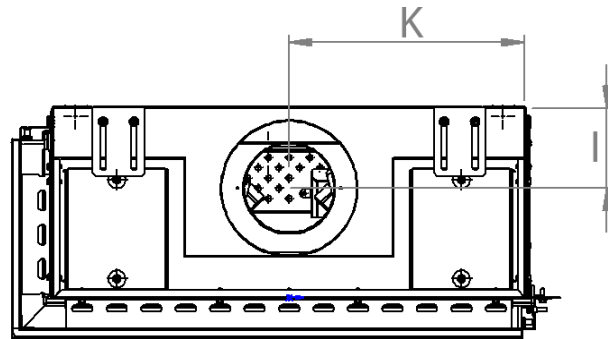

manufactured by
Element4 B.V.

Summum 70 Corner Cut Sheet

distributed by
EuropeanHome

06/2021

Summum 70 LC shown
(Summum 70 RC is a mirror image)

LETTER	A	B	C	D	E	G	H	I	K	L	M	O
INCHES	28 ⁷ / ₁₆	16 ¹ / ₂	6 ⁵ / ₈	31 ³ / ₈	26 ⁹ / ₁₆	25 ⁷ / ₈	12 ³ / ₄	4 ¹¹ / ₁₆	13 ¹ / ₂	11	¹ / ₂	9
[MILLIMETERS]	[721]	[420]	[168]	[797]	[674]	[658]	[324]	[119]	[343]	[279]	[12]	[229]

This information is for reference only. Please consult the Installation Manual for all details prior to making any design decisions.
Conversions from millimeters are rounded to the nearest fraction. A DWG file is available at www.europeanhome.com