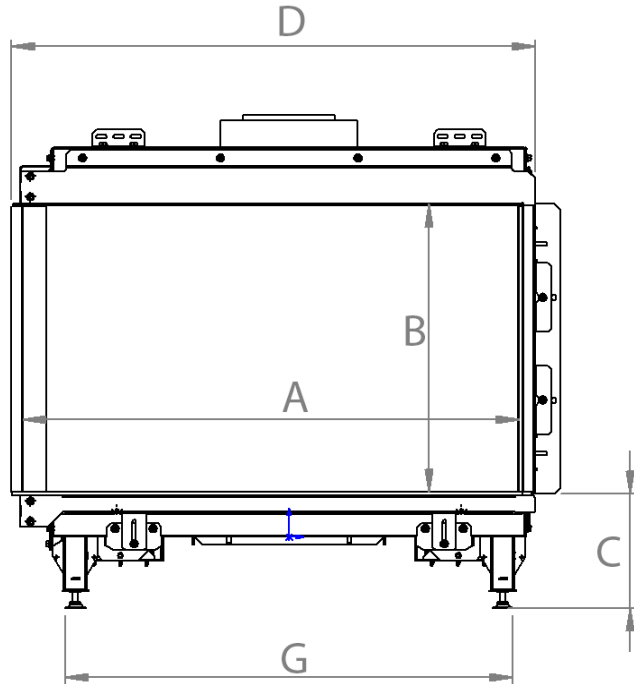

manufactured by
Element4 B.V.

Summum 70 Corner Cut Sheet

distributed by
EuropeanHome

06/2021

Summum 70 LC shown
(Summum 70 RC is a mirror image)

LETTER	A	B	C	D	E	G	H	I	K	L	M	O
INCHES	28 ⁷ / ₁₆	16 ¹ / ₂	6 ⁵ / ₈	31 ³ / ₈	26 ⁹ / ₁₆	25 ⁷ / ₈	12 ³ / ₄	4 ¹¹ / ₁₆	13 ¹ / ₂	11	¹ / ₂	9
[MILLIMETERS]	[721]	[420]	[168]	[797]	[674]	[658]	[324]	[119]	[343]	[279]	[12]	[229]

This information is for reference only. Please consult the Installation Manual for all details prior to making any design decisions.
Conversions from millimeters are rounded to the nearest fraction. A DWG file is available at www.europeanhome.com