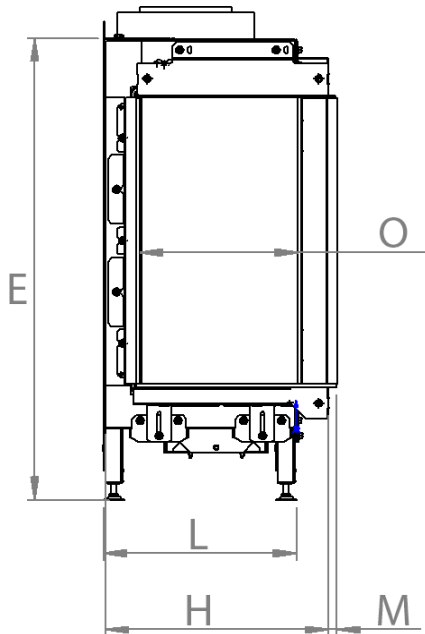

manufactured by
Element4 B.V.

Summum 70 Corner Cut Sheet

distributed by
EuropeanHome

06/2021

Summum 70 LC shown
(Summum 70 RC is a mirror image)

LETTER	A	B	C	D	E	G	H	I	K	L	M	O
INCHES	28 ⁷ / ₁₆	16 ¹ / ₂	6 ⁵ / ₈	31 ³ / ₈	26 ⁹ / ₁₆	25 ⁷ / ₈	12 ³ / ₄	4 ¹¹ / ₁₆	13 ¹ / ₂	11	¹ / ₂	9
[MILLIMETERS]	[721]	[420]	[168]	[797]	[674]	[658]	[324]	[119]	[343]	[279]	[12]	[229]

This information is for reference only. Please consult the Installation Manual for all details prior to making any design decisions.
Conversions from millimeters are rounded to the nearest fraction. A DWG file is available at www.europeanhome.com