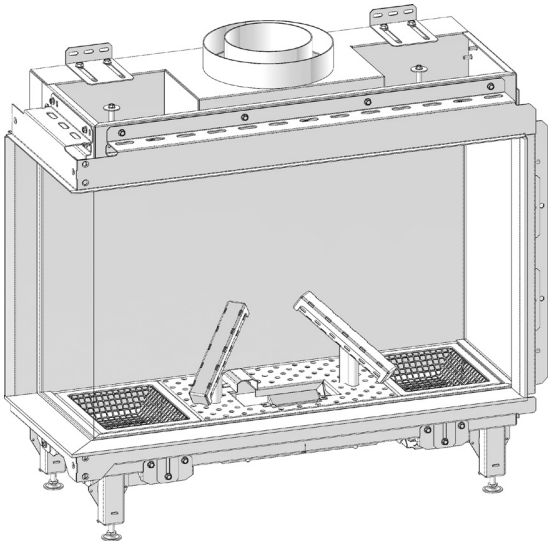

manufactured by
Element4 B.V.

Summum 70 Corner Cut Sheet

distributed by
EuropeanHome

06/2021

Summum 70 LC shown
(Summum 70 RC is a mirror image)

LETTER	A	B	C	D	E	G	H	I	K	L	M	O
INCHES	28 ⁷ / ₁₆	16 ¹ / ₂	6 ⁵ / ₈	31 ³ / ₈	26 ⁹ / ₁₆	25 ⁷ / ₈	12 ³ / ₄	4 ¹¹ / ₁₆	13 ¹ / ₂	11	¹ / ₂	9
[MILLIMETERS]	[721]	[420]	[168]	[797]	[674]	[658]	[324]	[119]	[343]	[279]	[12]	[229]