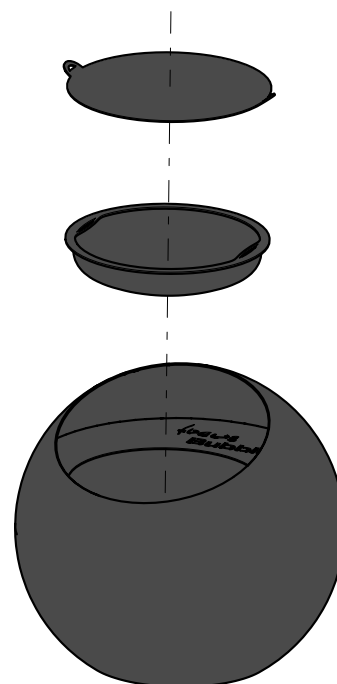

fOCUS[®]
cheminées contemporaines

BUBBLE

Dimensions

DIMENSIONS EMBALLAGE / DIMENSIONS PACKED /
DIMENSIONES EMBALADAS / ABMESSUNGEN /
DIMENSIONI IMBALLATE :
750 X 750 X 1450 MM

Warning

- Only use the device outdoors.
- Stay alert!
- Danger or dangerous behaviour can result in serious or even fatal injuries.
- Do not move or transport the unit while it is in operation.
- During use, place the unit on a horizontal, flat, non-flammable floor.
- The unit becomes very hot during use. Keep children away!
- Technical modifications are prohibited and may be dangerous.
- Do not use flammable liquids or any other type of ignition products to light or re-light the unit.
- Look out! Danger of asphyxiation!
- Never leave the device unattended until all components have cooled down completely.
- Never use water to extinguish the fire.
- Use only hardwood as fuel. The wood used must be dry.
- A safety distance of 2 metres from combustible materials must be maintained during use.