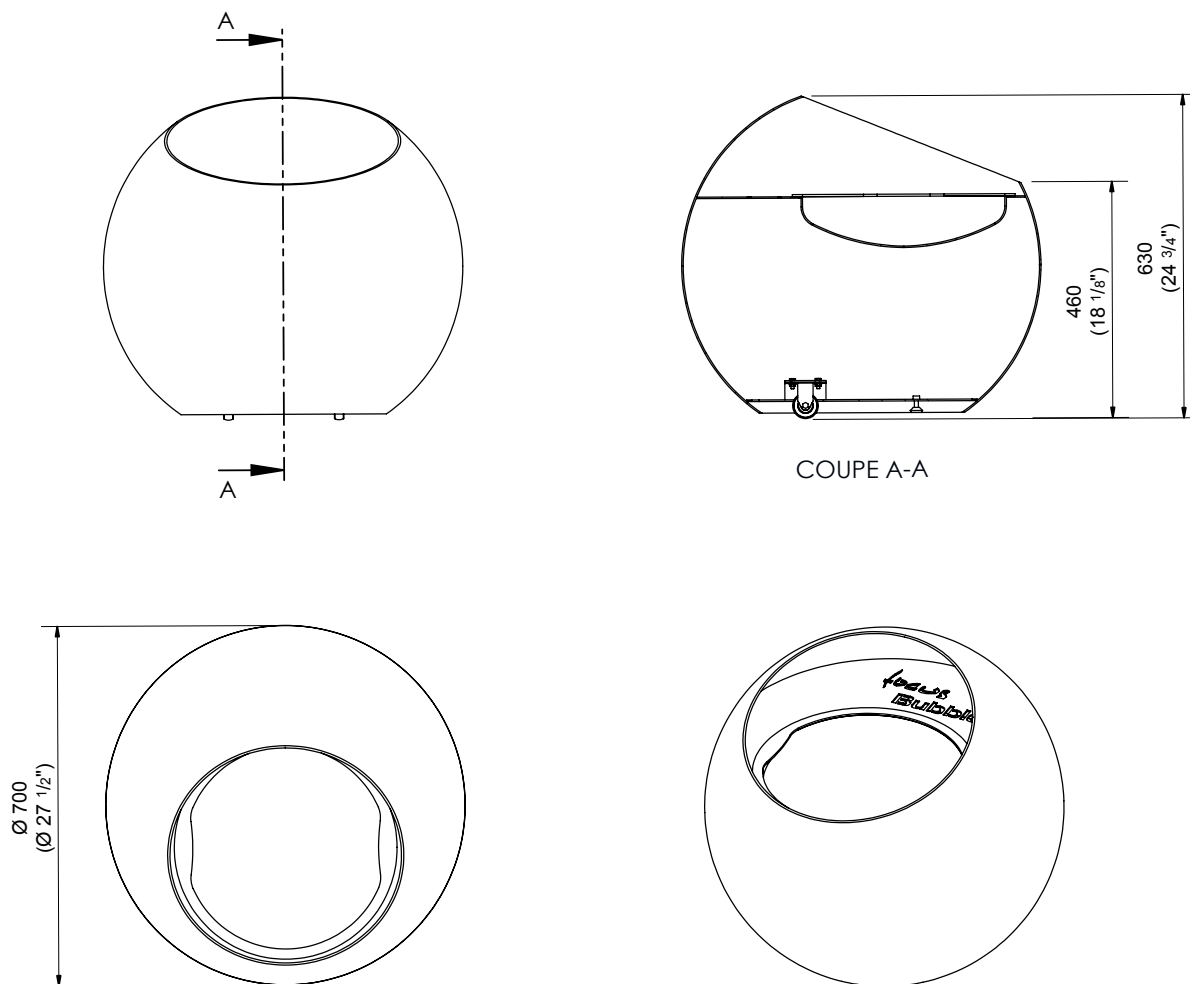

fOCUS[®]
cheminées contemporaines

BUBBLE

Dimensions

DIMENSIONS EMBALLAGE / DIMENSIONS PACKED /
DIMENSIONES EMBALADAS / ABMESSUNGEN /
DIMENSIONI IMBALLATE :
750 X 750 X 1450 MM

Warning

- Only use the device outdoors.
- Stay alert!
- Danger or dangerous behaviour can result in serious or even fatal injuries.
- Do not move or transport the unit while it is in operation.
- During use, place the unit on a horizontal, flat, non-flammable floor.
- The unit becomes very hot during use. Keep children away!
- Technical modifications are prohibited and may be dangerous.
- Do not use flammable liquids or any other type of ignition products to light or re-light the unit.
- Look out! Danger of asphyxiation!
- Never leave the device unattended until all components have cooled down completely.
- Never use water to extinguish the fire.
- Use only hardwood as fuel. The wood used must be dry.
- A safety distance of 2 metres from combustible materials must be maintained during use.