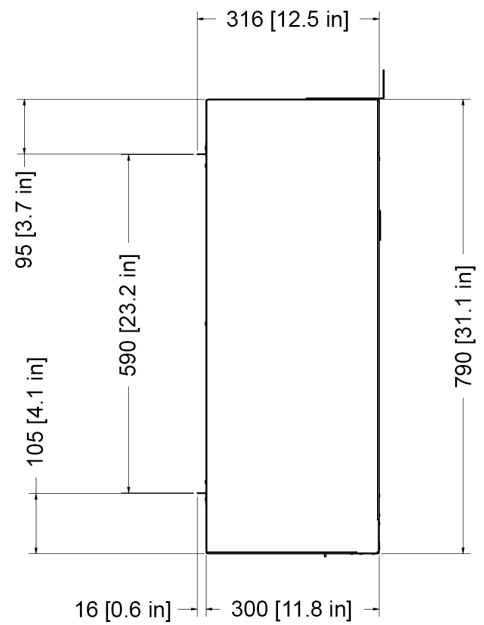

# Tyrell Specification: Single-Sided

MODEL	HEIGHT	WIDTH	DEPTH
<b>TYRELL</b>	31 1/8"	31 9/16"	11 13/16"
	790mm	802mm	300mm

<b>FIRE MEDIA</b>	<b>QUANTITY</b>
<i>Glass—Amber &amp; Clear</i>	<i>X2 EACH</i>
<i>Vermiculite</i>	<i>X3</i>

<b>BOXED WEIGHT</b>	<b>UNBOXED WEIGHT</b>
50KG (110 lbs)	39.55KG (87 lbs)