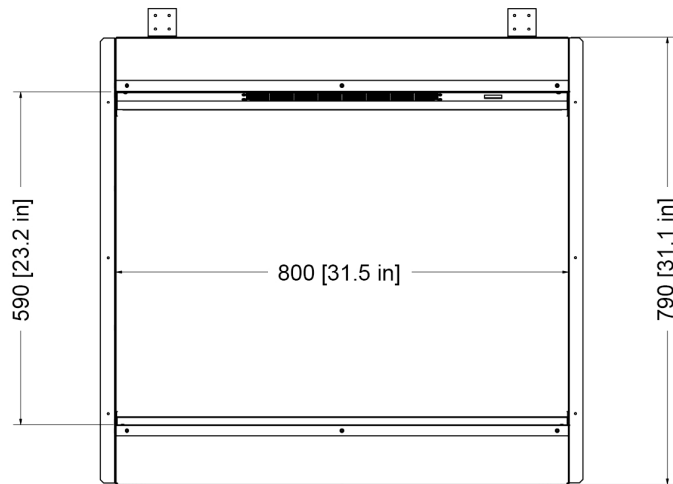

# Tyrell Specification: Single-Sided

MODEL	HEIGHT	WIDTH	DEPTH
<b>TYRELL</b>	31 1/8"	31 9/16"	11 13/16"
	790mm	802mm	300mm

<b>FIRE MEDIA</b>	<b>QUANTITY</b>
<i>Glass—Amber &amp; Clear</i>	<i>X2 EACH</i>
<i>Vermiculite</i>	<i>X3</i>

<b>BOXED WEIGHT</b>	<b>UNBOXED WEIGHT</b>
50KG (110 lbs)	39.55KG (87 lbs)