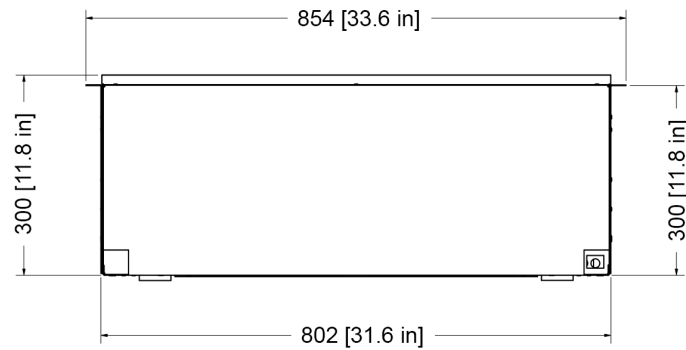

# Tyrell Specification: Single-Sided

MODEL	HEIGHT	WIDTH	DEPTH
<b>TYRELL</b>	31 1/8"	31 9/16"	11 13/16"
	790mm	802mm	300mm

<b>FIRE MEDIA</b>	<b>QUANTITY</b>
<i>Glass—Amber &amp; Clear</i>	<i>X2 EACH</i>
<i>Vermiculite</i>	<i>X3</i>

<b>BOXED WEIGHT</b>	<b>UNBOXED WEIGHT</b>
50KG (110 lbs)	39.55KG (87 lbs)