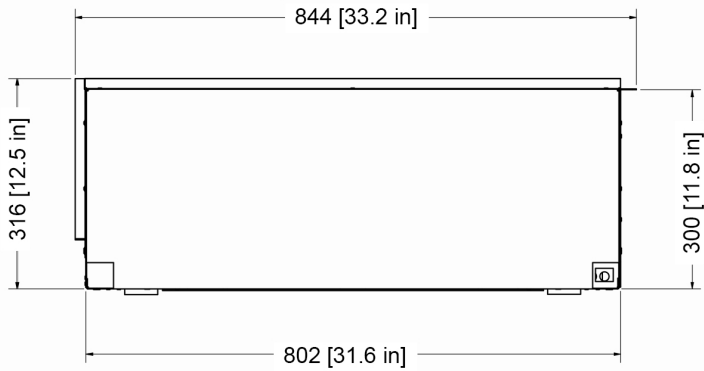

Tyrell Specification: 2-Sided

MODEL	HEIGHT	WIDTH	DEPTH
TYRELL	31 1/8"	31 9/16"	11 13/16"
	790mm	802mm	300mm

FIRE MEDIA	QUANTITY
<i>Glass—Amber & Clear</i>	<i>X2 EACH</i>
<i>Vermiculite</i>	<i>X3</i>

BOXED WEIGHT	UNBOXED WEIGHT
50KG (110 lbs)	39.55KG (87 lbs)