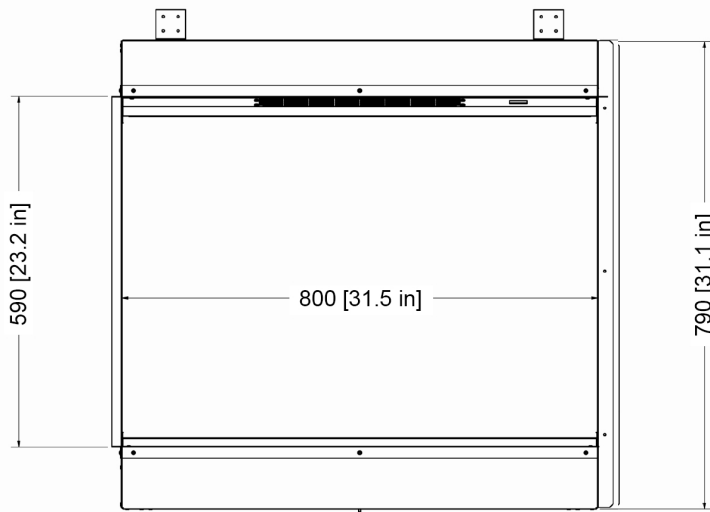

Tyrell Specification: 2-Sided

MODEL	HEIGHT	WIDTH	DEPTH
TYRELL	31 1/8"	31 9/16"	11 13/16"
	790mm	802mm	300mm

FIRE MEDIA	QUANTITY
<i>Glass—Amber & Clear</i>	<i>X2 EACH</i>
<i>Vermiculite</i>	<i>X3</i>

BOXED WEIGHT	UNBOXED WEIGHT
50KG (110 lbs)	39.55KG (87 lbs)