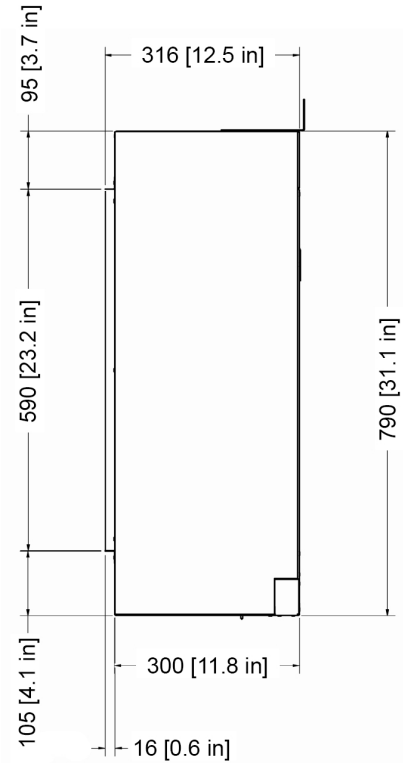

Tyrell Specification: 2-Sided

MODEL	HEIGHT	WIDTH	DEPTH
TYRELL	31 1/8"	31 9/16"	11 13/16"
	790mm	802mm	300mm

FIRE MEDIA	QUANTITY
<i>Glass—Amber & Clear</i>	<i>X2 EACH</i>
<i>Vermiculite</i>	<i>X3</i>

BOXED WEIGHT	UNBOXED WEIGHT
50KG (110 lbs)	39.55KG (87 lbs)