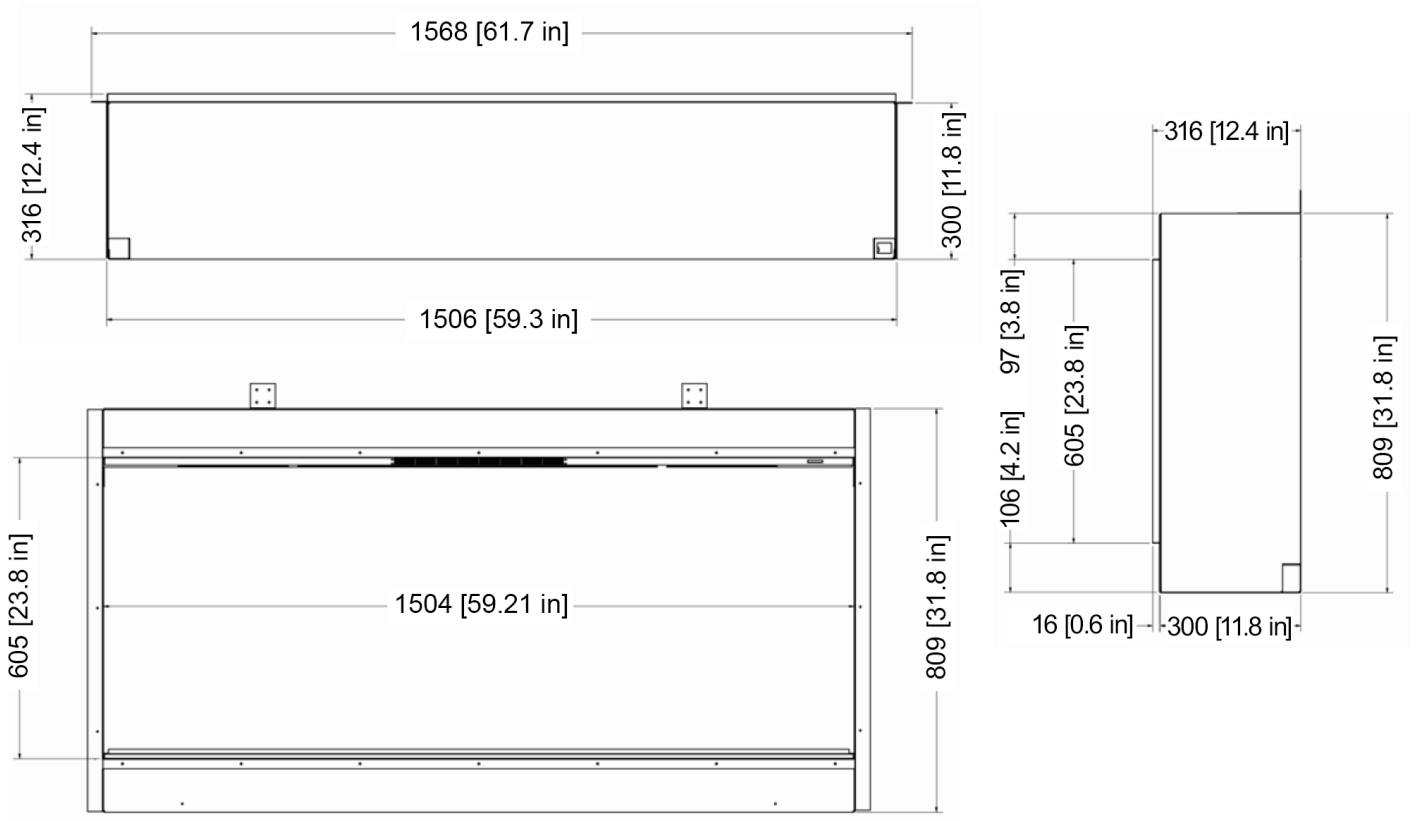

# E1560 Specification: 1-Sided

MODEL	HEIGHT	WIDTH	DEPTH
<b>E1560</b>	31 7/8"	59 5/16"	11 13/16"
	809mm	1506mm	300mm

<b>BOXED WEIGHT</b>	<b>UNBOXED WEIGHT</b>
84KG (185lbs)	73.55KG (162lbs)