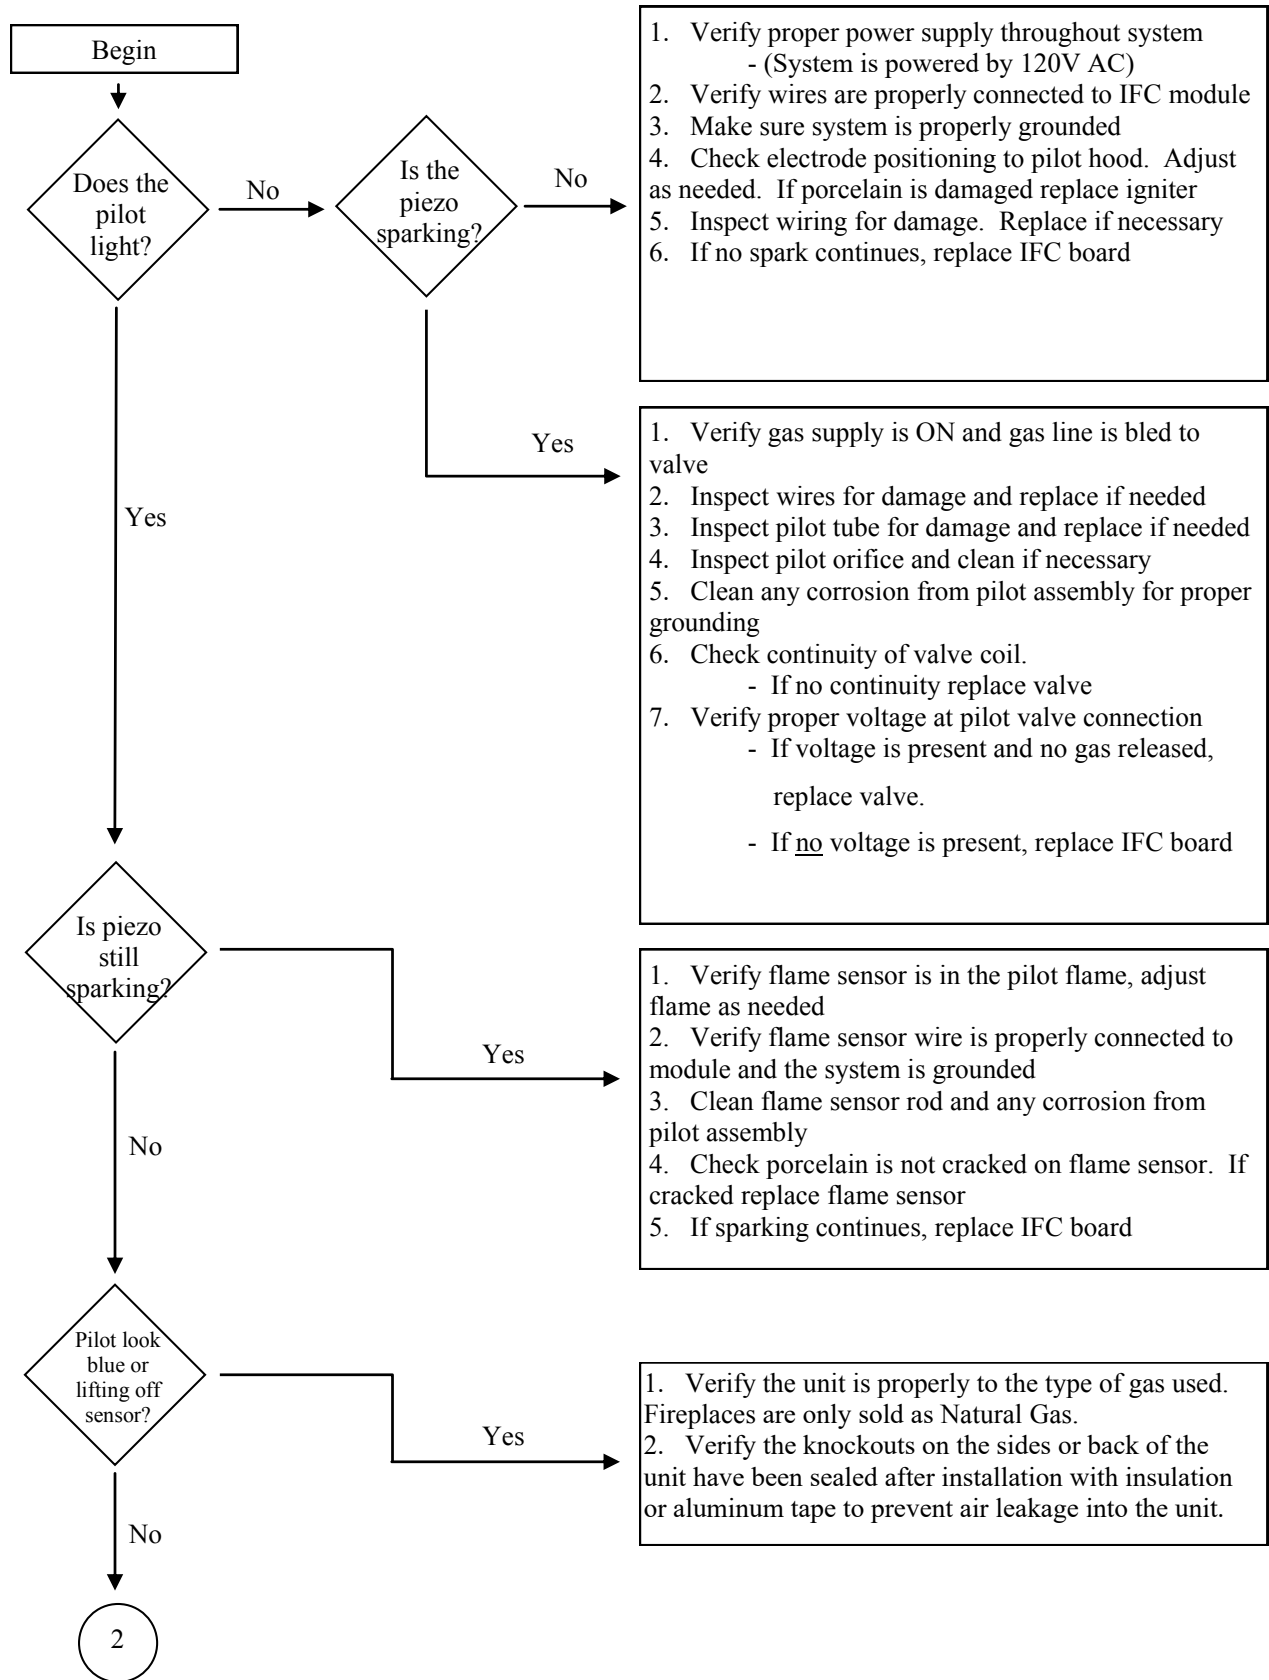

## H SERIES MODELS

HVF 42, HVF 60 & HVF 72

Single-Sided    See-Through  
Corner Style    Peninsular  
3-Sided

### Remote/Receiver Not Synchronized

## Troubleshooting