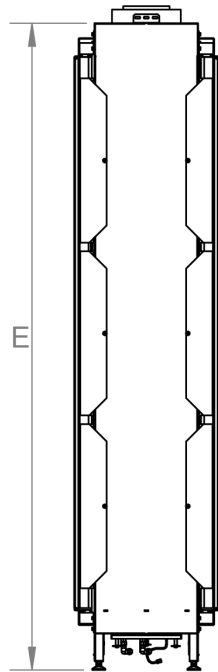

manufactured by
Element4 B.V.

Sky T Cut Sheet

03/2020

distributed by
EuropeanHome

LETTER	A	B	C	D	E	G	H	I	K	L	M
INCHES	27 ⁵ / ₁₆ "	62 ⁵ / ₈ "	7 ¹ / ₁₆ "	36 ⁹ / ₁₆ "	73 ¹¹ / ₁₆ "	27"	15 ⁷ / ₁₆ "	7 ¹¹ / ₁₆ "	17 ⁵ / ₁₆ "	12 ⁵ / ₁₆ "	1 ¹ / ₂ "
[MILLIMETER]	[694]	[1590]	[179]	[928]	[1871]	[686]	[392]	[196]	[440]	[313]	[13]

This information is for reference only. Please consult the Installation Manual for all details prior to making any design decisions.
Conversions from millimeters are rounded to the nearest fraction. A DWG file is available at www.europeanhome.com