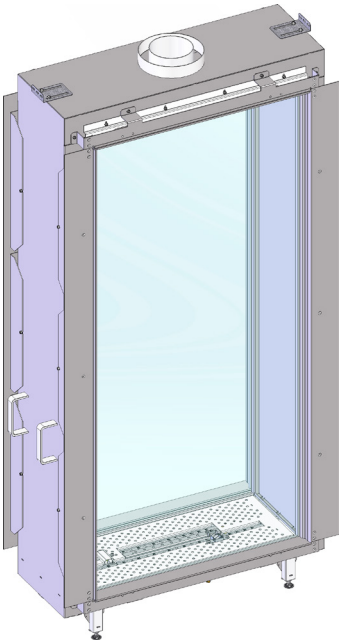

manufactured by
Element4 B.V.

Sky T Cut Sheet

03/2020

distributed by
EuropeanHome

LETTER	A	B	C	D	E	G	H	I	K	L	M
INCHES	27 ⁵ / ₁₆ "	62 ⁵ / ₈ "	7 ¹ / ₁₆ "	36 ⁹ / ₁₆ "	73 ¹¹ / ₁₆ "	27"	15 ⁷ / ₁₆ "	7 ¹¹ / ₁₆ "	17 ⁵ / ₁₆ "	12 ⁵ / ₁₆ "	1 ¹ / ₂ "
[MILLIMETER]	[694]	[1590]	[179]	[928]	[1871]	[686]	[392]	[196]	[440]	[313]	[13]