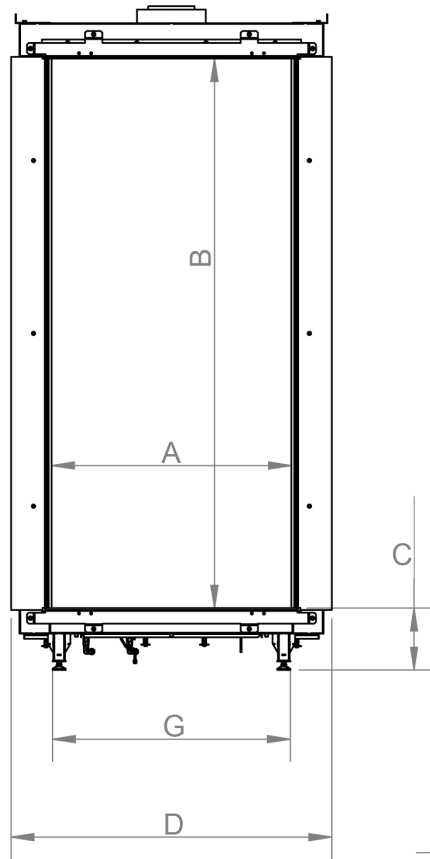

manufactured by
Element4 B.V.

Sky T Cut Sheet

03/2020

distributed by
EuropeanHome

LETTER	A	B	C	D	E	G	H	I	K	L	M
INCHES	27 ⁵ / ₁₆ "	62 ⁵ / ₈ "	7 ¹ / ₁₆ "	36 ⁹ / ₁₆ "	73 ¹¹ / ₁₆ "	27"	15 ⁷ / ₁₆ "	7 ¹¹ / ₁₆ "	17 ⁵ / ₁₆ "	12 ⁵ / ₁₆ "	1 ¹ / ₂ "
[MILLIMETER]	[694]	[1590]	[179]	[928]	[1871]	[686]	[392]	[196]	[440]	[313]	[13]

This information is for reference only. Please consult the Installation Manual for all details prior to making any design decisions.
Conversions from millimeters are rounded to the nearest fraction. A DWG file is available at www.europeanhome.com