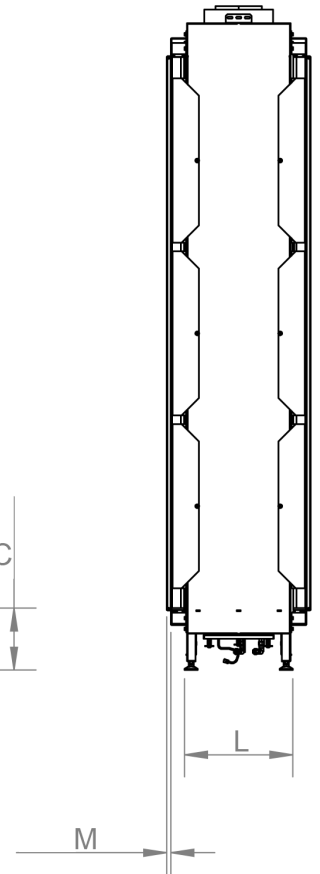

manufactured by
Element4 B.V.

Sky T Cut Sheet

03/2020

distributed by
EuropeanHome

LETTER	A	B	C	D	E	G	H	I	K	L	M
INCHES	27 ⁵ / ₁₆ "	62 ⁵ / ₈ "	7 ¹ / ₁₆ "	36 ⁹ / ₁₆ "	73 ¹¹ / ₁₆ "	27"	15 ⁷ / ₁₆ "	7 ¹¹ / ₁₆ "	17 ⁵ / ₁₆ "	12 ⁵ / ₁₆ "	1 ¹ / ₂ "
[MILLIMETER]	[694]	[1590]	[179]	[928]	[1871]	[686]	[392]	[196]	[440]	[313]	[13]

This information is for reference only. Please consult the Installation Manual for all details prior to making any design decisions.
Conversions from millimeters are rounded to the nearest fraction. A DWG file is available at www.europeanhome.com