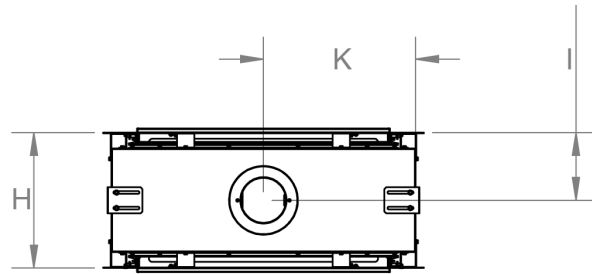

manufactured by
Element4 B.V.

Sky T Cut Sheet

03/2020

distributed by
EuropeanHome

LETTER	A	B	C	D	E	G	H	I	K	L	M
INCHES	27 ⁵ / ₁₆ "	62 ⁵ / ₈ "	7 ¹ / ₁₆ "	36 ⁹ / ₁₆ "	73 ¹¹ / ₁₆ "	27"	15 ⁷ / ₁₆ "	7 ¹¹ / ₁₆ "	17 ⁵ / ₁₆ "	12 ⁵ / ₁₆ "	1 ¹ / ₂ "
[MILLIMETER]	[694]	[1590]	[179]	[928]	[1871]	[686]	[392]	[196]	[440]	[313]	[13]

This information is for reference only. Please consult the Installation Manual for all details prior to making any design decisions.
Conversions from millimeters are rounded to the nearest fraction. A DWG file is available at www.europeanhome.com