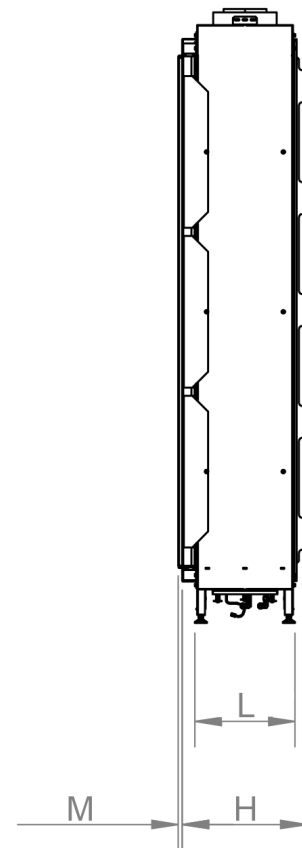

manufactured by
Element4 B.V.

Sky Cut Sheet

03/2020

distributed by
EuropeanHome

LETTER	A	B	C	D	E	G	H	I	K	L	M
INCHES	27 5/16	62 5/8	7 1/16	34 5/8	73 11/16	27 1/16	15 3/8	7 5/8	17 5/16	12 5/16	1/2
[MILLIMETERS]	[694]	[1590]	[179]	[880]	[1871]	[688]	[390]	[194]	[440]	[313]	[13]

This information is for reference only. Please consult the Installation Manual for all details prior to making any design decisions.
Conversions from millimeters are rounded to the nearest fraction. A DWG file is available at www.europeanhome.com