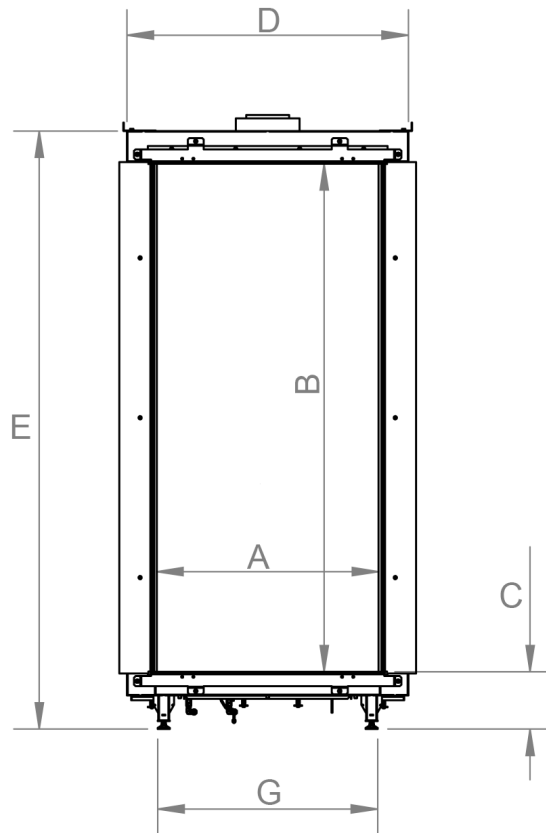

manufactured by
Element4 B.V.

Sky Cut Sheet

03/2020

distributed by
EuropeanHome

LETTER	A	B	C	D	E	G	H	I	K	L	M
INCHES	27 5/16	62 5/8	7 1/16	34 5/8	73 11/16	27 1/16	15 3/8	7 5/8	17 5/16	12 5/16	1/2
[MILLIMETERS]	[694]	[1590]	[179]	[880]	[1871]	[688]	[390]	[194]	[440]	[313]	[13]

This information is for reference only. Please consult the Installation Manual for all details prior to making any design decisions.
Conversions from millimeters are rounded to the nearest fraction. A DWG file is available at www.europeanhome.com