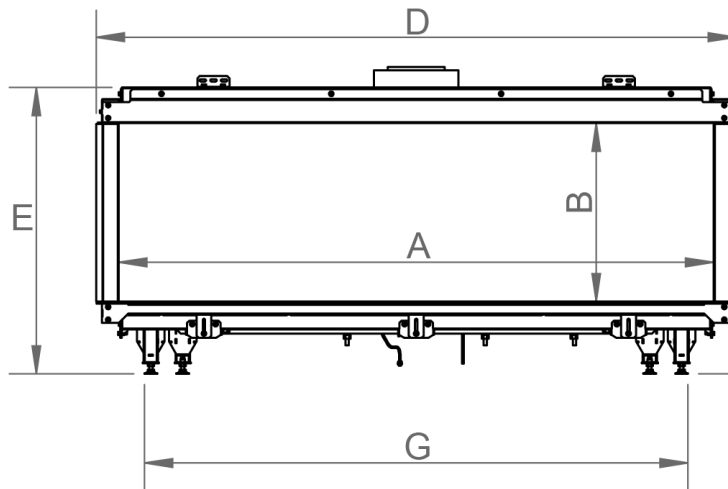

manufactured by
Element4 B.V.

Summum 140 3/S Cut Sheet

distributed by
EuropeanHome

12/2019

LETTERS	A	B	C	D	E	G	H	I	K	L	M	O
INCHES [MILLIMETERS]	$54 \frac{7}{16}$ " [1383]	$16 \frac{9}{16}$ " [420]	$6 \frac{11}{16}$ " [170]	$58 \frac{15}{16}$ " [1497]	$26 \frac{9}{16}$ " [674]	$50 \frac{3}{8}$ " [1280]	$15 \frac{5}{16}$ " [389]	$4 \frac{11}{16}$ " [119]	$29 \frac{1}{8}$ " [740]	13" [330]	$\frac{1}{2}$ " [13]	$11 \frac{5}{8}$ " [295]

This information is for reference only. Please consult the Installation Manual for all details prior to making any design decisions.
Conversions from millimeters are rounded to the nearest fraction. A DWG file is available at www.europeanhome.com