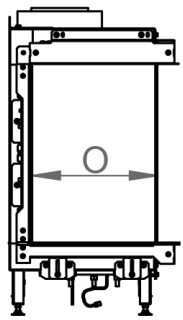

manufactured by
Element4 B.V.

Summum 140 3/S Cut Sheet

distributed by
EuropeanHome

12/2019

LETTERS	A	B	C	D	E	G	H	I	K	L	M	O
INCHES [MILLIMETERS]	$54 \frac{7}{16}$ " [1383]	$16 \frac{9}{16}$ " [420]	$6 \frac{11}{16}$ " [170]	$58 \frac{15}{16}$ " [1497]	$26 \frac{9}{16}$ " [674]	$50 \frac{3}{8}$ " [1280]	$15 \frac{5}{16}$ " [389]	$4 \frac{11}{16}$ " [119]	$29 \frac{1}{8}$ " [740]	13" [330]	$\frac{1}{2}$ " [13]	$11 \frac{5}{8}$ " [295]

This information is for reference only. Please consult the Installation Manual for all details prior to making any design decisions.
Conversions from millimeters are rounded to the nearest fraction. A DWG file is available at www.europeanhome.com