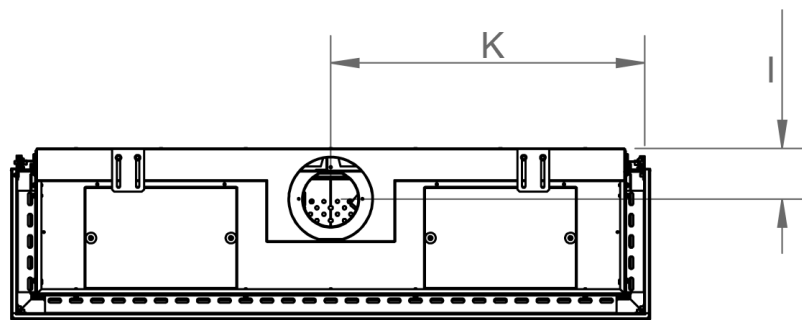

manufactured by
Element4 B.V.

Summum 140 3/S Cut Sheet

distributed by
EuropeanHome

12/2019

LETTERS	A	B	C	D	E	G	H	I	K	L	M	O
INCHES [MILLIMETERS]	$54 \frac{7}{16}$ " [1383]	$16 \frac{9}{16}$ " [420]	$6 \frac{11}{16}$ " [170]	$58 \frac{15}{16}$ " [1497]	$26 \frac{9}{16}$ " [674]	$50 \frac{3}{8}$ " [1280]	$15 \frac{5}{16}$ " [389]	$4 \frac{11}{16}$ " [119]	$29 \frac{1}{8}$ " [740]	13" [330]	$\frac{1}{2}$ " [13]	$11 \frac{5}{8}$ " [295]

This information is for reference only. Please consult the Installation Manual for all details prior to making any design decisions.
Conversions from millimeters are rounded to the nearest fraction. A DWG file is available at www.europeanhome.com