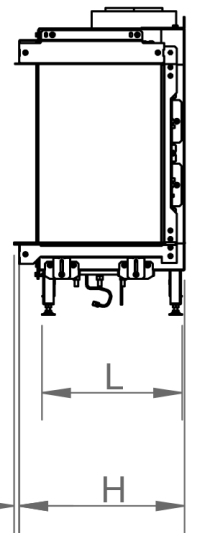

manufactured by
Element4 B.V.

Summum 140 3/S Cut Sheet

distributed by
EuropeanHome

12/2019

LETTERS	A	B	C	D	E	G	H	I	K	L	M	O
INCHES [MILLIMETERS]	$54 \frac{7}{16}$ " [1383]	$16 \frac{9}{16}$ " [420]	$6 \frac{11}{16}$ " [170]	$58 \frac{15}{16}$ " [1497]	$26 \frac{9}{16}$ " [674]	$50 \frac{3}{8}$ " [1280]	$15 \frac{5}{16}$ " [389]	$4 \frac{11}{16}$ " [119]	$29 \frac{1}{8}$ " [740]	13" [330]	$\frac{1}{2}$ " [13]	$11 \frac{5}{8}$ " [295]

This information is for reference only. Please consult the Installation Manual for all details prior to making any design decisions.
Conversions from millimeters are rounded to the nearest fraction. A DWG file is available at www.europeanhome.com