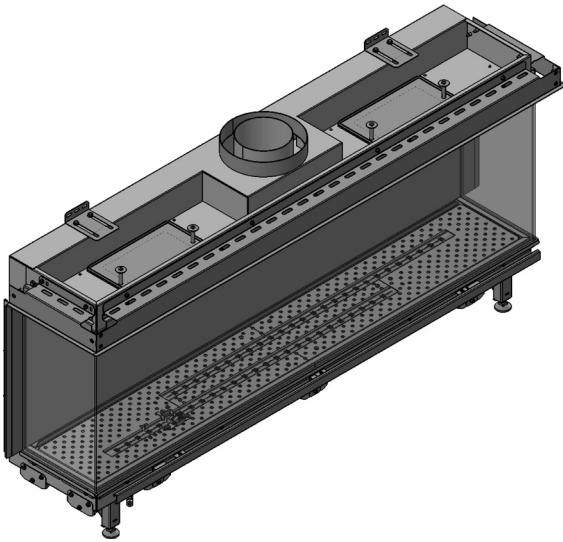

manufactured by
Element4 B.V.

Summum 140 3/S Cut Sheet

distributed by
EuropeanHome

12/2019

LETTERS	A	B	C	D	E	G	H	I	K	L	M	O
INCHES [MILLIMETERS]	$54 \frac{7}{16}$ " [1383]	$16 \frac{9}{16}$ " [420]	$6 \frac{11}{16}$ " [170]	$58 \frac{15}{16}$ " [1497]	$26 \frac{9}{16}$ " [674]	$50 \frac{3}{8}$ " [1280]	$15 \frac{5}{16}$ " [389]	$4 \frac{11}{16}$ " [119]	$29 \frac{1}{8}$ " [740]	13" [330]	$\frac{1}{2}$ " [13]	$11 \frac{5}{8}$ " [295]