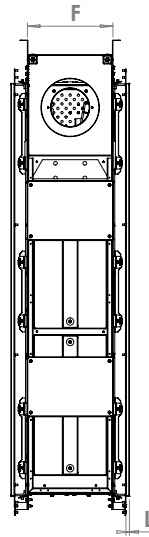

Letter	Inches	Millimeters
A	16 5/8	422
B	54 9/16	1386
C	15	381
D	11 3/16	284
E	-	-
F	11 7/16	290
G	32 13/16	833
H	60 5/8	1540
I	-	-
J	-	-
K	37 1/2	953
L	1/2	13

This information is for reference only. Please consult the Installation Manual for all details prior to making any design decisions.  
Conversions from millimeters are rounded to the nearest fraction. This DWG file is available at [www.europeanhome.com](http://www.europeanhome.com)