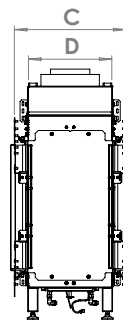

Letter	Inches	Millimeters
A	16 5/8	422
B	54 9/16	1386
C	15	381
D	11 3/16	284
E	-	-
F	11 7/16	290
G	32 13/16	833
H	60 5/8	1540
I	-	-
J	-	-
K	37 1/2	953
L	1/2	13

This information is for reference only. Please consult the Installation Manual for all details prior to making any design decisions.  
Conversions from millimeters are rounded to the nearest fraction. This DWG file is available at [www.europeanhome.com](http://www.europeanhome.com)