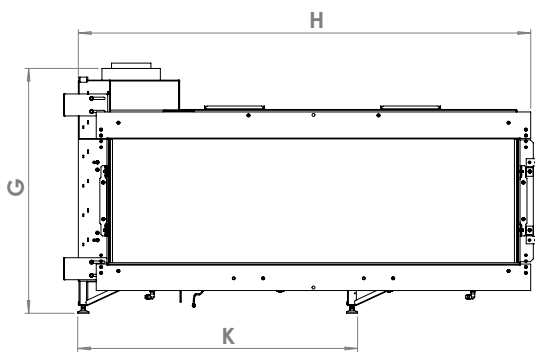

Letter	Inches	Millimeters
A	16 5/8	422
B	54 9/16	1386
C	15	381
D	11 3/16	284
E	-	-
F	11 7/16	290
G	32 13/16	833
H	60 5/8	1540
I	-	-
J	-	-
K	37 1/2	953
L	1/2	13

This information is for reference only. Please consult the Installation Manual for all details prior to making any design decisions.  
Conversions from millimeters are rounded to the nearest fraction. This DWG file is available at [www.europeanhome.com](http://www.europeanhome.com)