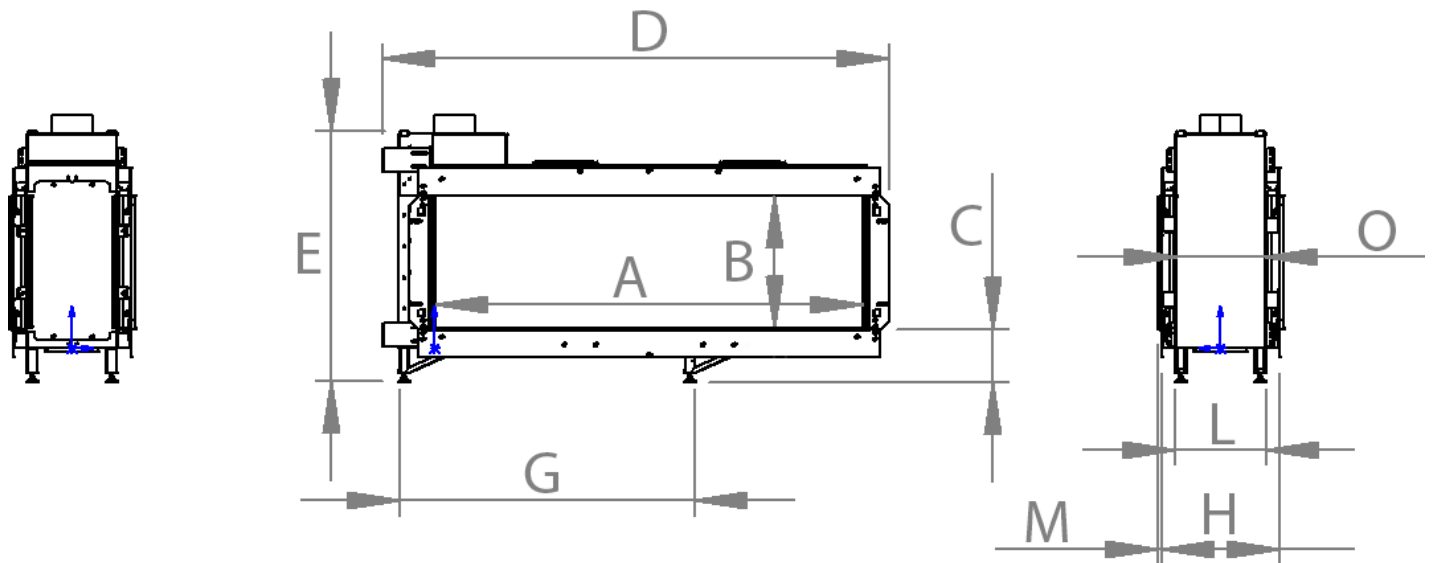

manufactured by
Element4 B.V.

Summum 140 T Cut Sheet

distributed by
EuropeanHome

06/2023

LETTER	A	B	C	D	E	G	H	I	K	L	M	O
INCHES	53 7/8	16 5/8	6 3/4	63 3/4	31 1/2	37 1/2	14 7/8	5 9/16	7	11 3/8	1/2	11 3/16
[MILLIMETERS]	[1369]	[422]	[172]	[1619]	[800]	[953]	[378]	[142]	[178]	[289]	[12]	[284]

This information is for reference only. Please consult the Installation Manual for all details prior to making any design decisions.
Conversions from millimeters are rounded to the nearest fraction. A DWG file is available at www.europeanhome.com