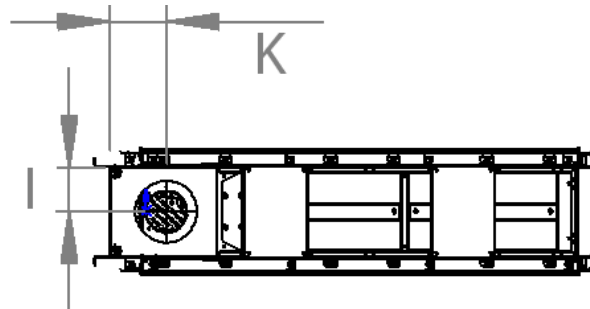

manufactured by
Element4 B.V.

Summum 140 T Cut Sheet

distributed by
EuropeanHome

06/2023

LETTER	A	B	C	D	E	G	H	I	K	L	M	O
INCHES	53 7/8	16 5/8	6 3/4	63 3/4	31 1/2	37 1/2	14 7/8	5 9/16	7	11 3/8	1/2	11 3/16
[MILLIMETERS]	[1369]	[422]	[172]	[1619]	[800]	[953]	[378]	[142]	[178]	[289]	[12]	[284]