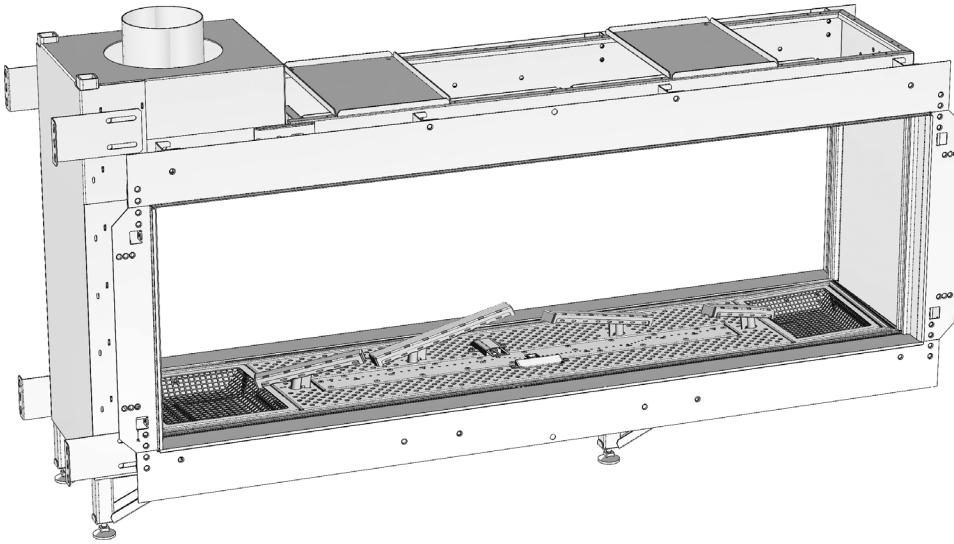

manufactured by
Element4 B.V.

Summum 140 T Cut Sheet

distributed by
EuropeanHome

06/2023

LETTER	A	B	C	D	E	G	H	I	K	L	M	O
INCHES	53 7/8	16 5/8	6 3/4	63 3/4	31 1/2	37 1/2	14 7/8	5 9/16	7	11 3/8	1/2	11 3/16
[MILLIMETERS]	[1369]	[422]	[172]	[1619]	[800]	[953]	[378]	[142]	[178]	[289]	[12]	[284]