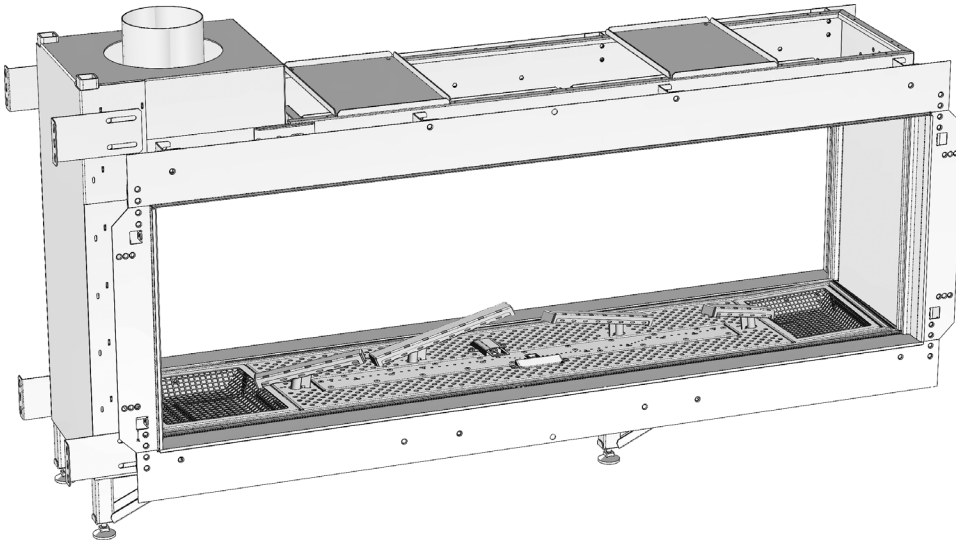

# Summum 140 T Cut Sheet

distributed by  
**EuropeanHome**

03/2022

LETTER	A	B	C	D	E	G	H	I	K	L	M	O
INCHES	53 7/8	16 5/8	6 5/16	63 3/4	31 1/2	37 1/2	14 7/8	5 9/16	7	11 3/8	1/2	11 3/16
[MILLIMETERS]	[1369]	[422]	[167]	[1619]	[800]	[953]	[378]	[142]	[178]	[289]	[12]	[284]