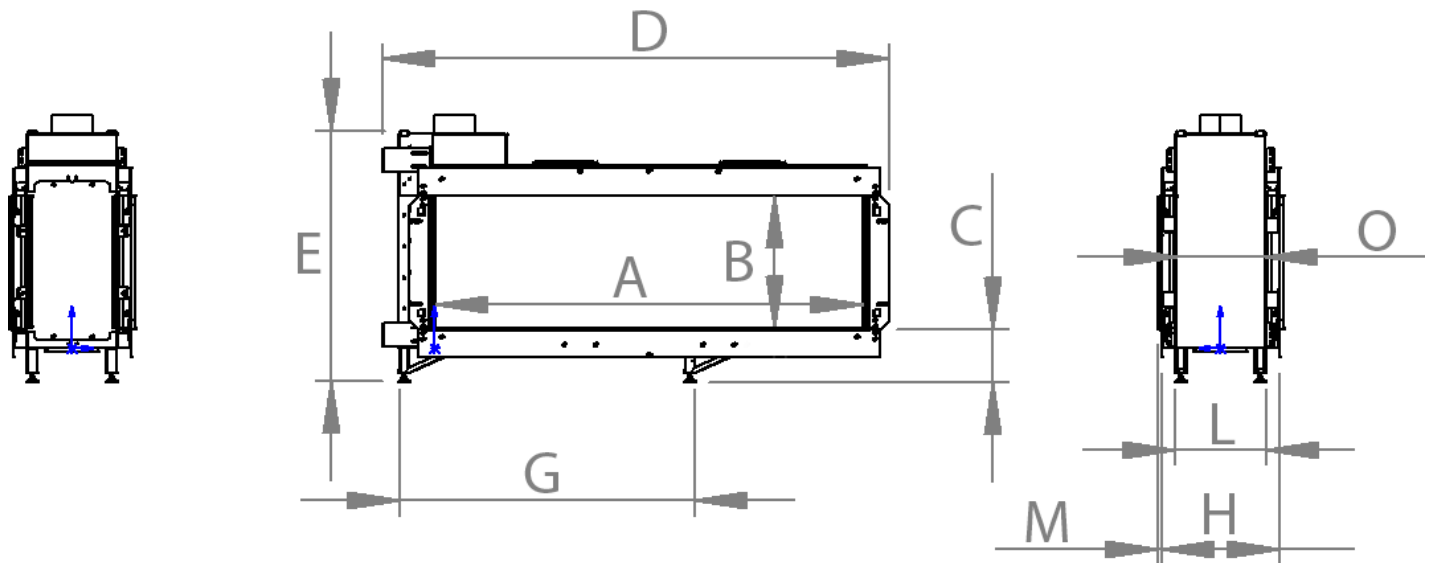

# Summum 140 T Cut Sheet

distributed by  
**EuropeanHome**

03/2022

LETTER	A	B	C	D	E	G	H	I	K	L	M	O
INCHES	53 7/8	16 5/8	6 5/16	63 3/4	31 1/2	37 1/2	14 7/8	5 9/16	7	11 3/8	1/2	11 3/16
[MILLIMETERS]	[1369]	[422]	[167]	[1619]	[800]	[953]	[378]	[142]	[178]	[289]	[12]	[284]

This information is for reference only. Please consult the Installation Manual for all details prior to making any design decisions.  
Conversions from millimeters are rounded to the nearest fraction. A DWG file is available at [www.europeanhome.com](http://www.europeanhome.com)