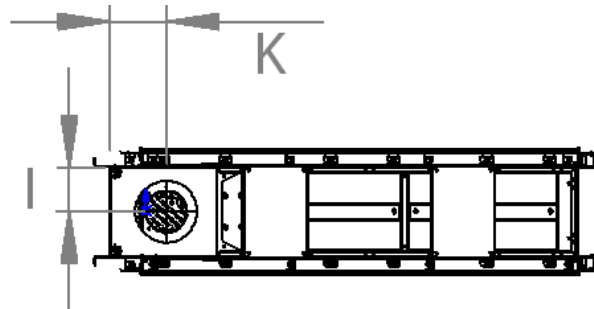

# Summum 140 T Cut Sheet

distributed by  
**EuropeanHome**

03/2022

LETTER	A	B	C	D	E	G	H	I	K	L	M	O
INCHES	53 7/8	16 5/8	6 5/16	63 3/4	31 1/2	37 1/2	14 7/8	5 9/16	7	11 3/8	1/2	11 3/16
[MILLIMETERS]	[1369]	[422]	[167]	[1619]	[800]	[953]	[378]	[142]	[178]	[289]	[12]	[284]