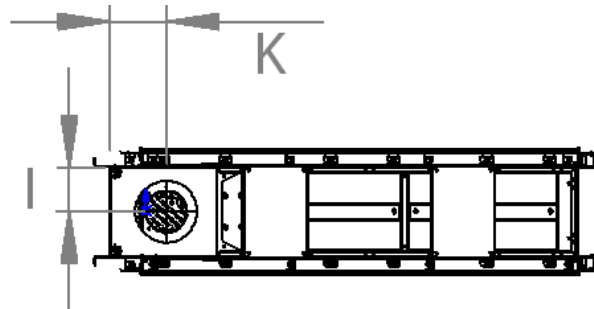

manufactured by
Element4 B.V.

Summum 140 T Cut Sheet

distributed by
EuropeanHome

03/2022

LETTER	A	B	C	D	E	G	H	I	K	L	M	O
INCHES	53 ⁷ / ₈	16 ⁵ / ₈₆	6 ⁹ / ₁₆	63 ³ / ₄	31 ¹ / ₂	37 ¹ / ₂	14 ⁷ / ₈	5 ⁹ / ₁₆	7	11 ³ / ₈	¹ / ₂	11 ³ / ₁₆
[MILLIMETERS]	[1369]	[422]	[167]	[1619]	[800]	[953]	[378]	[142]	[178]	[289]	[12]	[284]

This information is for reference only. Please consult the Installation Manual for all details prior to making any design decisions.
Conversions from millimeters are rounded to the nearest fraction. A DWG file is available at www.europeanhome.com