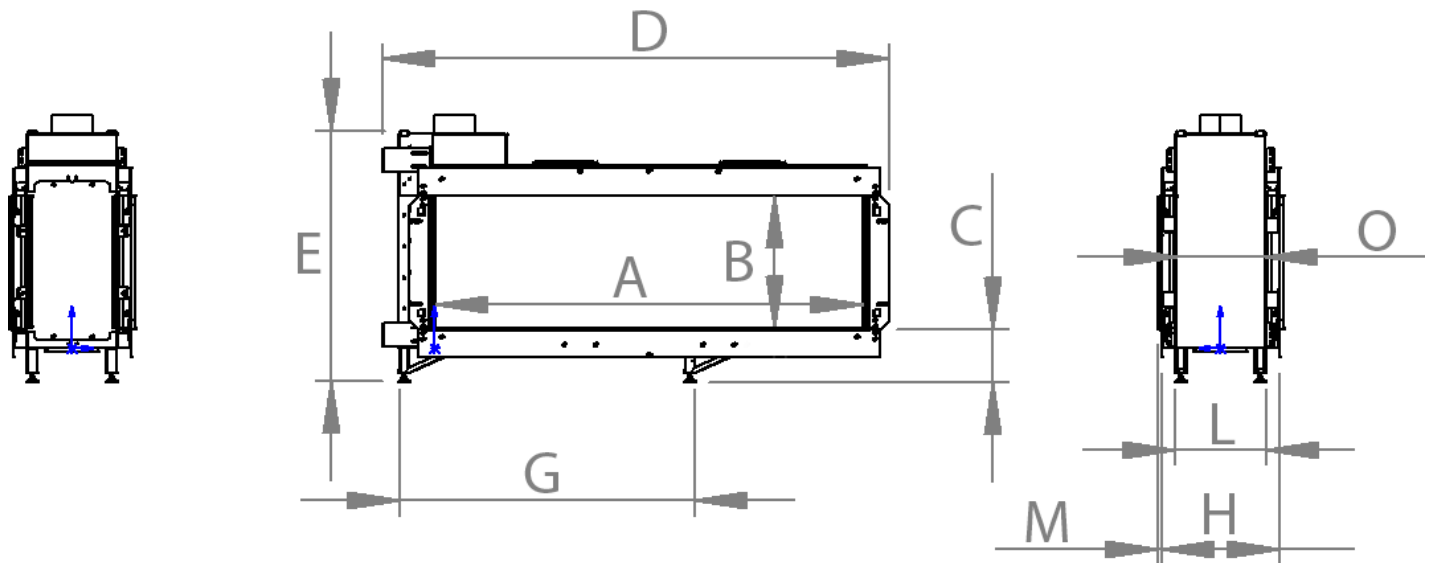

manufactured by
Element4 B.V.

Summum 140 T Cut Sheet

distributed by
EuropeanHome

03/2022

LETTER	A	B	C	D	E	G	H	I	K	L	M	O
INCHES	53 ⁷ / ₈	16 ⁵ / ₈₆	6 ⁹ / ₁₆	63 ³ / ₄	31 ¹ / ₂	37 ¹ / ₂	14 ⁷ / ₈	5 ⁹ / ₁₆	7	11 ³ / ₈	¹ / ₂	11 ³ / ₁₆
[MILLIMETERS]	[1369]	[422]	[167]	[1619]	[800]	[953]	[378]	[142]	[178]	[289]	[12]	[284]

This information is for reference only. Please consult the Installation Manual for all details prior to making any design decisions.
Conversions from millimeters are rounded to the nearest fraction. A DWG file is available at www.europeanhome.com