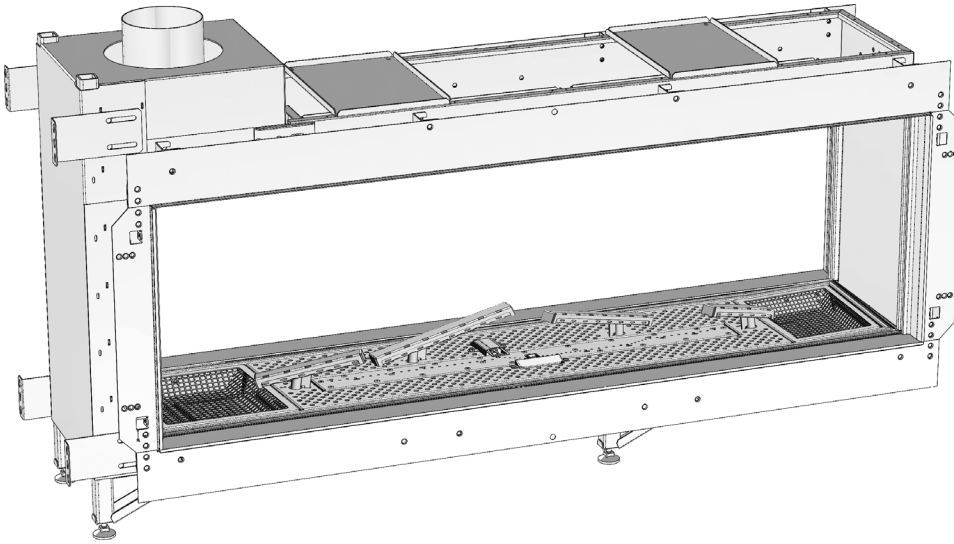

manufactured by
Element4 B.V.

Summum 140 T Cut Sheet

distributed by
EuropeanHome

03/2022

LETTER	A	B	C	D	E	G	H	I	K	L	M	O
INCHES	53 ⁷ / ₈	16 ⁵ / ₈₆	6 ⁹ / ₁₆	63 ³ / ₄	31 ¹ / ₂	37 ¹ / ₂	14 ⁷ / ₈	5 ⁹ / ₁₆	7	11 ³ / ₈	¹ / ₂	11 ³ / ₁₆
[MILLIMETERS]	[1369]	[422]	[167]	[1619]	[800]	[953]	[378]	[142]	[178]	[289]	[12]	[284]