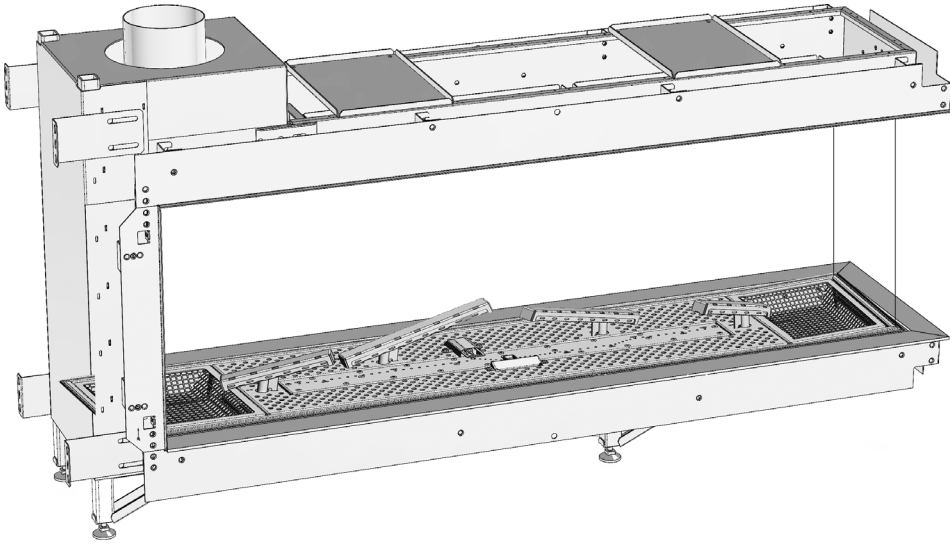

manufactured by
Element4 B.V.

Summum 140 R Cut Sheet

distributed by
EuropeanHome

06/2023

LETTER	A	B	C	D	E	G	H	I	K	L	M	O
INCHES	54 5/8	16 7/16	6 3/4	62 1/2	31 5/8	37 1/4	14 15/16	7 7/16	7	11 3/8	1/2	11 9/16
[MILLIMETERS]	[1388]	[418]	[172]	[1588]	[804]	[947]	[380]	[188]	[178]	[289]	[12]	[294]