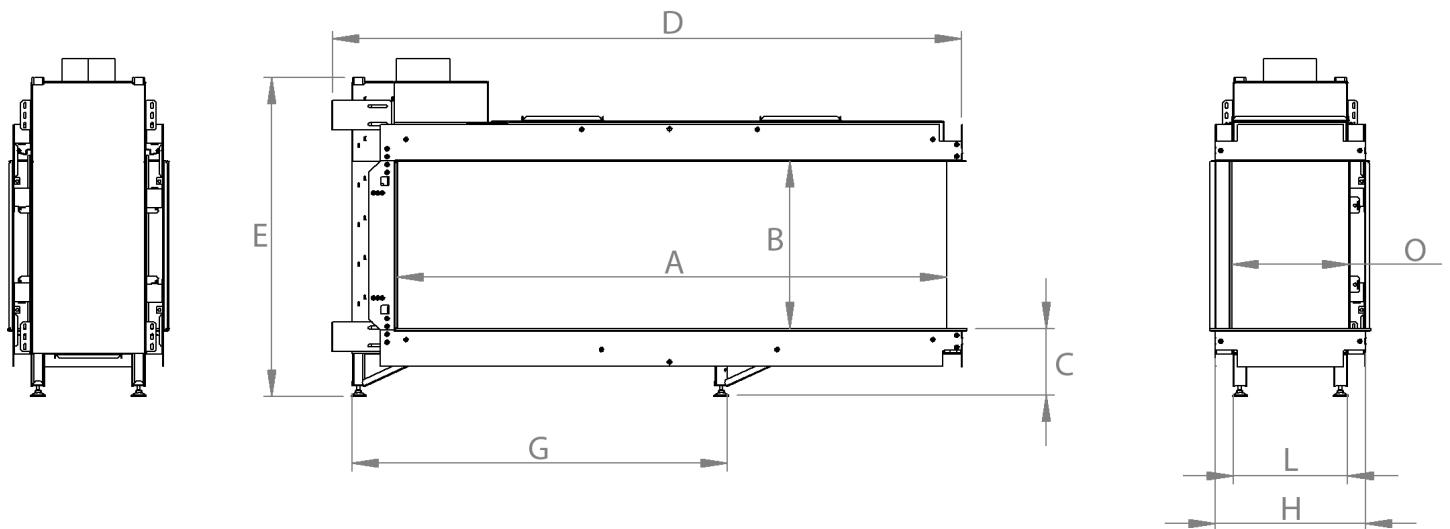

manufactured by
Element4 B.V.

Summum 140 R Cut Sheet

distributed by
EuropeanHome

06/2023

LETTER	A	B	C	D	E	G	H	I	K	L	M	O
INCHES	54 5/8	16 7/16	6 3/4	62 1/2	31 5/8	37 1/4	14 15/16	7 7/16	7	11 3/8	1/2	11 9/16
[MILLIMETERS]	[1388]	[418]	[172]	[1588]	[804]	[947]	[380]	[188]	[178]	[289]	[12]	[294]

This information is for reference only. Please consult the Installation Manual for all details prior to making any design decisions.
Conversions from millimeters are rounded to the nearest fraction. A DWG file is available at www.europeanhome.com