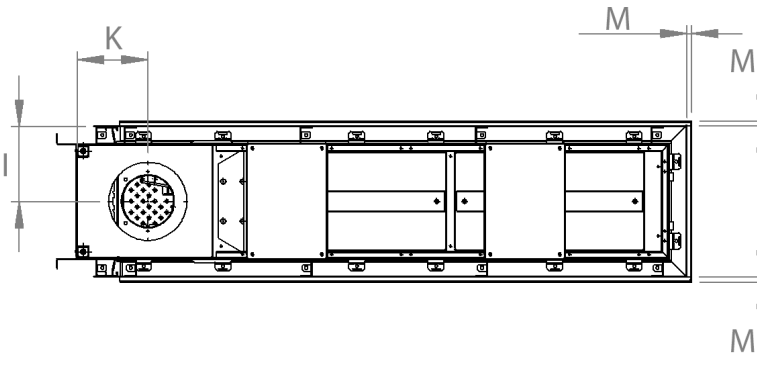

manufactured by
Element4 B.V.

Summum 140 R Cut Sheet

distributed by
EuropeanHome

06/2023

LETTER	A	B	C	D	E	G	H	I	K	L	M	O
INCHES	54 5/8	16 7/16	6 3/4	62 1/2	31 5/8	37 1/4	14 15/16	7 7/16	7	11 3/8	1/2	11 9/16
[MILLIMETERS]	[1388]	[418]	[172]	[1588]	[804]	[947]	[380]	[188]	[178]	[289]	[12]	[294]

This information is for reference only. Please consult the Installation Manual for all details prior to making any design decisions.
Conversions from millimeters are rounded to the nearest fraction. A DWG file is available at www.europeanhome.com