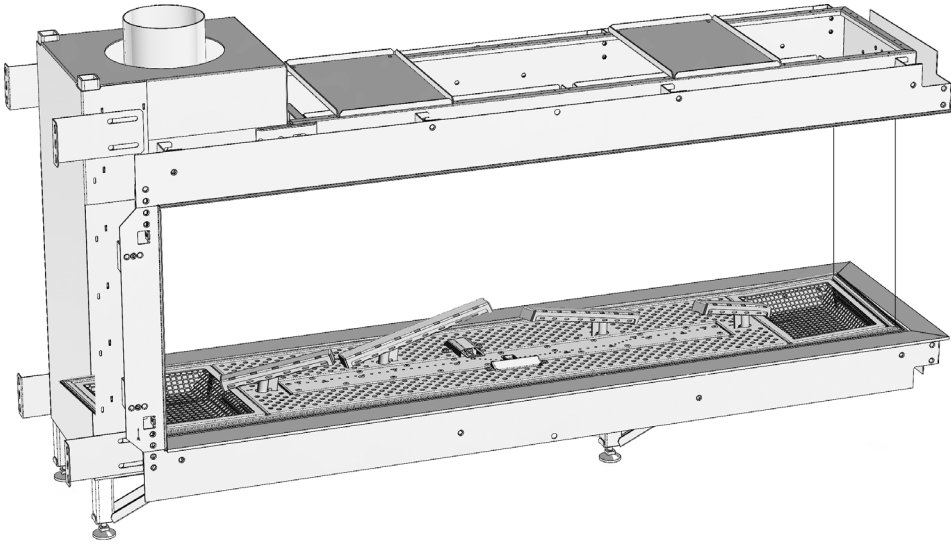

# Summum 140 R Cut Sheet

distributed by  
**EuropeanHome**

06/2021

LETTER	A	B	C	D	E	G	H	I	K	L	M	O
INCHES	54 5/8	16 7/16	6 3/4	62 1/2	31 5/8	37 1/4	14 15/16	7 7/16	7	11 3/8	1/2	11 9/16
[MILLIMETERS]	[1388]	[418]	[172]	[1588]	[804]	[947]	[380]	[188]	[178]	[289]	[12]	[294]