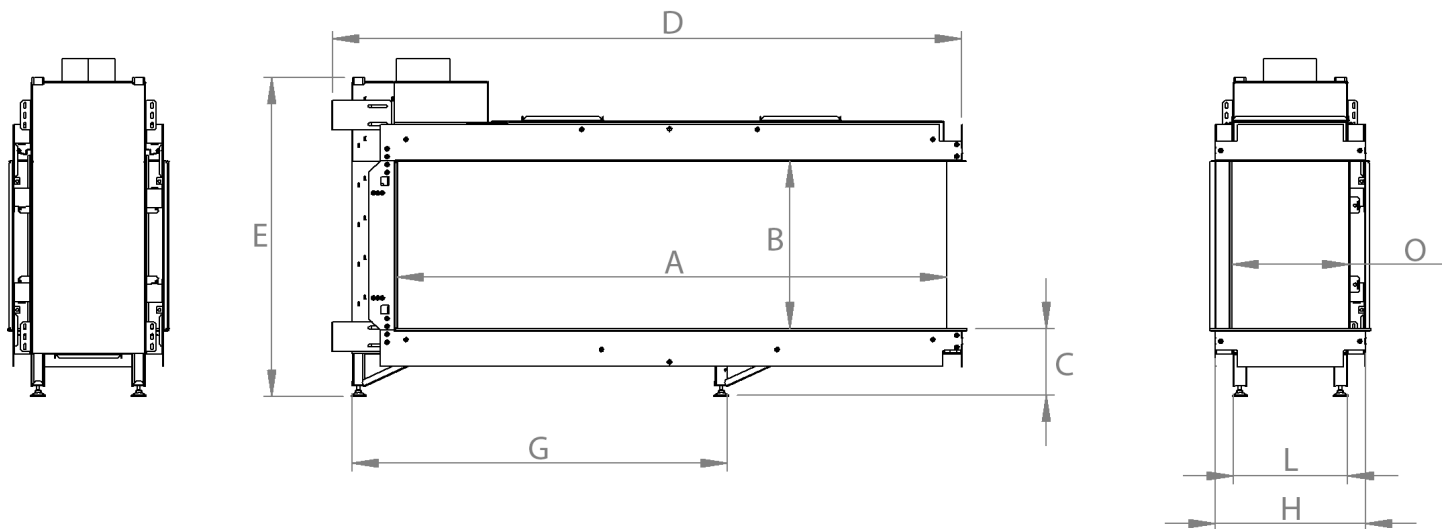

# Summum 140 R Cut Sheet

distributed by  
**EuropeanHome**

06/2021

LETTER	A	B	C	D	E	G	H	I	K	L	M	O
INCHES	54 5/8	16 7/16	6 3/4	62 1/2	31 5/8	37 1/4	14 15/16	7 7/16	7	11 3/8	1/2	11 9/16
[MILLIMETERS]	[1388]	[418]	[172]	[1588]	[804]	[947]	[380]	[188]	[178]	[289]	[12]	[294]

This information is for reference only. Please consult the Installation Manual for all details prior to making any design decisions.  
Conversions from millimeters are rounded to the nearest fraction. A DWG file is available at [www.europeanhome.com](http://www.europeanhome.com)