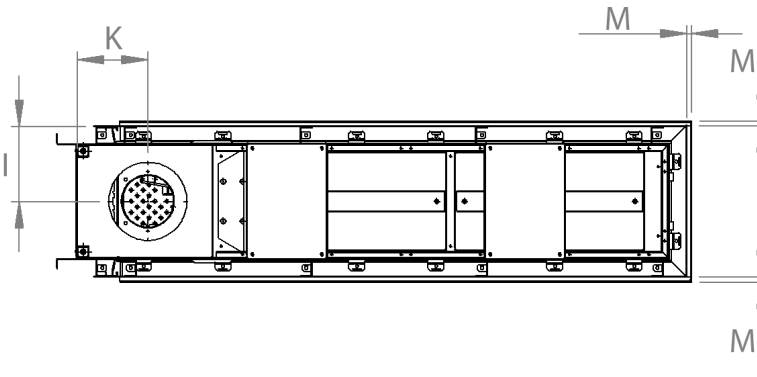

# Summum 140 R Cut Sheet

distributed by  
**EuropeanHome**

06/2021

LETTER	A	B	C	D	E	G	H	I	K	L	M	O
INCHES	54 5/8	16 7/16	6 3/4	62 1/2	31 5/8	37 1/4	14 15/16	7 7/16	7	11 3/8	1/2	11 9/16
[MILLIMETERS]	[1388]	[418]	[172]	[1588]	[804]	[947]	[380]	[188]	[178]	[289]	[12]	[294]