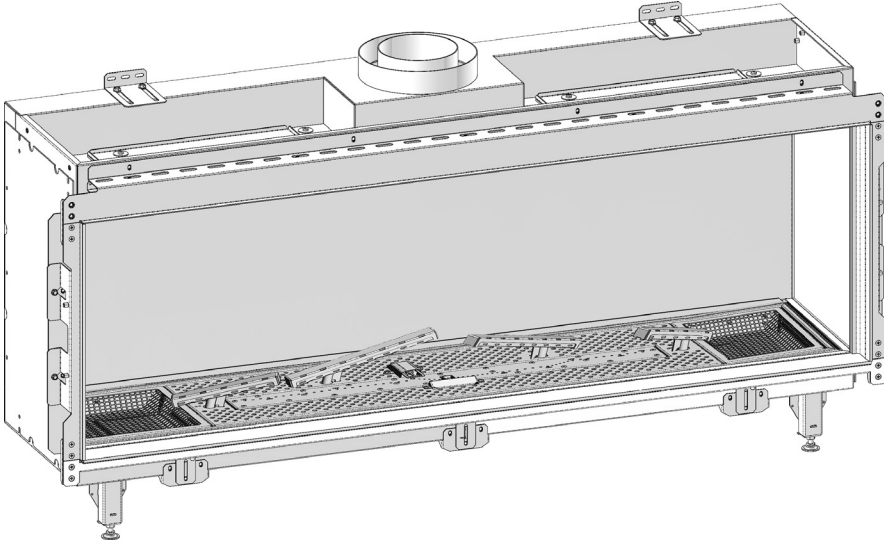

manufactured by
Element4 B.V.

Summum 140 F Cut Sheet

distributed by
EuropeanHome

06/2021

LETTER	A	B	C	D	E	G	H	I	K	L	M
INCHES	54	16 ⁷ / ₁₆	6 ³ / ₄	58 ⁹ / ₁₆	26 ⁹ / ₁₆	50 ³ / ₈	15 ⁵ / ₁₆	4 ¹¹ / ₁₆	27 ¹ / ₂	13	¹ / ₂
[MILLIMETERS]	[1372]	[418]	[172]	[1488]	[674]	[1280]	[389]	[119]	[699]	[330]	[12]