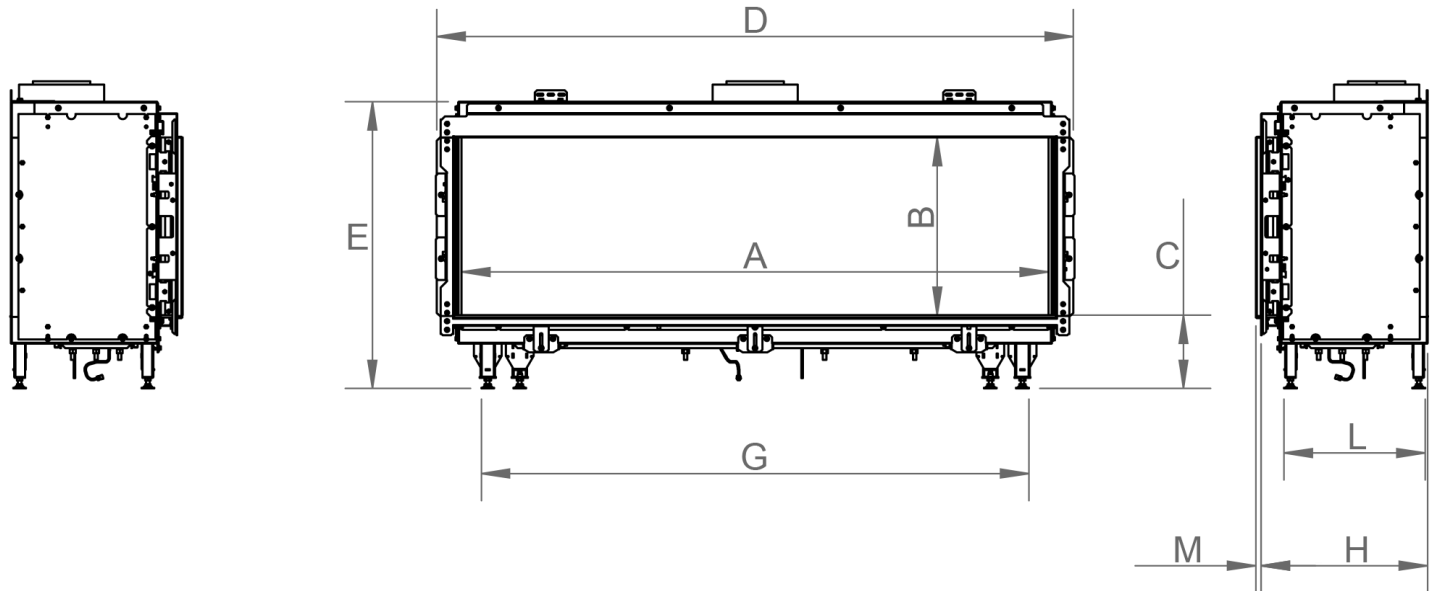

manufactured by
Element4 B.V.

Summum 140 F Cut Sheet

distributed by
EuropeanHome

06/2021

LETTER	A	B	C	D	E	G	H	I	K	L	M
INCHES	54	16 ⁷ / ₁₆	6 ³ / ₄	58 ⁹ / ₁₆	26 ⁹ / ₁₆	50 ³ / ₈	15 ⁵ / ₁₆	4 ¹¹ / ₁₆	27 ¹ / ₂	13	¹ / ₂
[MILLIMETERS]	[1372]	[418]	[172]	[1488]	[674]	[1280]	[389]	[119]	[699]	[330]	[12]

This information is for reference only. Please consult the Installation Manual for all details prior to making any design decisions.
Conversions from millimeters are rounded to the nearest fraction. A DWG file is available at www.europeanhome.com