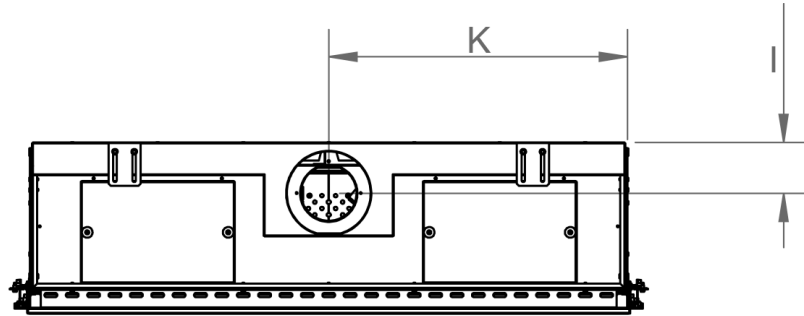

manufactured by
Element4 B.V.

Summum 140 F Cut Sheet

distributed by
EuropeanHome

06/2021

LETTER	A	B	C	D	E	G	H	I	K	L	M
INCHES	54	16 ⁷ / ₁₆	6 ³ / ₄	58 ⁹ / ₁₆	26 ⁹ / ₁₆	50 ³ / ₈	15 ⁵ / ₁₆	4 ¹¹ / ₁₆	27 ¹ / ₂	13	¹ / ₂
[MILLIMETERS]	[1372]	[418]	[172]	[1488]	[674]	[1280]	[389]	[119]	[699]	[330]	[12]

This information is for reference only. Please consult the Installation Manual for all details prior to making any design decisions.
Conversions from millimeters are rounded to the nearest fraction. A DWG file is available at www.europeanhome.com