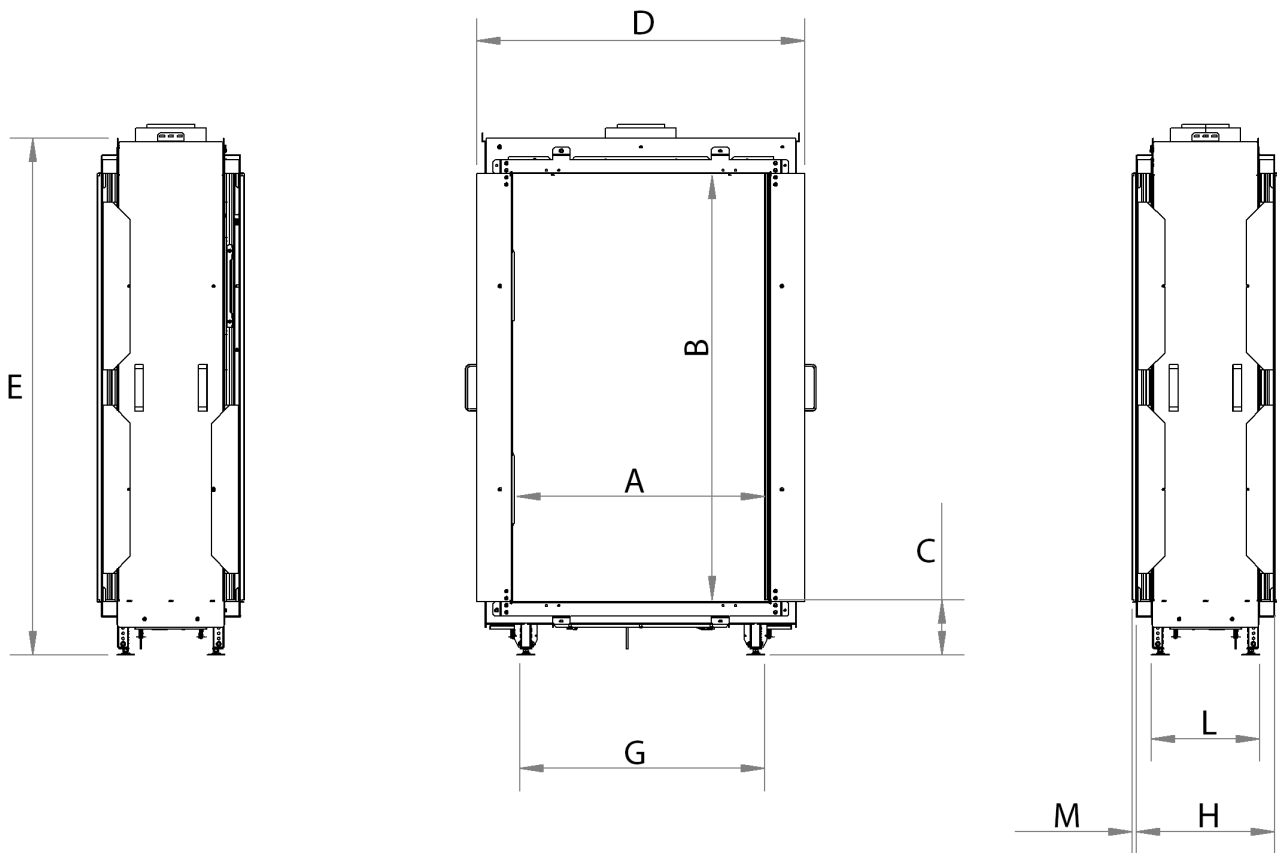

manufactured by
Element4 B.V.

Sky M T Cut Sheet

12/2019

distributed by
EuropeanHome

LETTERS	A	B	C	D	E	G	H	I	K	L	M
INCHES [MILLIMETERS]	27 $\frac{5}{8}$ " [701]	47 $\frac{1}{4}$ " [1200]	6 $\frac{1}{8}$ " [155]	36 $\frac{9}{16}$ " [928]	57 $\frac{1}{2}$ " [1461]	27 $\frac{1}{4}$ " [692]	15 $\frac{7}{16}$ " [392]	7 $\frac{3}{4}$ " [197]	19 $\frac{1}{2}$ " [496]	12 $\frac{1}{16}$ " [306]	$\frac{1}{2}$ " [12]

This information is for reference only. Please consult the Installation Manual for all details prior to making any design decisions.
Conversions from millimeters are rounded to the nearest fraction. A DWG file is available at www.europeanhome.com