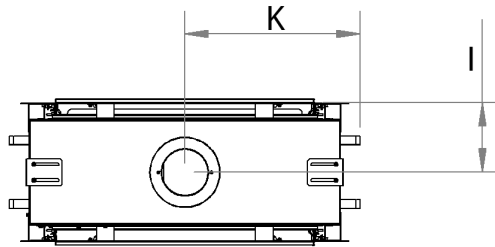

manufactured by
Element4 B.V.

Sky M T Cut Sheet

12/2019

distributed by
EuropeanHome

LETTERS	A	B	C	D	E	G	H	I	K	L	M
INCHES [MILLIMETERS]	27 $\frac{5}{8}$ " [701]	47 $\frac{1}{4}$ " [1200]	6 $\frac{1}{8}$ " [155]	36 $\frac{9}{16}$ " [928]	57 $\frac{1}{2}$ " [1461]	27 $\frac{1}{4}$ " [692]	15 $\frac{7}{16}$ " [392]	7 $\frac{3}{4}$ " [197]	19 $\frac{1}{2}$ " [496]	12 $\frac{1}{16}$ " [306]	$\frac{1}{2}$ " [12]

This information is for reference only. Please consult the Installation Manual for all details prior to making any design decisions.
Conversions from millimeters are rounded to the nearest fraction. A DWG file is available at www.europeanhome.com