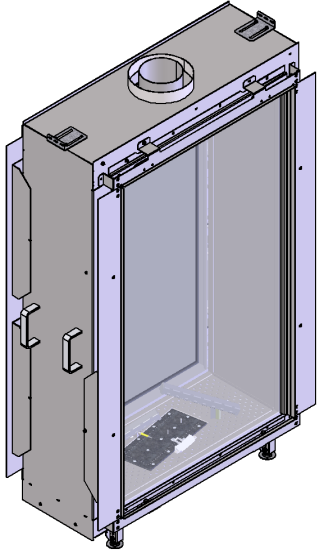

manufactured by
Element4 B.V.

Sky M T Cut Sheet

12/2019

distributed by
EuropeanHome

LETTERS	A	B	C	D	E	G	H	I	K	L	M
INCHES [MILLIMETERS]	27 $\frac{5}{8}$ " [701]	47 $\frac{1}{4}$ " [1200]	6 $\frac{1}{8}$ " [155]	36 $\frac{9}{16}$ " [928]	57 $\frac{1}{2}$ " [1461]	27 $\frac{1}{4}$ " [692]	15 $\frac{7}{16}$ " [392]	7 $\frac{3}{4}$ " [197]	19 $\frac{1}{2}$ " [496]	12 $\frac{1}{16}$ " [306]	$\frac{1}{2}$ " [12]