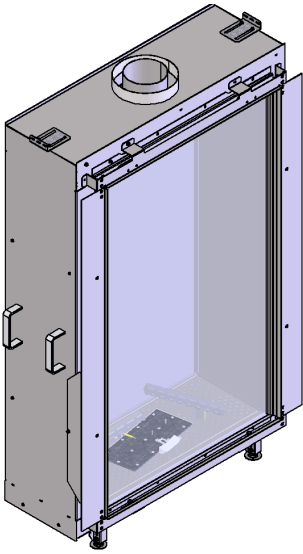

manufactured by
Element4 B.V.

Sky M Cut Sheet

12/2019

distributed by
EuropeanHome

LETTERS	A	B	C	D	E	G	H	I	K	L	M
INCHES [MILLIMETERS]	27 ⁵ / ₈ " [701]	47 ¹ / ₄ " [1200]	6 ¹ / ₈ " [155]	36 ⁹ / ₁₆ " [928]	57 ¹ / ₂ " [1461]	27 ¹ / ₄ " [692]	15 ¹ / ₄ " [388]	7 ⁹ / ₁₆ " [192]	19 ¹ / ₂ " [496]	12 ¹ / ₁₆ " [306]	¹ / ₂ " [12]