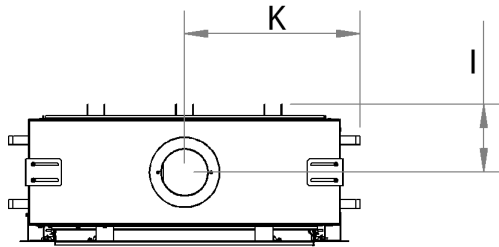

manufactured by
Element4 B.V.

Sky M Cut Sheet

12/2019

distributed by
EuropeanHome

LETTERS	A	B	C	D	E	G	H	I	K	L	M
INCHES [MILLIMETERS]	27 ⁵ / ₈ " [701]	47 ¹ / ₄ " [1200]	6 ¹ / ₈ " [155]	36 ⁹ / ₁₆ " [928]	57 ¹ / ₂ " [1461]	27 ¹ / ₄ " [692]	15 ¹ / ₄ " [388]	7 ⁹ / ₁₆ " [192]	19 ¹ / ₂ " [496]	12 ¹ / ₁₆ " [306]	¹ / ₂ " [12]

This information is for reference only. Please consult the Installation Manual for all details prior to making any design decisions.
Conversions from millimeters are rounded to the nearest fraction. A DWG file is available at www.europeanhome.com