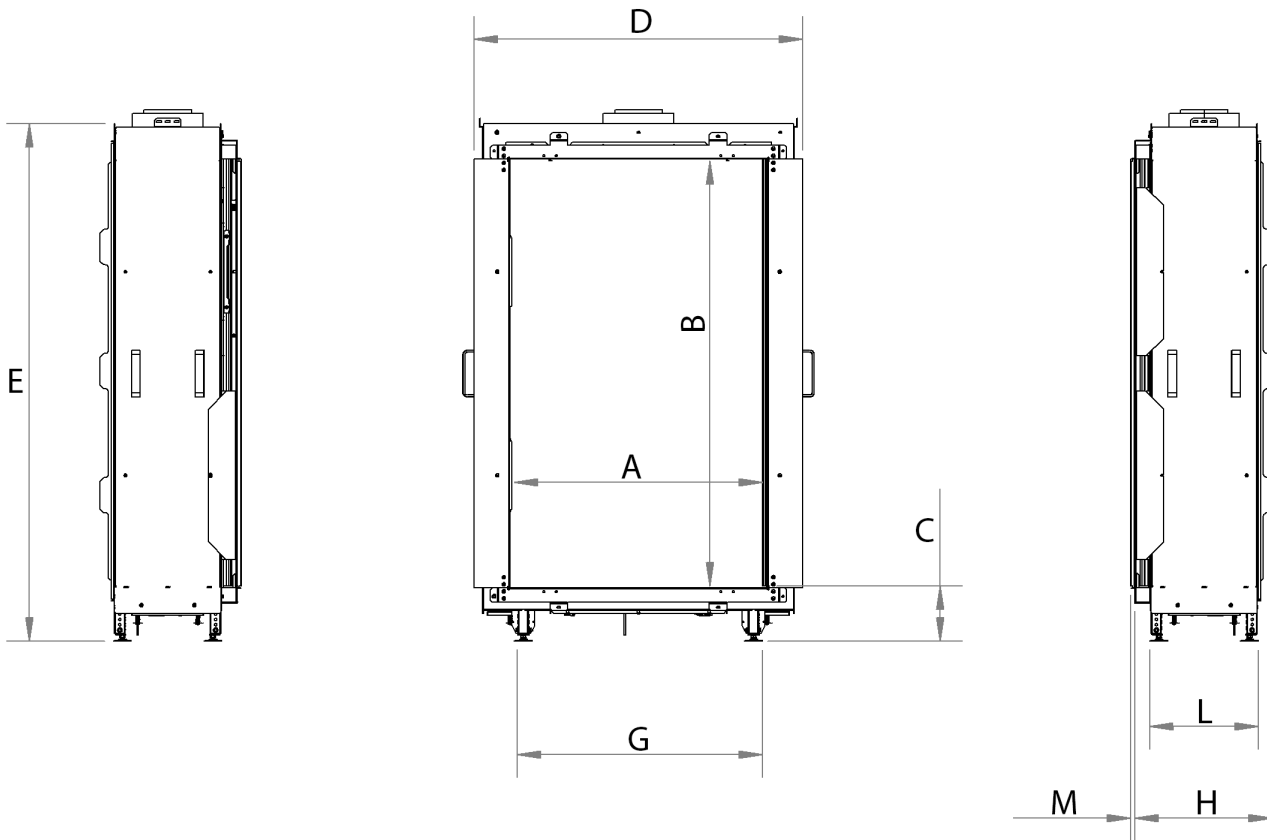

manufactured by
Element4 B.V.

Sky M Cut Sheet

12/2019

distributed by
EuropeanHome

LETTERS	A	B	C	D	E	G	H	I	K	L	M
INCHES [MILLIMETERS]	27 ⁵ / ₈ " [701]	47 ¹ / ₄ " [1200]	6 ¹ / ₈ " [155]	36 ⁹ / ₁₆ " [928]	57 ¹ / ₂ " [1461]	27 ¹ / ₄ " [692]	15 ¹ / ₄ " [388]	7 ⁹ / ₁₆ " [192]	19 ¹ / ₂ " [496]	12 ¹ / ₁₆ " [306]	¹ / ₂ " [12]

This information is for reference only. Please consult the Installation Manual for all details prior to making any design decisions.
Conversions from millimeters are rounded to the nearest fraction. A DWG file is available at www.europeanhome.com