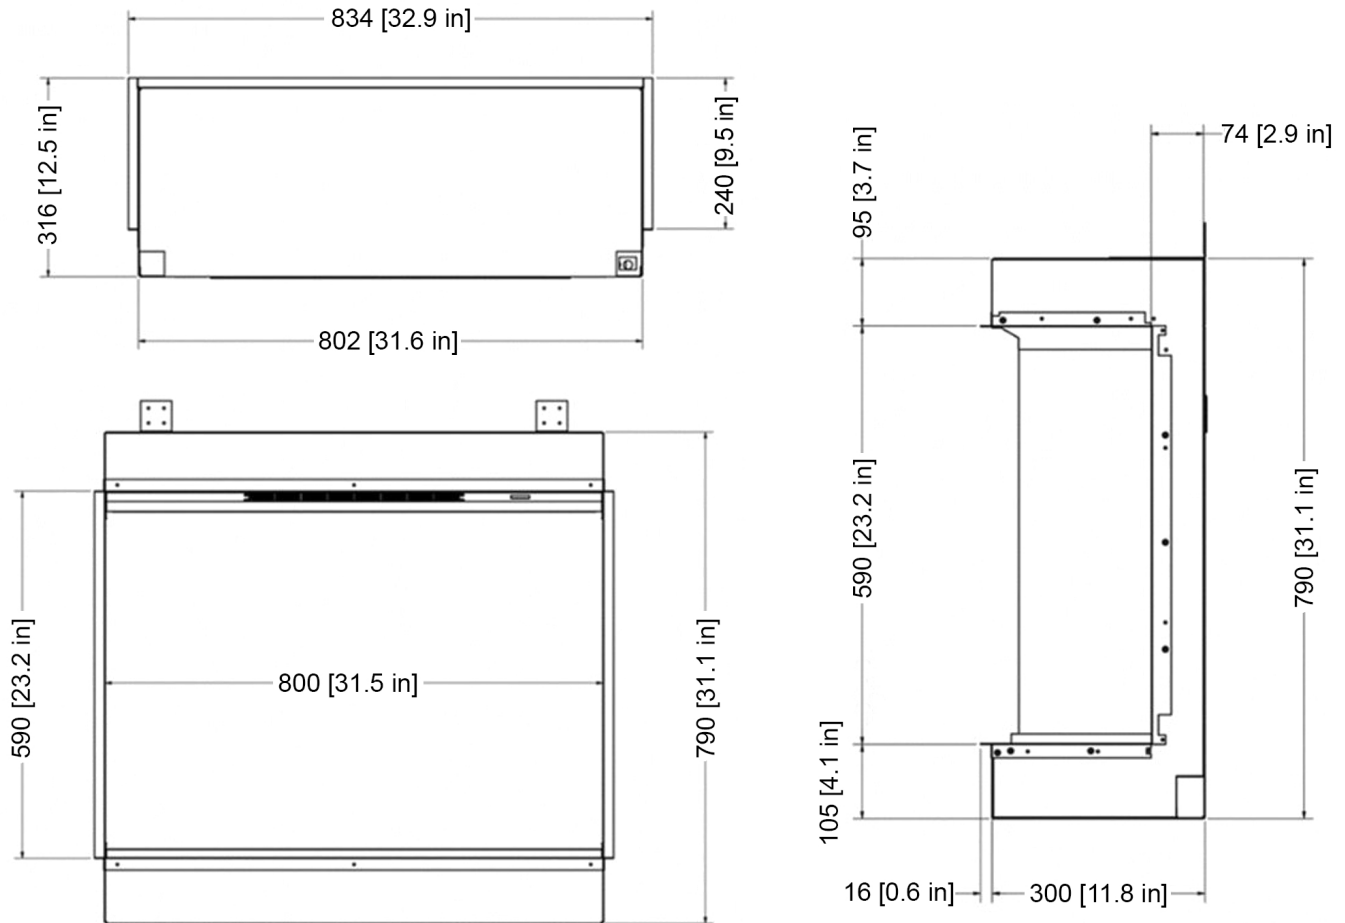

E32H Specifications: 3-Sided

MODEL	HEIGHT	WIDTH	DEPTH
E32H	31 1/8"	31 9/16"	11 13/16"
	790mm	802mm	300mm

BOXED WEIGHT	UNBOXED WEIGHT
48KG (106lbs)	37.55KG (83lbs)