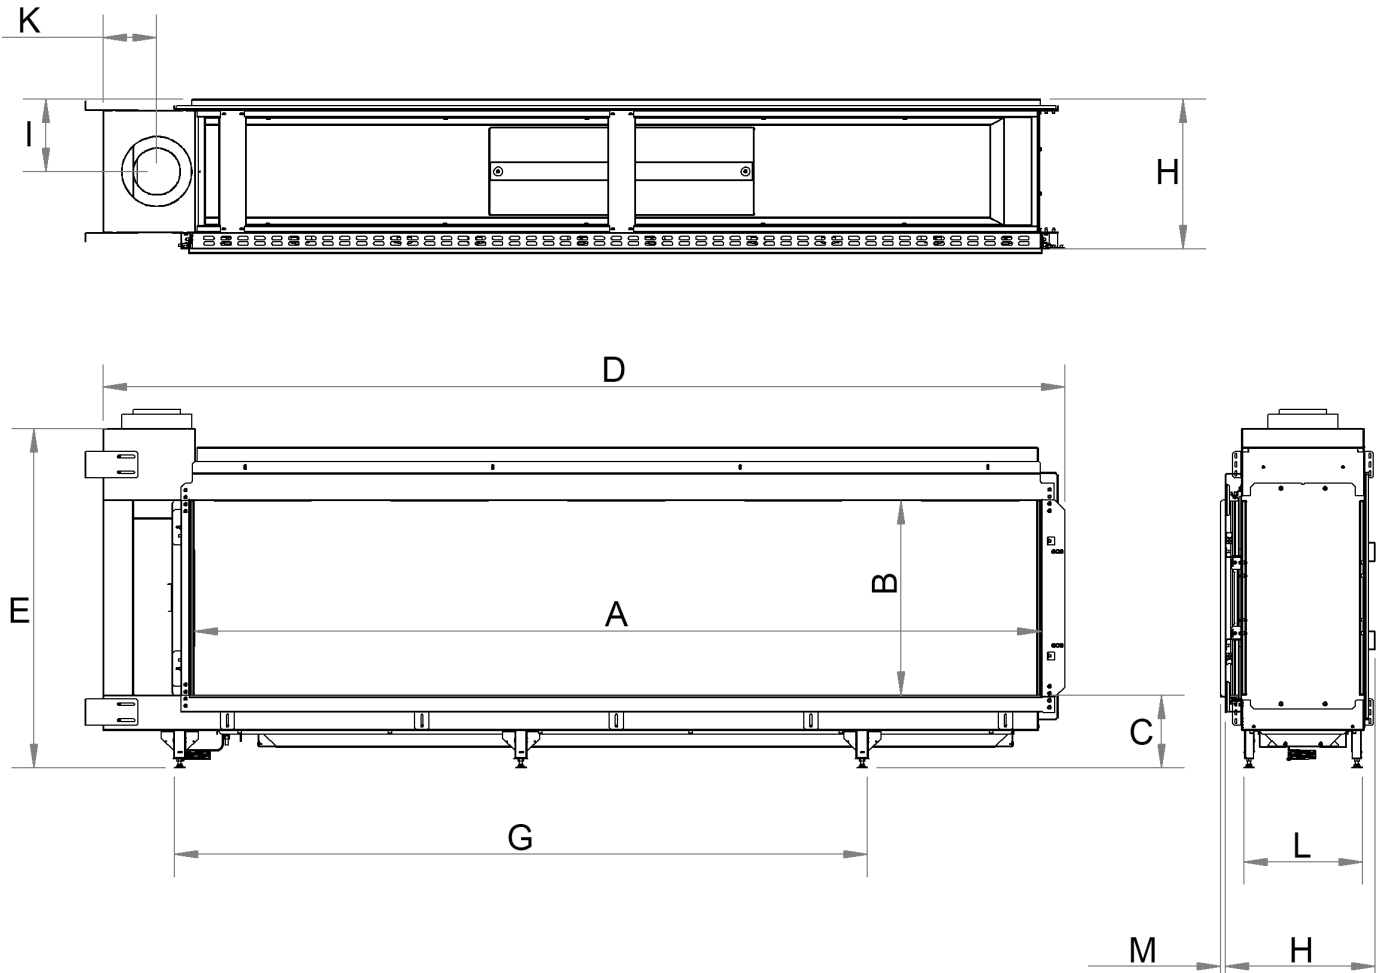

# Club 240H F Cut Sheet

distributed by  
**EuropeanHome**

01/2020

LETTER	A	B	C	D	E	G	H	I	K	L	M
INCHES	94 ¼	21 ⅝	8 ⅙	107 ⅛	37 ¾	77 ⅜	16 ⅝	8	6	13 ⅜	½
[MILLIMETERS]	[2395]	[550]	[205]	[2721]	[959]	[1960]	[423]	[204]	[152]	[336]	[13]