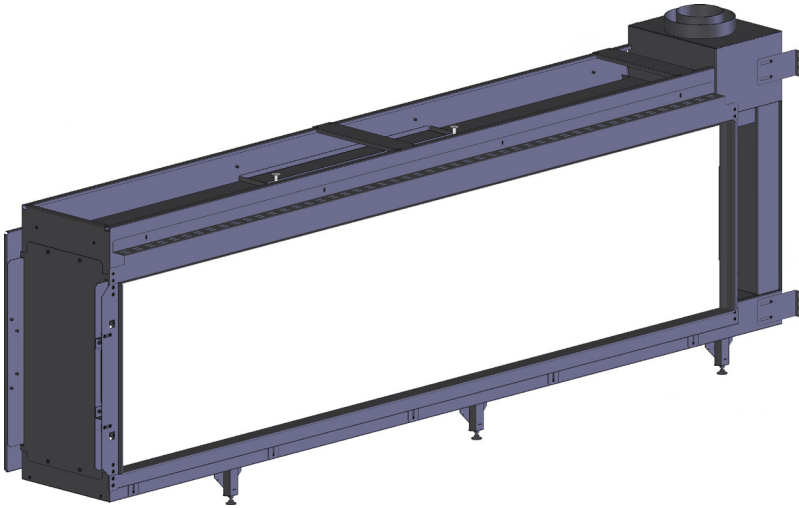

# Club 240H F Cut Sheet

distributed by  
**EuropeanHome**

01/2020

LETTER	A	B	C	D	E	G	H	I	K	L	M
INCHES	94 ¼	21 ⅝	8 ⅙	107 ⅛	37 ¾	77 ⅜	16 ⅝	8	6	13 ⅜	½
[MILLIMETERS]	[2395]	[550]	[205]	[2721]	[959]	[1960]	[423]	[204]	[152]	[336]	[13]