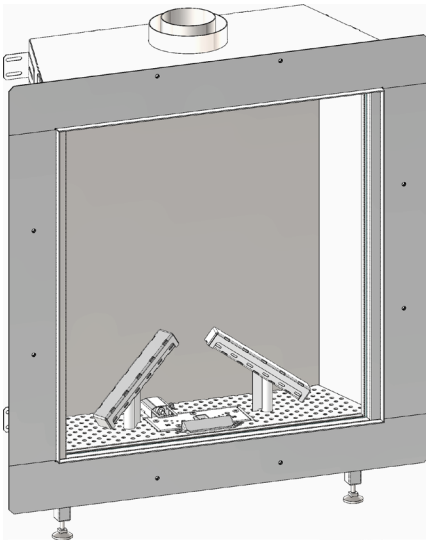

# Cupido 70 Cut Sheet

distributed by  
**EuropeanHome**

06/2021

LETTER	A	B	C	D	E	G	H	I	K	L	M	P
INCHES	24 ¼	26 ¼	7	33 ⅙	36 ⅙	24 ¾	11 ⅛	4 ⅝	11	8 ⅜	⅙	27 ¼
[MILLIMETERS]	[616]	[667]	[178]	[853]	[929]	[629]	[283]	[118]	[279]	[213]	[14]	[695]