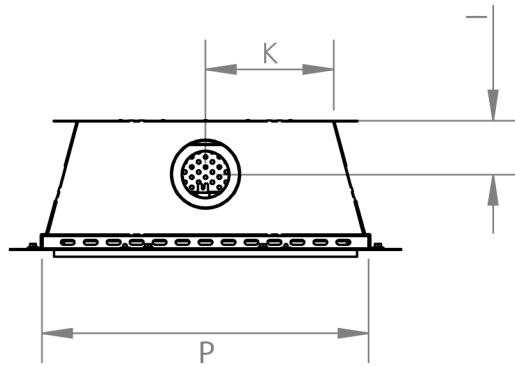

# Cupido 70 Cut Sheet

distributed by  
**EuropeanHome**

06/2021

LETTER	A	B	C	D	E	G	H	I	K	L	M	P
INCHES	24 ¼	26 ¼	7	33 ⅙	36 ⅙	24 ¾	11 ⅛	4 ⅝	11	8 ⅜	⅙	27 ¼
[MILLIMETERS]	[616]	[667]	[178]	[853]	[929]	[629]	[283]	[118]	[279]	[213]	[14]	[695]