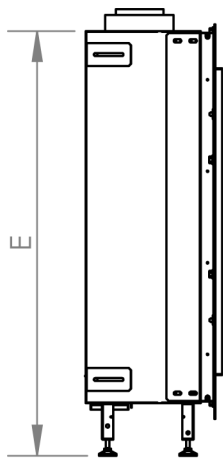

# Cupido 70 Cut Sheet

distributed by  
**EuropeanHome**

06/2021

LETTER	A	B	C	D	E	G	H	I	K	L	M	P
INCHES	24 ¼	26 ¼	7	33 ⅙	36 ⅙	24 ¾	11 ⅛	4 ⅝	11	8 ⅜	⅙	27 ¼
[MILLIMETERS]	[616]	[667]	[178]	[853]	[929]	[629]	[283]	[118]	[279]	[213]	[14]	[695]

This information is for reference only. Please consult the Installation Manual for all details prior to making any design decisions.  
Conversions from millimeters are rounded to the nearest fraction. A DWG file is available at [www.europeanhome.com](http://www.europeanhome.com)