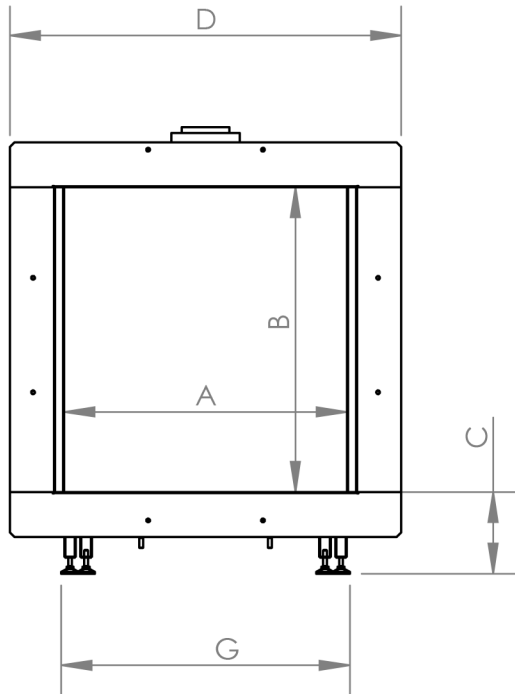

# Cupido 70 Cut Sheet

distributed by  
**EuropeanHome**

06/2021

LETTER	A	B	C	D	E	G	H	I	K	L	M	P
INCHES	24 ¼	26 ¼	7	33 ⅙	36 ⅙	24 ¾	11 ⅛	4 ⅝	11	8 ⅜	⅙	27 ¼
[MILLIMETERS]	[616]	[667]	[178]	[853]	[929]	[629]	[283]	[118]	[279]	[213]	[14]	[695]

This information is for reference only. Please consult the Installation Manual for all details prior to making any design decisions.  
Conversions from millimeters are rounded to the nearest fraction. A DWG file is available at [www.europeanhome.com](http://www.europeanhome.com)