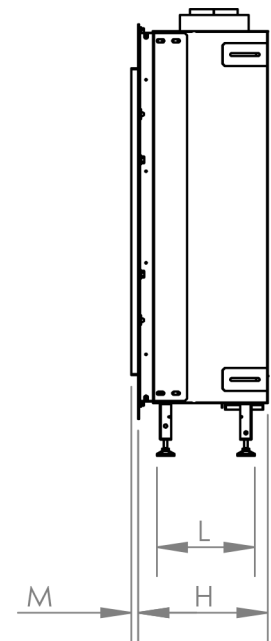

# Cupido 70 Cut Sheet

distributed by  
**EuropeanHome**

06/2021

LETTER	A	B	C	D	E	G	H	I	K	L	M	P
INCHES	24 ¼	26 ¼	7	33 ⅙	36 ⅙	24 ¾	11 ⅛	4 ⅝	11	8 ⅜	⅙	27 ¼
[MILLIMETERS]	[616]	[667]	[178]	[853]	[929]	[629]	[283]	[118]	[279]	[213]	[14]	[695]

This information is for reference only. Please consult the Installation Manual for all details prior to making any design decisions.  
Conversions from millimeters are rounded to the nearest fraction. A DWG file is available at [www.europeanhome.com](http://www.europeanhome.com)