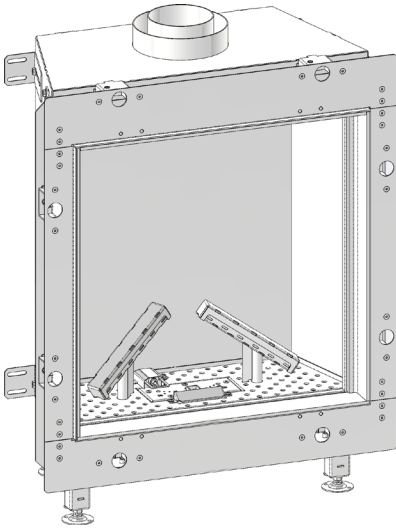

manufactured by
Element4 B.V.

Cupido 50 Cut Sheet

distributed by
EuropeanHome

07/2021

LETTER	A	B	C	D	E	G	H	I	K	L	M	P
INCHES	18	18 ³ / ₄	6 ⁷ / ₁₆	23 ¹ / ₄	28 ¹¹ / ₁₆	19 ¹ / ₈	11 ⁵ / ₈	4 ⁹ / ₁₆	11 ⁵ / ₈	10 ³ / ₄	¹ / ₂	22 ³ / ₄
[MILLIMETERS]	[457]	[476]	[163]	[590]	[729]	[485]	[296]	[117]	[295]	[273]	[13]	[575]

This information is for reference only. Please consult the Installation Manual for all details prior to making any design decisions.
Conversions from millimeters are rounded to the nearest fraction. A DWG file is available at www.europeanhome.com