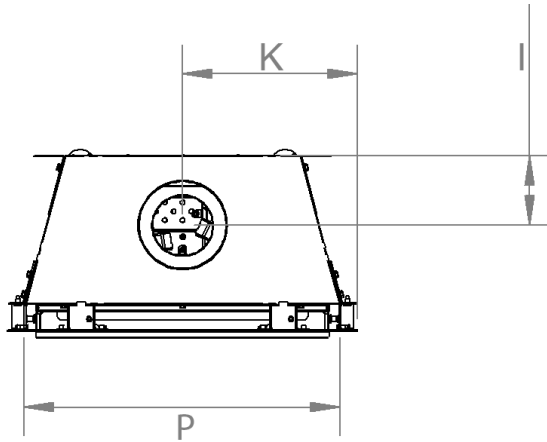

manufactured by
Element4 B.V.

Cupido 50 Cut Sheet

distributed by
EuropeanHome

07/2021

LETTER	A	B	C	D	E	G	H	I	K	L	M	P
INCHES	18	18 ³ / ₄	6 ⁷ / ₁₆	23 ¹ / ₄	28 ¹¹ / ₁₆	19 ¹ / ₈	11 ⁵ / ₈	4 ⁹ / ₁₆	11 ⁵ / ₈	10 ³ / ₄	¹ / ₂	22 ³ / ₄
[MILLIMETERS]	[457]	[476]	[163]	[590]	[729]	[485]	[296]	[117]	[295]	[273]	[13]	[575]

This information is for reference only. Please consult the Installation Manual for all details prior to making any design decisions.
Conversions from millimeters are rounded to the nearest fraction. A DWG file is available at www.europeanhome.com