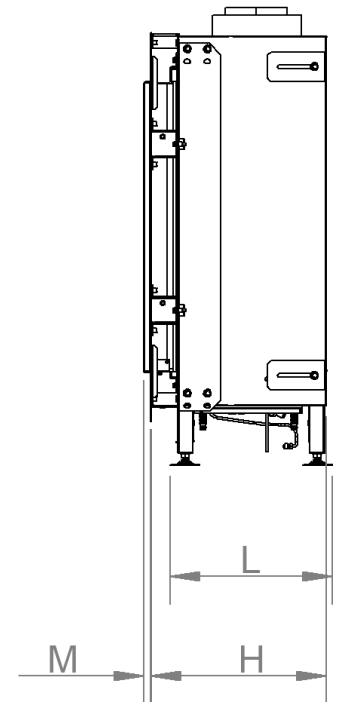

manufactured by
Element4 B.V.

Cupido 50 Cut Sheet

distributed by
EuropeanHome

07/2021

LETTER	A	B	C	D	E	G	H	I	K	L	M	P
INCHES	18	18 ³ / ₄	6 ⁷ / ₁₆	23 ¹ / ₄	28 ¹¹ / ₁₆	19 ¹ / ₈	11 ⁵ / ₈	4 ⁹ / ₁₆	11 ⁵ / ₈	10 ³ / ₄	¹ / ₂	22 ³ / ₄
[MILLIMETERS]	[457]	[476]	[163]	[590]	[729]	[485]	[296]	[117]	[295]	[273]	[13]	[575]

This information is for reference only. Please consult the Installation Manual for all details prior to making any design decisions.
Conversions from millimeters are rounded to the nearest fraction. A DWG file is available at www.europeanhome.com