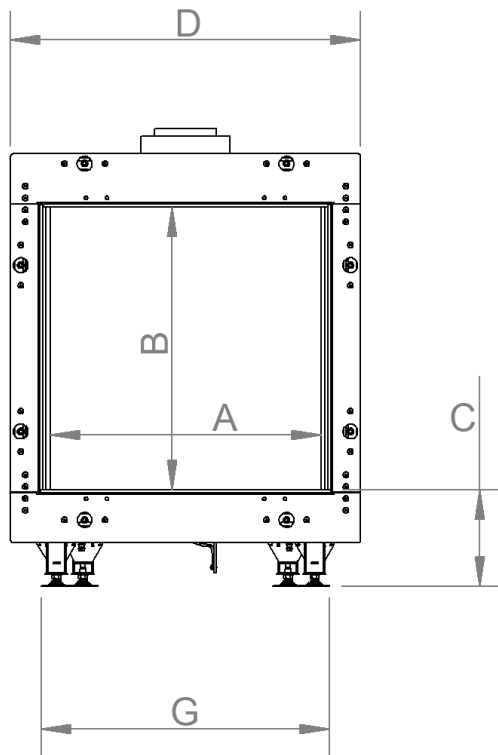

manufactured by
Element4 B.V.

Cupido 50 Cut Sheet

distributed by
EuropeanHome

07/2021

LETTER	A	B	C	D	E	G	H	I	K	L	M	P
INCHES	18	18 ³ / ₄	6 ⁷ / ₁₆	23 ¹ / ₄	28 ¹¹ / ₁₆	19 ¹ / ₈	11 ⁵ / ₈	4 ⁹ / ₁₆	11 ⁵ / ₈	10 ³ / ₄	¹ / ₂	22 ³ / ₄
[MILLIMETERS]	[457]	[476]	[163]	[590]	[729]	[485]	[296]	[117]	[295]	[273]	[13]	[575]

This information is for reference only. Please consult the Installation Manual for all details prior to making any design decisions.
Conversions from millimeters are rounded to the nearest fraction. A DWG file is available at www.europeanhome.com