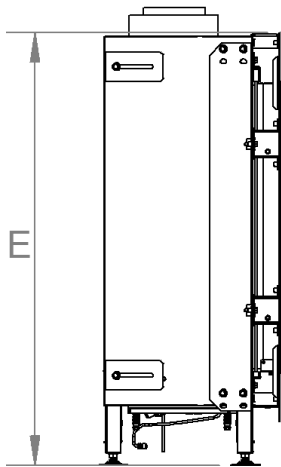

manufactured by
Element4 B.V.

Cupido 50 Cut Sheet

distributed by
EuropeanHome

07/2021

LETTER	A	B	C	D	E	G	H	I	K	L	M	P
INCHES	18	18 ³ / ₄	6 ⁷ / ₁₆	23 ¹ / ₄	28 ¹¹ / ₁₆	19 ¹ / ₈	11 ⁵ / ₈	4 ⁹ / ₁₆	11 ⁵ / ₈	10 ³ / ₄	¹ / ₂	22 ³ / ₄
[MILLIMETERS]	[457]	[476]	[163]	[590]	[729]	[485]	[296]	[117]	[295]	[273]	[13]	[575]

This information is for reference only. Please consult the Installation Manual for all details prior to making any design decisions.
Conversions from millimeters are rounded to the nearest fraction. A DWG file is available at www.europeanhome.com