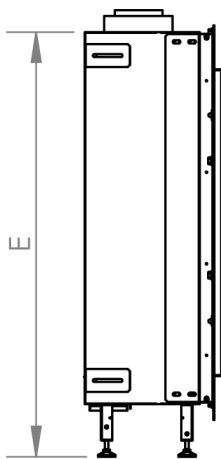

# Cupido 70 Cut Sheet

distributed by  
**EuropeanHome**

11/2019

| LETTER        | A     | B     | C     | D     | E     | G     | H     | I     | K     | L     | M    |
|---------------|-------|-------|-------|-------|-------|-------|-------|-------|-------|-------|------|
| INCHES        | 24 ¼  | 26 ¼  | 7     | 33 ⅙  | 36 ⅙  | 24 ¾  | 11 ⅛  | 4 ⅝   | 11    | 8 ⅜   | ⅙    |
| [MILLIMETERS] | [616] | [667] | [178] | [853] | [929] | [629] | [283] | [118] | [279] | [213] | [14] |

This information is for reference only. Please consult the Installation Manual for all details prior to making any design decisions.  
Conversions from millimeters are rounded to the nearest fraction. A DWG file is available at [www.europeanhome.com](http://www.europeanhome.com)