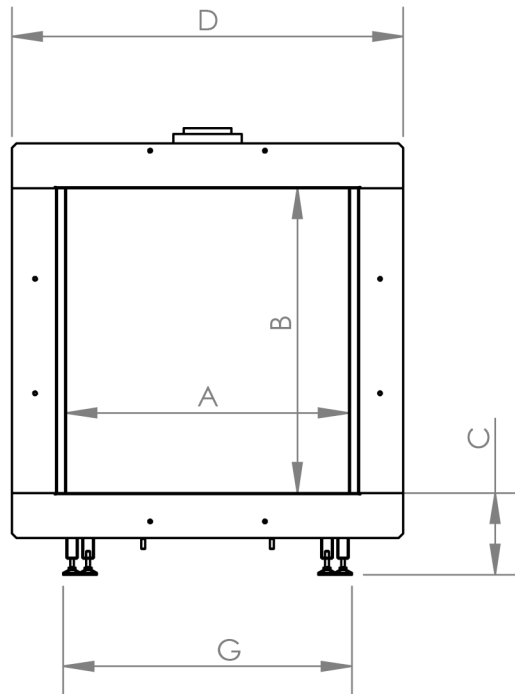

# Cupido 70 Cut Sheet

distributed by  
**EuropeanHome**

11/2019

| LETTER        | A     | B     | C     | D     | E     | G     | H     | I     | K     | L     | M    |
|---------------|-------|-------|-------|-------|-------|-------|-------|-------|-------|-------|------|
| INCHES        | 24 ¼  | 26 ¼  | 7     | 33 ⅙  | 36 ⅙  | 24 ¾  | 11 ⅛  | 4 ⅝   | 11    | 8 ⅜   | ⅙    |
| [MILLIMETERS] | [616] | [667] | [178] | [853] | [929] | [629] | [283] | [118] | [279] | [213] | [14] |

This information is for reference only. Please consult the Installation Manual for all details prior to making any design decisions.  
Conversions from millimeters are rounded to the nearest fraction. A DWG file is available at [www.europeanhome.com](http://www.europeanhome.com)