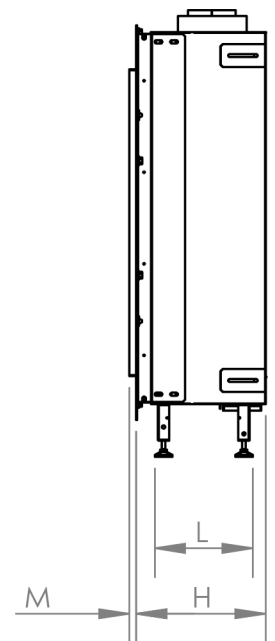

# Cupido 70 Cut Sheet

distributed by  
**EuropeanHome**

11/2019

| LETTER        | A     | B     | C     | D     | E     | G     | H     | I     | K     | L     | M    |
|---------------|-------|-------|-------|-------|-------|-------|-------|-------|-------|-------|------|
| INCHES        | 24 ¼  | 26 ¼  | 7     | 33 ⅙  | 36 ⅙  | 24 ¾  | 11 ⅛  | 4 ⅝   | 11    | 8 ⅜   | ⅙    |
| [MILLIMETERS] | [616] | [667] | [178] | [853] | [929] | [629] | [283] | [118] | [279] | [213] | [14] |

This information is for reference only. Please consult the Installation Manual for all details prior to making any design decisions.  
Conversions from millimeters are rounded to the nearest fraction. A DWG file is available at [www.europeanhome.com](http://www.europeanhome.com)