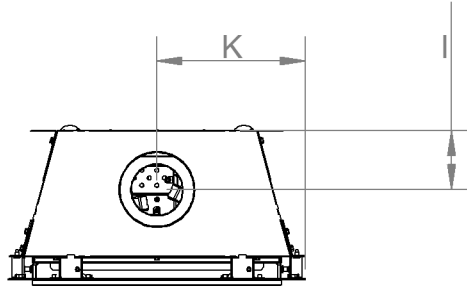

manufactured by
Element4 B.V.

Cupido 50 Cut Sheet

distributed by
EuropeanHome

11/2019

LETTER	A	B	C	D	E	G	H	I	K	L	M
INCHES	18	18 ³ / ₄	6 ⁷ / ₁₆	23 ¹ / ₄	28 ¹¹ / ₁₆	19 ¹ / ₈	11 ⁵ / ₈	4 ⁹ / ₁₆	11 ⁵ / ₈	10 ³ / ₄	¹ / ₂
[MILLIMETERS]	[457]	[276]	[163]	[590]	[729]	[485]	[296]	[117]	[295]	[273]	[13]

This information is for reference only. Please consult the Installation Manual for all details prior to making any design decisions.
Conversions from millimeters are rounded to the nearest fraction. A DWG file is available at www.europeanhome.com