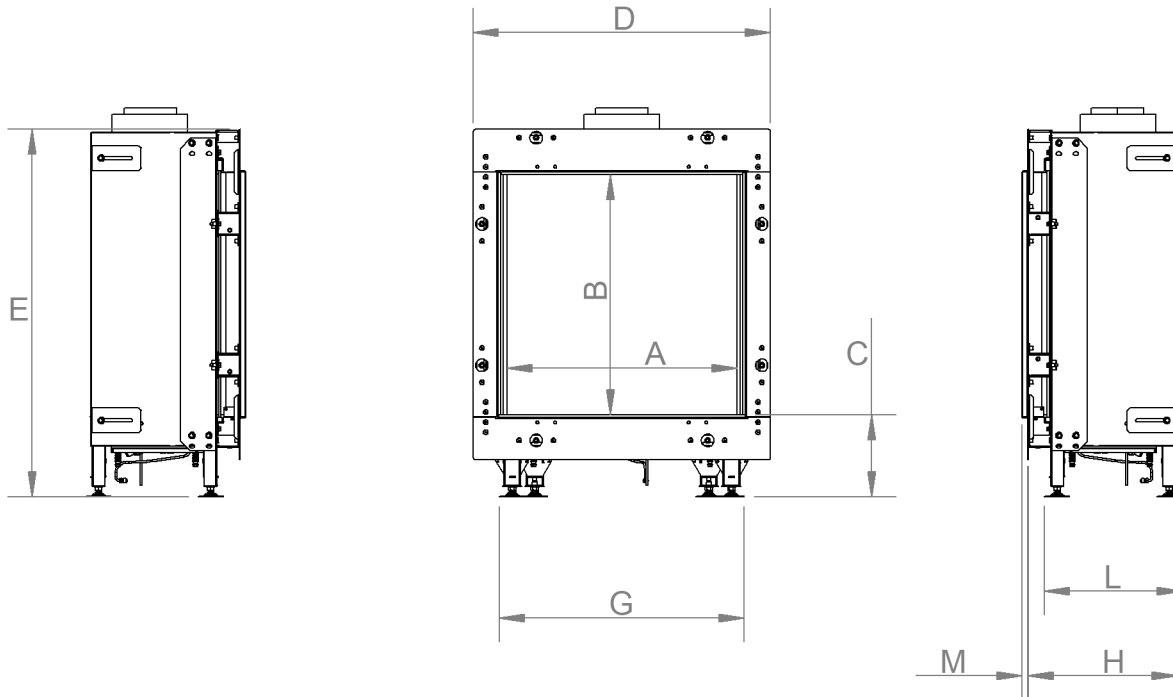

manufactured by
Element4 B.V.

Cupido 50 Cut Sheet

distributed by
EuropeanHome

11/2019

LETTER	A	B	C	D	E	G	H	I	K	L	M
INCHES	18	18 ³ / ₄	6 ⁷ / ₁₆	23 ¹ / ₄	28 ¹¹ / ₁₆	19 ¹ / ₈	11 ⁵ / ₈	4 ⁹ / ₁₆	11 ⁵ / ₈	10 ³ / ₄	¹ / ₂
[MILLIMETERS]	[457]	[276]	[163]	[590]	[729]	[485]	[296]	[117]	[295]	[273]	[13]

This information is for reference only. Please consult the Installation Manual for all details prior to making any design decisions.
Conversions from millimeters are rounded to the nearest fraction. A DWG file is available at www.europeanhome.com