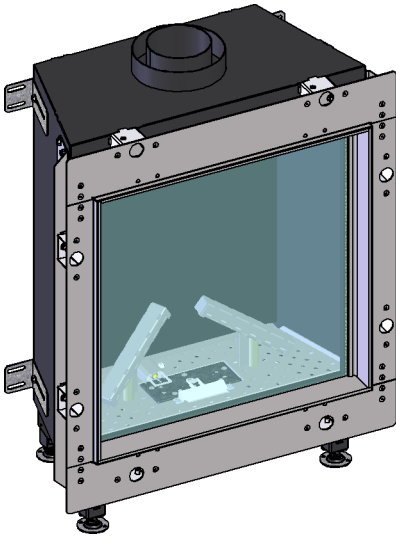

manufactured by
Element4 B.V.

Cupido 50 Cut Sheet

distributed by
EuropeanHome

11/2019

LETTER	A	B	C	D	E	G	H	I	K	L	M
INCHES	18	18 ³ / ₄	6 ⁷ / ₁₆	23 ¹ / ₄	28 ¹¹ / ₁₆	19 ¹ / ₈	11 ⁵ / ₈	4 ⁹ / ₁₆	11 ⁵ / ₈	10 ³ / ₄	¹ / ₂
[MILLIMETERS]	[457]	[276]	[163]	[590]	[729]	[485]	[296]	[117]	[295]	[273]	[13]