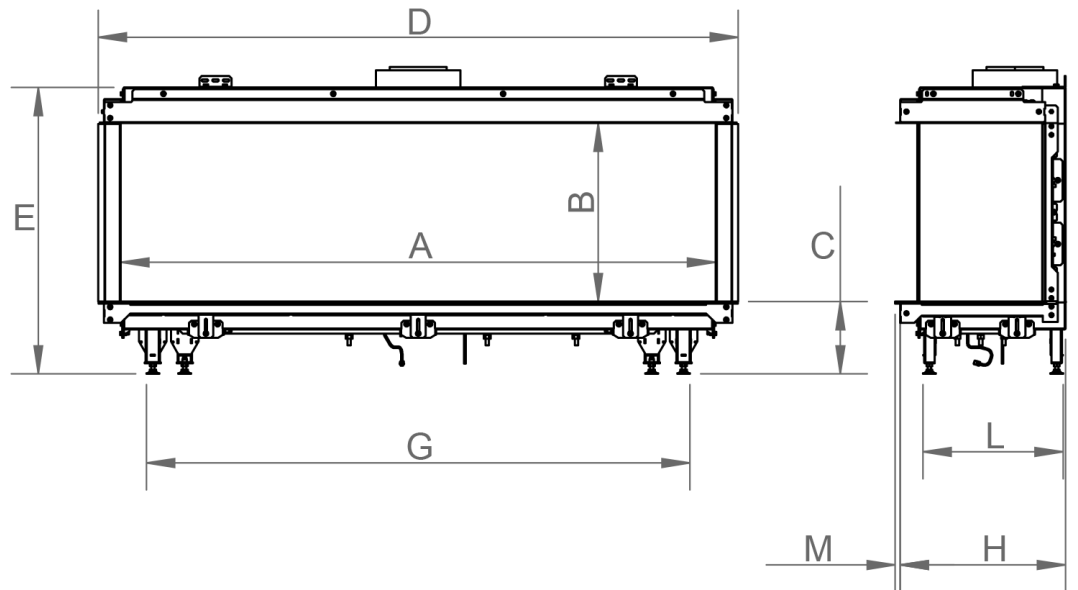

manufactured by
Element4 B.V.

Trisore 140 Cut Sheet

distributed by
EuropeanHome

09/2019

LETTERS	A	B	C	D	E	G	H	I	K	L	M	O
INCHES [MILLIMETERS]	$54 \frac{7}{16}$ " [1383]	$16 \frac{9}{16}$ " [420]	$6 \frac{11}{16}$ " [170]	$58 \frac{15}{16}$ " [1497]	$26 \frac{9}{16}$ " [674]	$50 \frac{3}{8}$ " [1280]	$15 \frac{5}{16}$ " [389]	$4 \frac{11}{16}$ " [119]	$29 \frac{1}{8}$ " [740]	13" [330]	$\frac{1}{2}$ " [13]	$11 \frac{5}{8}$ " [295]

This information is for reference only. Please consult the Installation Manual for all details prior to making any design decisions.
Conversions from millimeters are rounded to the nearest fraction. A DWG file is available at www.europeanhome.com