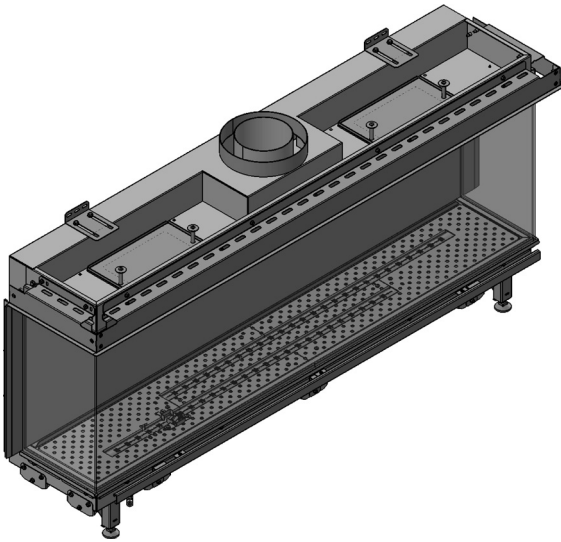

manufactured by
Element4 B.V.

Trisore 140 Cut Sheet

distributed by
EuropeanHome

09/2019

LETTERS	A	B	C	D	E	G	H	I	K	L	M	O
INCHES [MILLIMETERS]	$54 \frac{7}{16}$ " [1383]	$16 \frac{9}{16}$ " [420]	$6 \frac{11}{16}$ " [170]	$58 \frac{15}{16}$ " [1497]	$26 \frac{9}{16}$ " [674]	$50 \frac{3}{8}$ " [1280]	$15 \frac{5}{16}$ " [389]	$4 \frac{11}{16}$ " [119]	$29 \frac{1}{8}$ " [740]	13" [330]	$\frac{1}{2}$ " [13]	$11 \frac{5}{8}$ " [295]