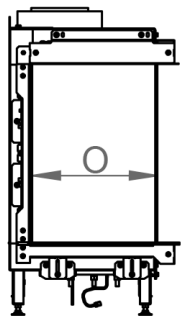

manufactured by
Element4 B.V.

Trisore 140 Cut Sheet

distributed by
EuropeanHome

09/2019

LETTERS	A	B	C	D	E	G	H	I	K	L	M	O
INCHES [MILLIMETERS]	$54 \frac{7}{16}$ " [1383]	$16 \frac{9}{16}$ " [420]	$6 \frac{11}{16}$ " [170]	$58 \frac{15}{16}$ " [1497]	$26 \frac{9}{16}$ " [674]	$50 \frac{3}{8}$ " [1280]	$15 \frac{5}{16}$ " [389]	$4 \frac{11}{16}$ " [119]	$29 \frac{1}{8}$ " [740]	13" [330]	$\frac{1}{2}$ " [13]	$11 \frac{5}{8}$ " [295]

This information is for reference only. Please consult the Installation Manual for all details prior to making any design decisions.
Conversions from millimeters are rounded to the nearest fraction. A DWG file is available at www.europeanhome.com