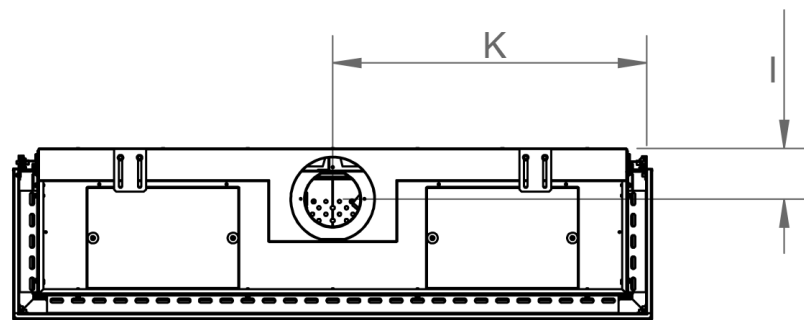

manufactured by
Element4 B.V.

Trisore 140 Cut Sheet

distributed by
EuropeanHome

09/2019

LETTERS	A	B	C	D	E	G	H	I	K	L	M	O
INCHES [MILLIMETERS]	$54 \frac{7}{16}$ " [1383]	$16 \frac{9}{16}$ " [420]	$6 \frac{11}{16}$ " [170]	$58 \frac{15}{16}$ " [1497]	$26 \frac{9}{16}$ " [674]	$50 \frac{3}{8}$ " [1280]	$15 \frac{5}{16}$ " [389]	$4 \frac{11}{16}$ " [119]	$29 \frac{1}{8}$ " [740]	13" [330]	$\frac{1}{2}$ " [13]	$11 \frac{5}{8}$ " [295]

This information is for reference only. Please consult the Installation Manual for all details prior to making any design decisions.
Conversions from millimeters are rounded to the nearest fraction. A DWG file is available at www.europeanhome.com