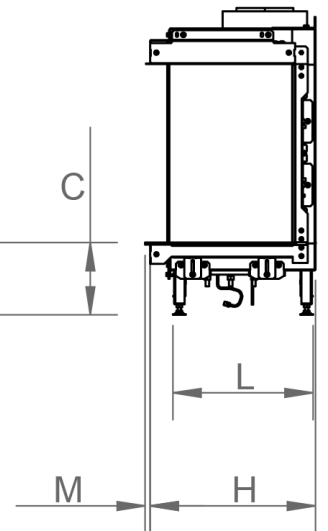

manufactured by
Element4 B.V.

Trisore 140 Cut Sheet

distributed by
EuropeanHome

06/2023

LETTERS	A	B	C	D	E	G	H	I	K	L	M	O
INCHES [MILLIMETERS]	$54 \frac{7}{16}$ " [1383]	$16 \frac{9}{16}$ " [420]	$6 \frac{3}{4}$ " [172]	$58 \frac{15}{16}$ " [1497]	$26 \frac{9}{16}$ " [674]	$50 \frac{3}{8}$ " [1280]	$15 \frac{5}{16}$ " [389]	$4 \frac{11}{16}$ " [119]	$29 \frac{1}{8}$ " [740]	13" [330]	$\frac{1}{2}$ " [13]	$11 \frac{5}{8}$ " [295]

This information is for reference only. Please consult the Installation Manual for all details prior to making any design decisions.
Conversions from millimeters are rounded to the nearest fraction. A DWG file is available at www.europeanhome.com