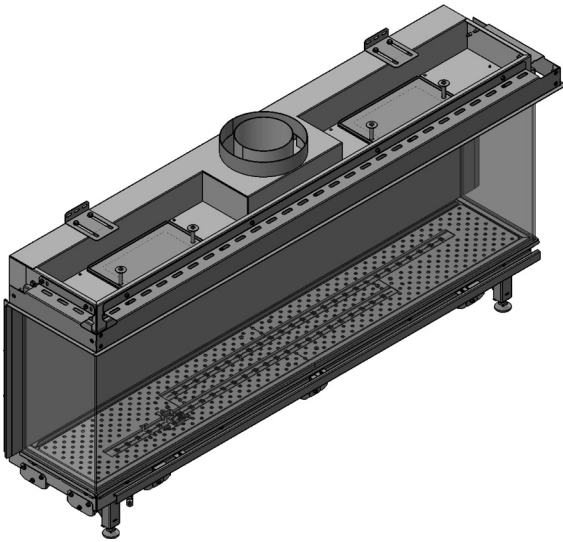

manufactured by
Element4 B.V.

Trisore 140 Cut Sheet

distributed by
EuropeanHome

06/2023

LETTERS	A	B	C	D	E	G	H	I	K	L	M	O
INCHES [MILLIMETERS]	$54 \frac{7}{16}$ " [1383]	$16 \frac{9}{16}$ " [420]	$6 \frac{3}{4}$ " [172]	$58 \frac{15}{16}$ " [1497]	$26 \frac{9}{16}$ " [674]	$50 \frac{3}{8}$ " [1280]	$15 \frac{5}{16}$ " [389]	$4 \frac{11}{16}$ " [119]	$29 \frac{1}{8}$ " [740]	13" [330]	$\frac{1}{2}$ " [13]	$11 \frac{5}{8}$ " [295]