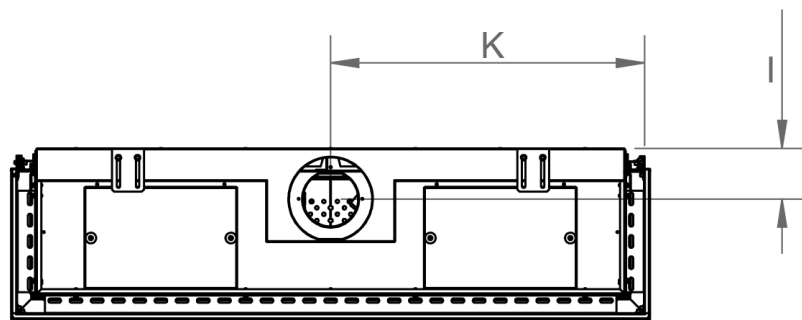

manufactured by
Element4 B.V.

Trisore 140 Cut Sheet

distributed by
EuropeanHome

06/2023

LETTERS	A	B	C	D	E	G	H	I	K	L	M	O
INCHES [MILLIMETERS]	$54 \frac{7}{16}$ " [1383]	$16 \frac{9}{16}$ " [420]	$6 \frac{3}{4}$ " [172]	$58 \frac{15}{16}$ " [1497]	$26 \frac{9}{16}$ " [674]	$50 \frac{3}{8}$ " [1280]	$15 \frac{5}{16}$ " [389]	$4 \frac{11}{16}$ " [119]	$29 \frac{1}{8}$ " [740]	13" [330]	$\frac{1}{2}$ " [13]	$11 \frac{5}{8}$ " [295]

This information is for reference only. Please consult the Installation Manual for all details prior to making any design decisions.
Conversions from millimeters are rounded to the nearest fraction. A DWG file is available at www.europeanhome.com