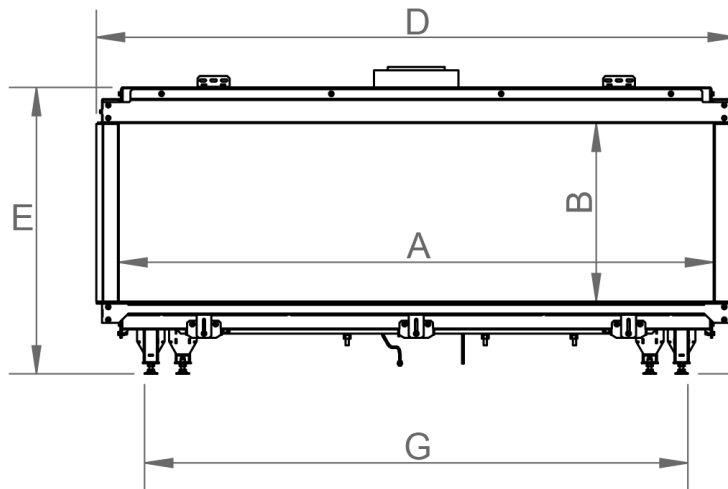

manufactured by
Element4 B.V.

Trisore 140 Cut Sheet

distributed by
EuropeanHome

06/2023

LETTERS	A	B	C	D	E	G	H	I	K	L	M	O
INCHES [MILLIMETERS]	$54 \frac{7}{16}$ " [1383]	$16 \frac{9}{16}$ " [420]	$6 \frac{3}{4}$ " [172]	$58 \frac{15}{16}$ " [1497]	$26 \frac{9}{16}$ " [674]	$50 \frac{3}{8}$ " [1280]	$15 \frac{5}{16}$ " [389]	$4 \frac{11}{16}$ " [119]	$29 \frac{1}{8}$ " [740]	13" [330]	$\frac{1}{2}$ " [13]	$11 \frac{5}{8}$ " [295]

This information is for reference only. Please consult the Installation Manual for all details prior to making any design decisions.
Conversions from millimeters are rounded to the nearest fraction. A DWG file is available at www.europeanhome.com