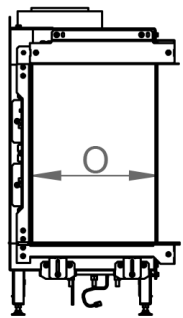

manufactured by
Element4 B.V.

Trisore 140 Cut Sheet

distributed by
EuropeanHome

06/2023

LETTERS	A	B	C	D	E	G	H	I	K	L	M	O
INCHES [MILLIMETERS]	$54 \frac{7}{16}$ " [1383]	$16 \frac{9}{16}$ " [420]	$6 \frac{3}{4}$ " [172]	$58 \frac{15}{16}$ " [1497]	$26 \frac{9}{16}$ " [674]	$50 \frac{3}{8}$ " [1280]	$15 \frac{5}{16}$ " [389]	$4 \frac{11}{16}$ " [119]	$29 \frac{1}{8}$ " [740]	13" [330]	$\frac{1}{2}$ " [13]	$11 \frac{5}{8}$ " [295]

This information is for reference only. Please consult the Installation Manual for all details prior to making any design decisions.
Conversions from millimeters are rounded to the nearest fraction. A DWG file is available at www.europeanhome.com