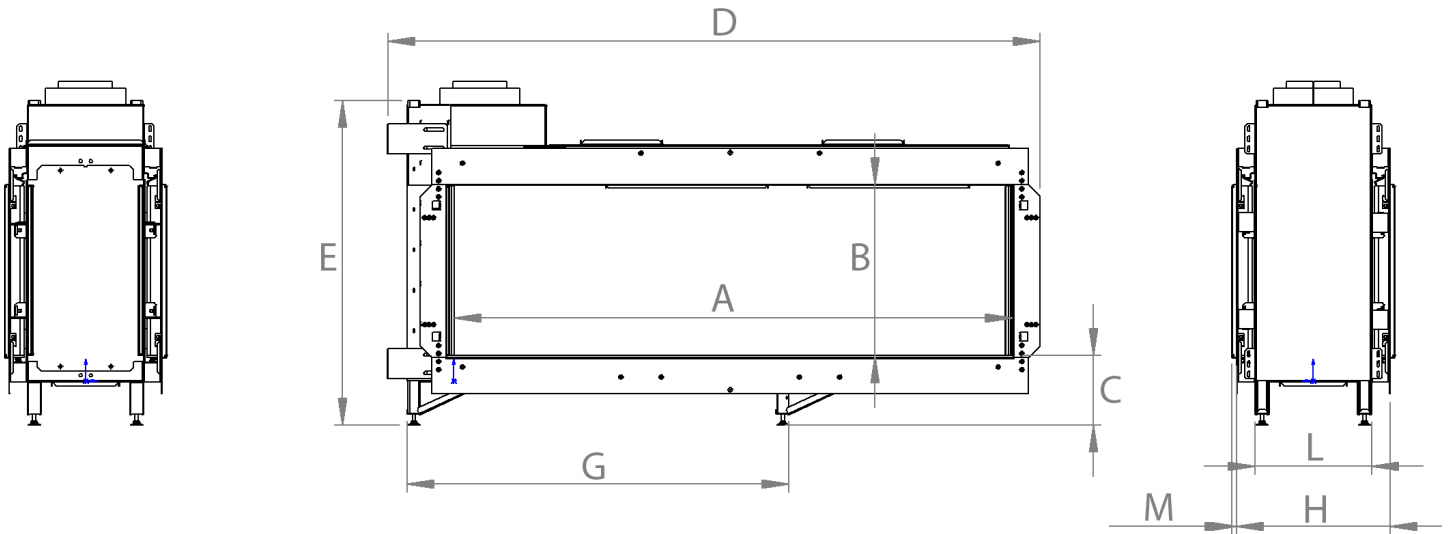

manufactured by
Element4 B.V.

Club 140 T Cut Sheet

distributed by
EuropeanHome

06/2021

LETTER	A	B	C	D	E	G	H	I	K	L	M	O
INCHES	54 ⁷ / ₁₆	16 ¹ / ₁₆	6 ¹ / ₁₆	63 ¹ / ₁₆	31 ¹ / ₁₆	37 ⁵ / ₁₆	14 ¹³ / ₁₆	7 ¹ / ₂	9	11 ³ / ₈	¹ / ₂	12
[MILLIMETERS]	[1383]	[423]	[170]	[1617]	[804]	[947]	[377]	[191]	[229]	[289]	[12]	[305]

This information is for reference only. Please consult the Installation Manual for all details prior to making any design decisions.
Conversions from millimeters are rounded to the nearest fraction. A DWG file is available at www.europeanhome.com