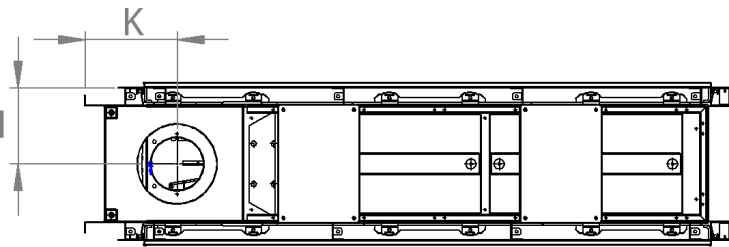

manufactured by
Element4 B.V.

Club 140 T Cut Sheet

distributed by
EuropeanHome

06/2021

LETTER	A	B	C	D	E	G	H	I	K	L	M	O
INCHES	54 ⁷ / ₁₆	16 ¹ / ₁₆	6 ¹ / ₁₆	63 ¹ / ₁₆	31 ¹ / ₁₆	37 ⁵ / ₁₆	14 ¹³ / ₁₆	7 ¹ / ₂	9	11 ³ / ₈	¹ / ₂	12
[MILLIMETERS]	[1383]	[423]	[170]	[1617]	[804]	[947]	[377]	[191]	[229]	[289]	[12]	[305]

This information is for reference only. Please consult the Installation Manual for all details prior to making any design decisions.
Conversions from millimeters are rounded to the nearest fraction. A DWG file is available at www.europeanhome.com