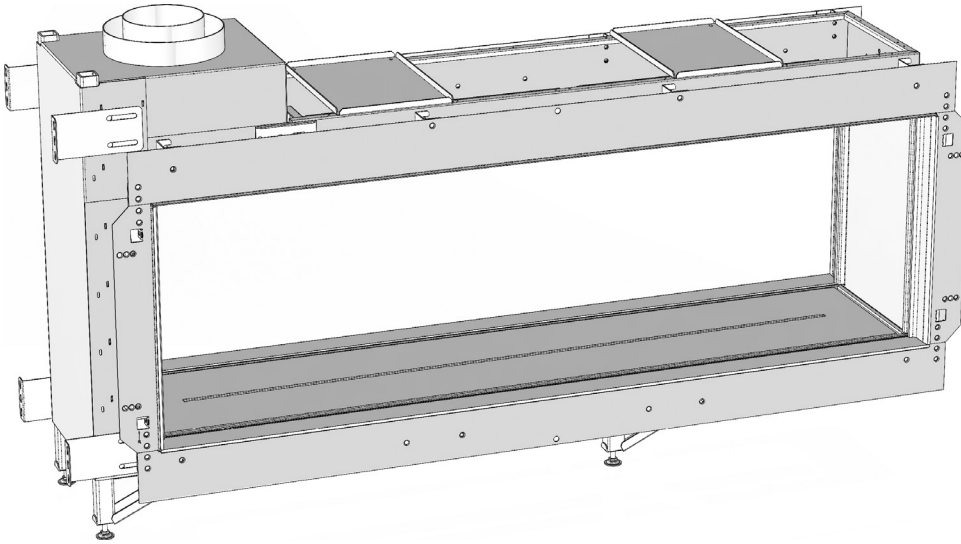

manufactured by
Element4 B.V.

Club 140 T Cut Sheet

distributed by
EuropeanHome

06/2021

LETTER	A	B	C	D	E	G	H	I	K	L	M	O
INCHES	54 ⁷ / ₁₆	16 ¹ / ₁₆	6 ¹ / ₁₆	63 ¹ / ₁₆	31 ¹ / ₁₆	37 ⁵ / ₁₆	14 ¹³ / ₁₆	7 ¹ / ₂	9	11 ³ / ₈	¹ / ₂	12
[MILLIMETERS]	[1383]	[423]	[170]	[1617]	[804]	[947]	[377]	[191]	[229]	[289]	[12]	[305]