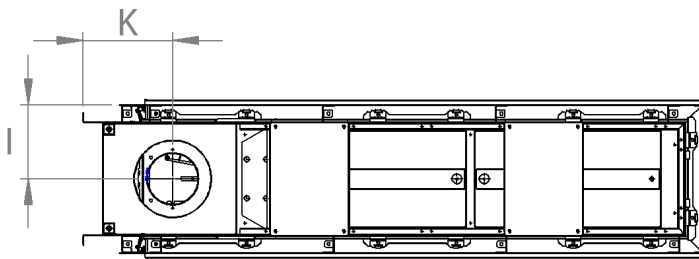

manufactured by
Element4 B.V.

Club 140 R Cut Sheet

distributed by
EuropeanHome

06/2021

LETTER	A	B	C	D	E	G	H	I	K	L	M	O
INCHES	54 ⁷ / ₁₆	16 ¹ / ₁₆	6 ¹ / ₁₆	62 ¹ / ₂	31 ¹ / ₁₆	37 ⁵ / ₁₆	14 ¹³ / ₁₆	7 ¹ / ₂	9	11 ³ / ₈	¹ / ₂	12
[MILLIMETERS]	[1383]	[423]	[170]	[1588]	[804]	[947]	[377]	[191]	[229]	[289]	[12]	[305]

This information is for reference only. Please consult the Installation Manual for all details prior to making any design decisions.
Conversions from millimeters are rounded to the nearest fraction. A DWG file is available at www.europeanhome.com