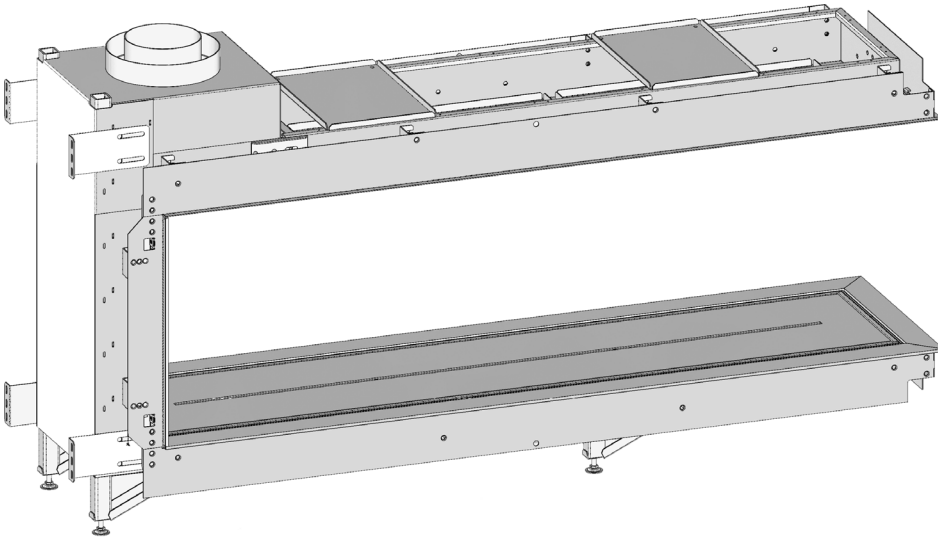

manufactured by
Element4 B.V.

Club 140 R Cut Sheet

distributed by
EuropeanHome

06/2021

LETTER	A	B	C	D	E	G	H	I	K	L	M	O
INCHES	54 ⁷ / ₁₆	16 ¹ / ₁₆	6 ¹ / ₁₆	62 ¹ / ₂	31 ¹ / ₁₆	37 ⁵ / ₁₆	14 ¹³ / ₁₆	7 ¹ / ₂	9	11 ³ / ₈	¹ / ₂	12
[MILLIMETERS]	[1383]	[423]	[170]	[1588]	[804]	[947]	[377]	[191]	[229]	[289]	[12]	[305]