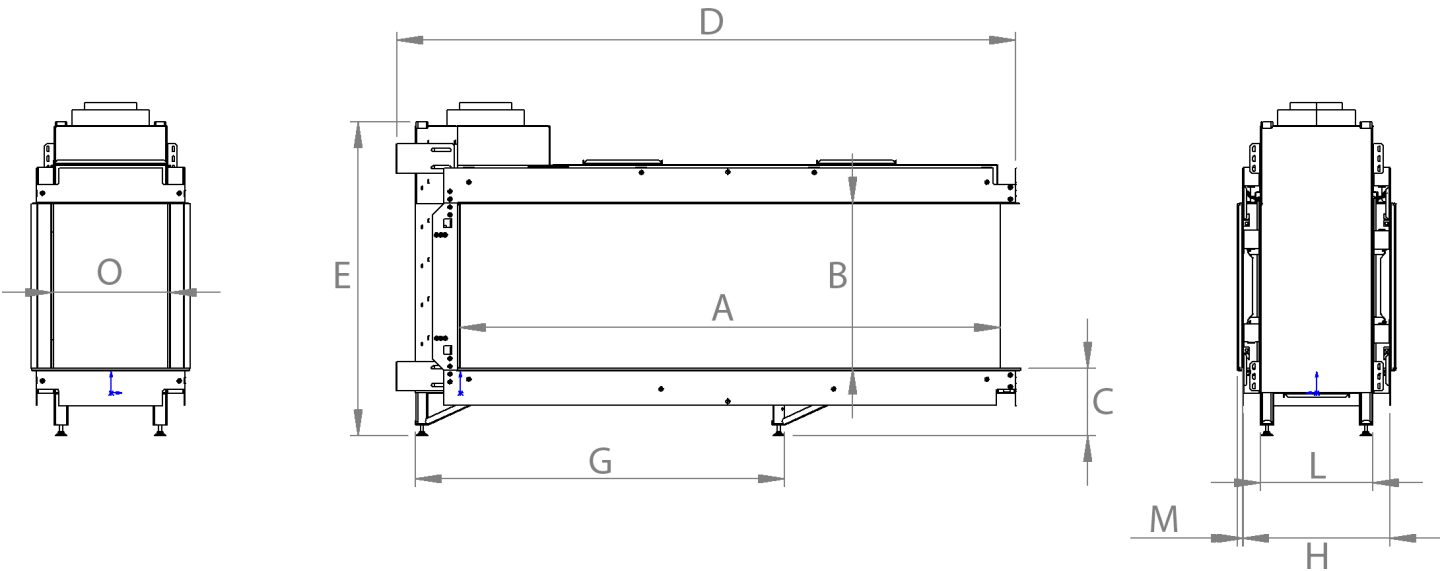

manufactured by
Element4 B.V.

Club 140 R Cut Sheet

distributed by
EuropeanHome

06/2021

LETTER	A	B	C	D	E	G	H	I	K	L	M	O
INCHES	54 ⁷ / ₁₆	16 ¹ / ₁₆	6 ¹ / ₁₆	62 ¹ / ₂	31 ¹ / ₁₆	37 ⁵ / ₁₆	14 ¹³ / ₁₆	7 ¹ / ₂	9	11 ³ / ₈	¹ / ₂	12
[MILLIMETERS]	[1383]	[423]	[170]	[1588]	[804]	[947]	[377]	[191]	[229]	[289]	[12]	[305]

This information is for reference only. Please consult the Installation Manual for all details prior to making any design decisions.
Conversions from millimeters are rounded to the nearest fraction. A DWG file is available at www.europeanhome.com