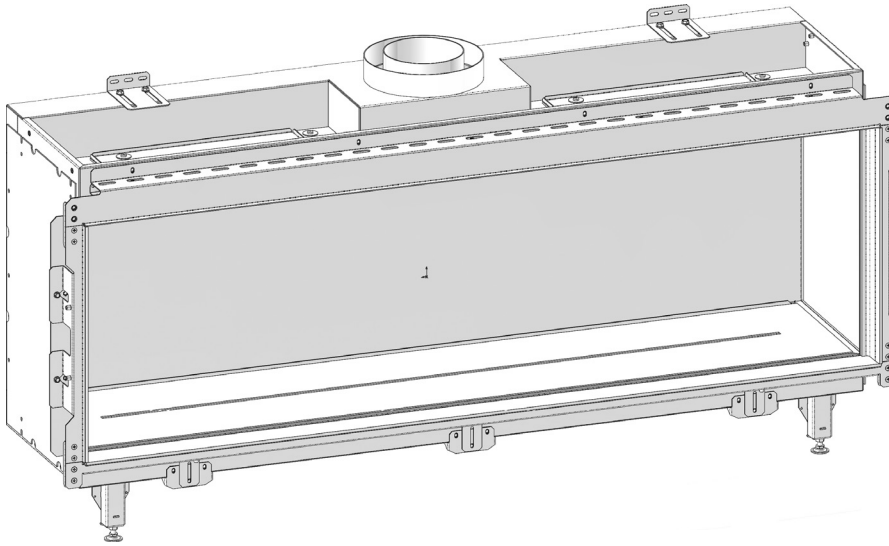

manufactured by
Element4 B.V.

Club 140 F Cut Sheet

distributed by
EuropeanHome

06/2021

LETTER	A	B	C	D	E	G	H	I	K	L	M
INCHES	54	16 ⁷ / ₁₆	6 ³ / ₄	58 ⁹ / ₁₆	26 ⁹ / ₁₆	50 ³ / ₈	15 ⁵ / ₁₆	4 ¹¹ / ₁₆	27 ¹ / ₂	13	¹ / ₂
[MILLIMETERS]	[1372]	[418]	[172]	[1488]	[674]	[1280]	[389]	[119]	[699]	[330]	[12]