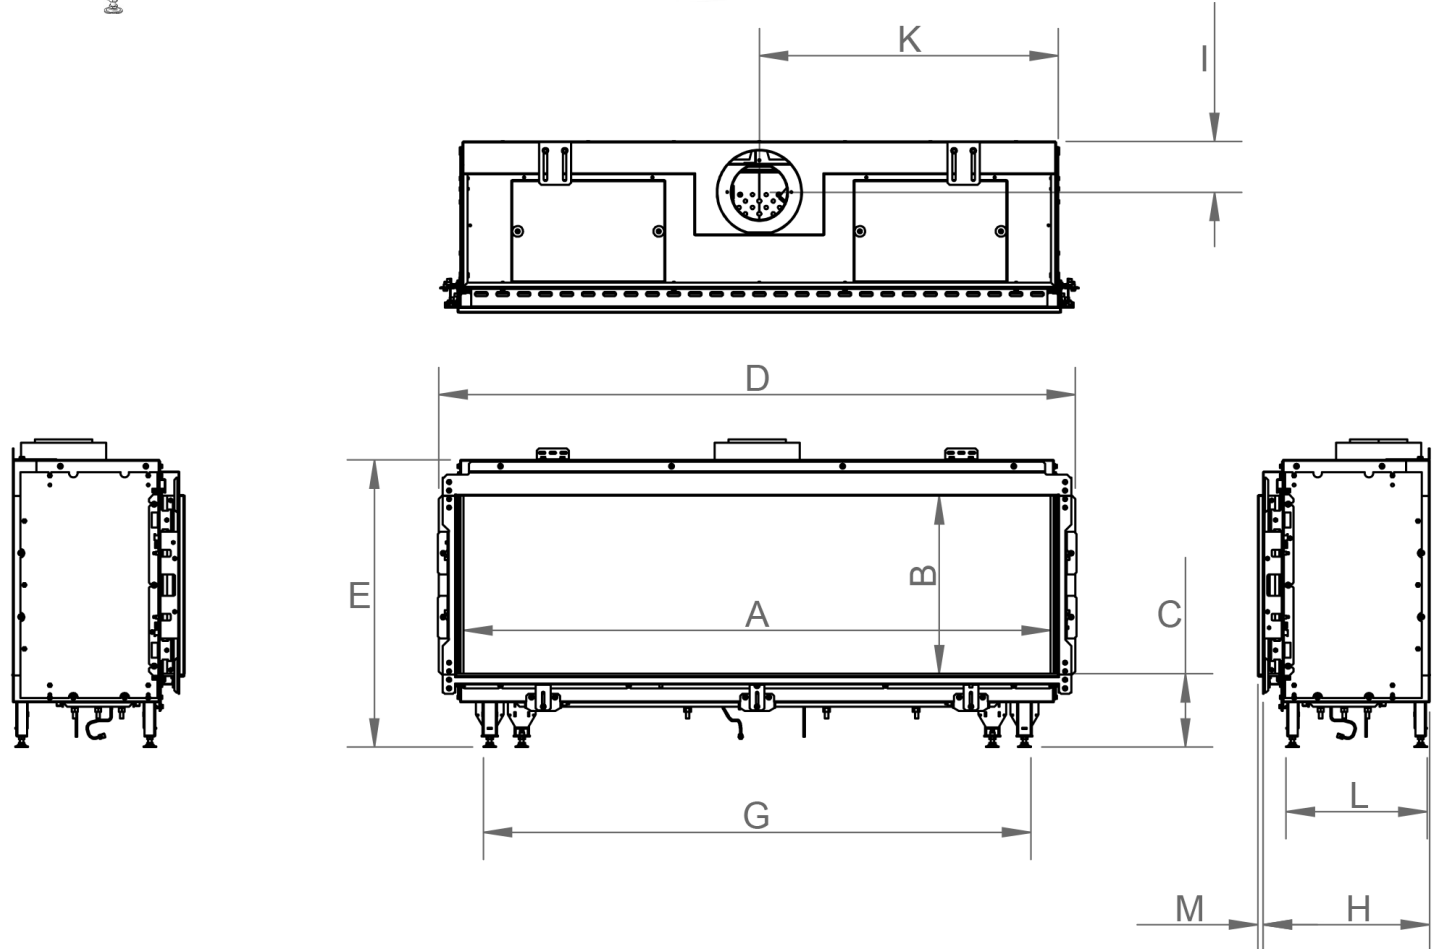

manufactured by
Element4 B.V.

Club 140 F Cut Sheet

distributed by
EuropeanHome

06/2021

LETTER	A	B	C	D	E	G	H	I	K	L	M
INCHES	54	16 ⁷ / ₁₆	6 ³ / ₄	58 ⁹ / ₁₆	26 ⁹ / ₁₆	50 ³ / ₈	15 ⁵ / ₁₆	4 ¹¹ / ₁₆	27 ¹ / ₂	13	¹ / ₂
[MILLIMETERS]	[1372]	[418]	[172]	[1488]	[674]	[1280]	[389]	[119]	[699]	[330]	[12]

This information is for reference only. Please consult the Installation Manual for all details prior to making any design decisions.
Conversions from millimeters are rounded to the nearest fraction. A DWG file is available at www.europeanhome.com