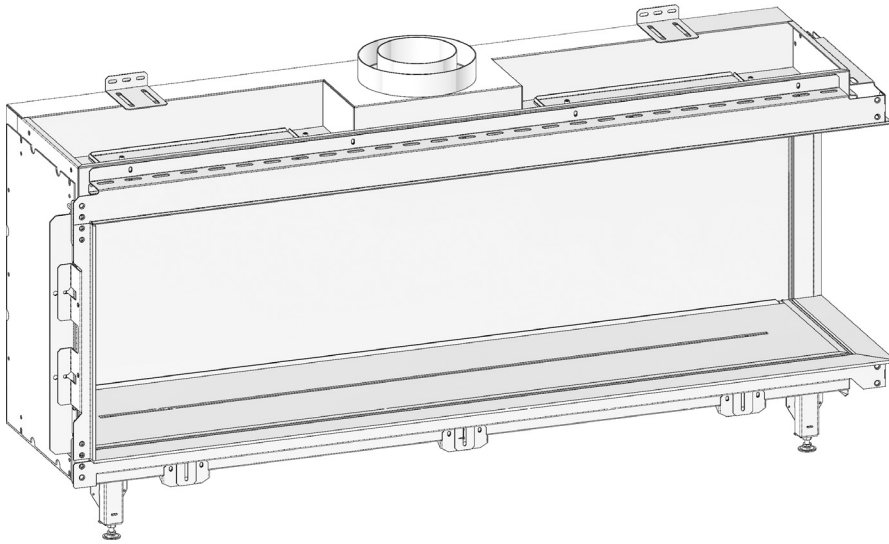

manufactured by
Element4 B.V.

Club 140 C LC/RC Cut Sheet

distributed by
EuropeanHome

06/2021

Club 140 RC shown
(Club 140 LC is a mirror image)

LETTER	A	B	C	D	E	G	H	I	K	L	M	O
INCHES	54 ⁷ / ₁₆	16 ⁹ / ₁₆	6 ¹¹ / ₁₆	58 ¹⁵ / ₁₆	26 ⁹ / ₁₆	50 ³ / ₈	15 ⁵ / ₁₆	4 ¹¹ / ₁₆	27 ¹ / ₂	13	¹ / ₂	11 ⁵ / ₈
[MILLIMETERS]	[1383]	[420]	[170]	[1497]	[674]	[1280]	[389]	[119]	[699]	[330]	[12]	[295]