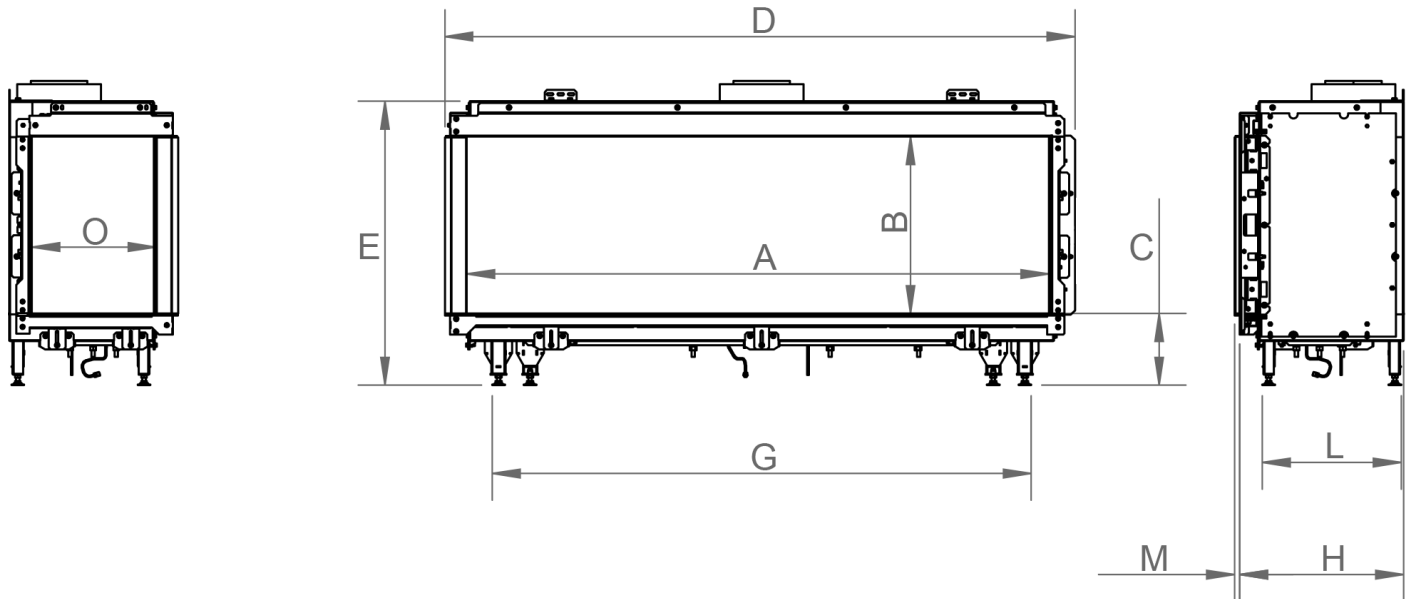

manufactured by
Element4 B.V.

Club 140 C LC/RC Cut Sheet

distributed by
EuropeanHome

06/2021

Club 140 RC shown
(Club 140 LC is a mirror image)

LETTER	A	B	C	D	E	G	H	I	K	L	M	O
INCHES	54 ⁷ / ₁₆	16 ⁹ / ₁₆	6 ¹¹ / ₁₆	58 ¹⁵ / ₁₆	26 ⁹ / ₁₆	50 ³ / ₈	15 ⁵ / ₁₆	4 ¹¹ / ₁₆	27 ¹ / ₂	13	¹ / ₂	11 ⁵ / ₈
[MILLIMETERS]	[1383]	[420]	[170]	[1497]	[674]	[1280]	[389]	[119]	[699]	[330]	[12]	[295]

This information is for reference only. Please consult the Installation Manual for all details prior to making any design decisions.
Conversions from millimeters are rounded to the nearest fraction. A DWG file is available at www.europeanhome.com