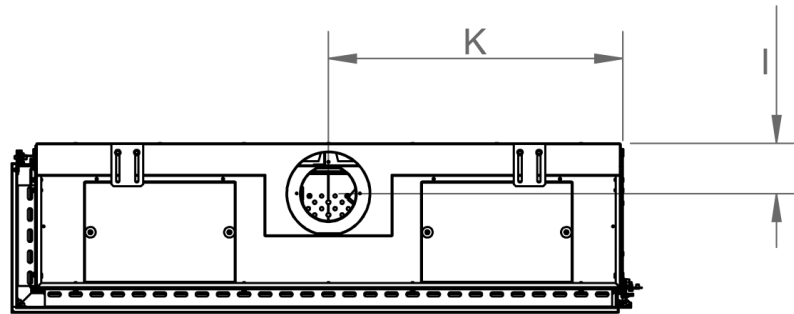

manufactured by
Element4 B.V.

Club 140 C LC/RC Cut Sheet

distributed by
EuropeanHome

06/2021

Club 140 RC shown
(Club 140 LC is a mirror image)

LETTER	A	B	C	D	E	G	H	I	K	L	M	O
INCHES	54 ⁷ / ₁₆	16 ⁹ / ₁₆	6 ¹¹ / ₁₆	58 ¹⁵ / ₁₆	26 ⁹ / ₁₆	50 ³ / ₈	15 ⁵ / ₁₆	4 ¹¹ / ₁₆	27 ¹ / ₂	13	¹ / ₂	11 ⁵ / ₈
[MILLIMETERS]	[1383]	[420]	[170]	[1497]	[674]	[1280]	[389]	[119]	[699]	[330]	[12]	[295]

This information is for reference only. Please consult the Installation Manual for all details prior to making any design decisions.
Conversions from millimeters are rounded to the nearest fraction. A DWG file is available at www.europeanhome.com