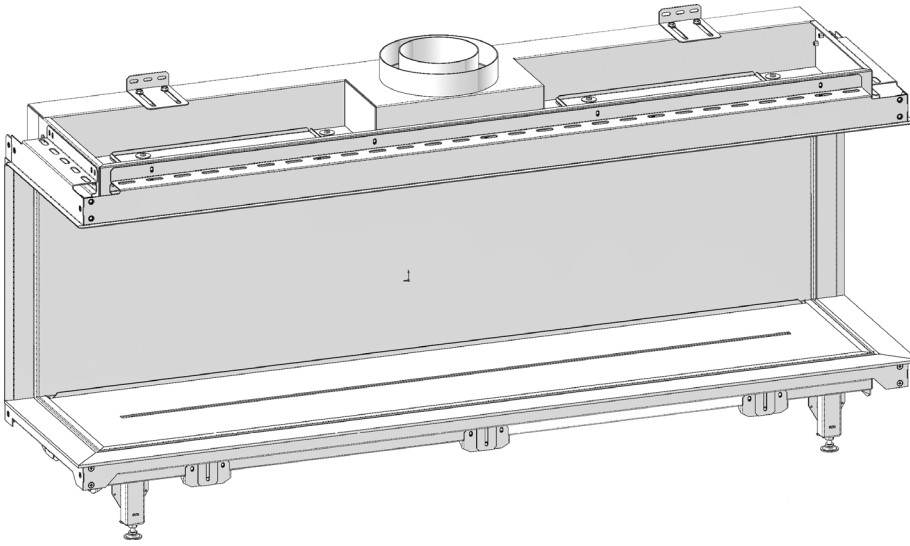

manufactured by
Element4 B.V.

Club 140 3S Cut Sheet

distributed by
EuropeanHome

06/2021

LETTER	A	B	C	D	E	G	H	I	K	L	M	O
INCHES	54 ⁷ / ₁₆	16 ⁹ / ₁₆	6 ¹ / ₁₆	58 ¹⁵ / ₁₆	26 ⁹ / ₁₆	50 ³ / ₈	15 ⁵ / ₁₆	4 ¹ / ₁₆	29 ¹ / ₈	13	¹ / ₂	11 ⁵ / ₈
[MILLIMETERS]	[1383]	[420]	[170]	[1497]	[674]	[1280]	[389]	[119]	[740]	[330]	[12]	[295]