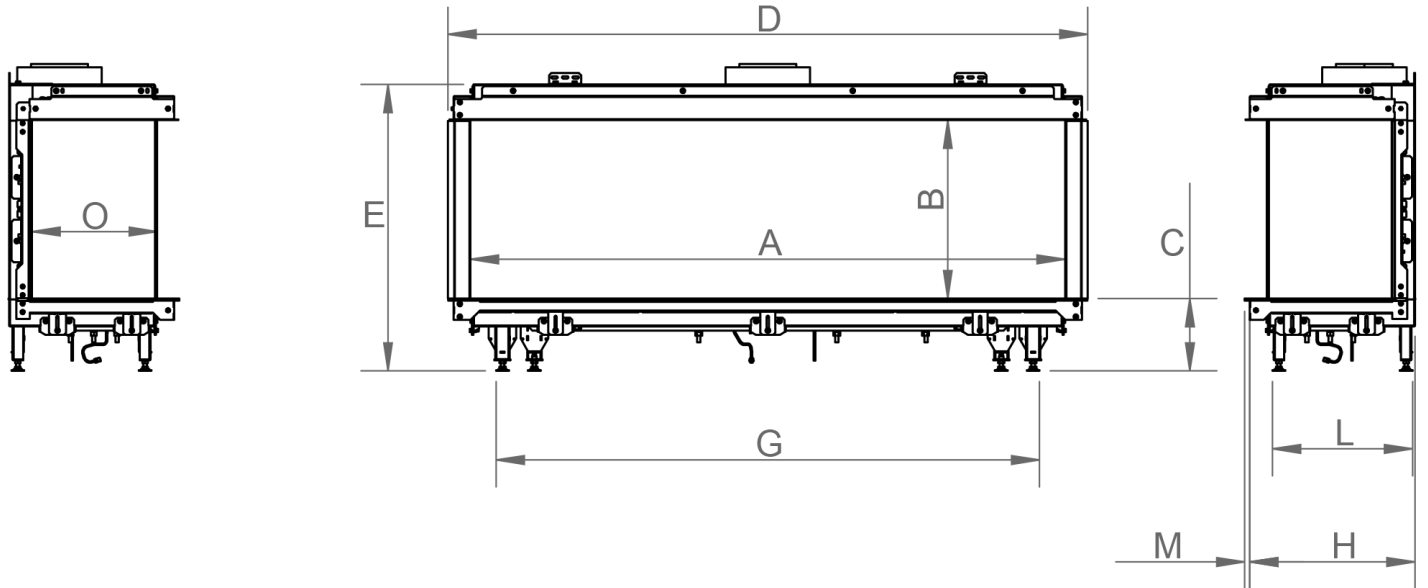

manufactured by
Element4 B.V.

Club 140 3S Cut Sheet

distributed by
EuropeanHome

06/2021

LETTER	A	B	C	D	E	G	H	I	K	L	M	O
INCHES	54 ⁷ / ₁₆	16 ⁹ / ₁₆	6 ¹ / ₁₆	58 ¹⁵ / ₁₆	26 ⁹ / ₁₆	50 ³ / ₈	15 ⁵ / ₁₆	4 ¹ / ₁₆	29 ¹ / ₈	13	¹ / ₂	11 ⁵ / ₈
[MILLIMETERS]	[1383]	[420]	[170]	[1497]	[674]	[1280]	[389]	[119]	[740]	[330]	[12]	[295]

This information is for reference only. Please consult the Installation Manual for all details prior to making any design decisions.
Conversions from millimeters are rounded to the nearest fraction. A DWG file is available at www.europeanhome.com