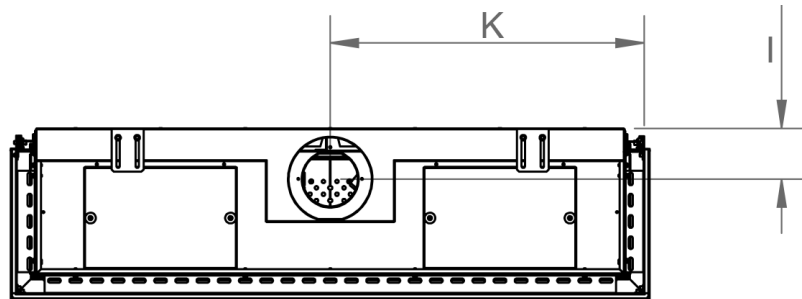

manufactured by
Element4 B.V.

Club 140 3S Cut Sheet

distributed by
EuropeanHome

06/2021

LETTER	A	B	C	D	E	G	H	I	K	L	M	O
INCHES	54 ⁷ / ₁₆	16 ⁹ / ₁₆	6 ¹ / ₁₆	58 ¹⁵ / ₁₆	26 ⁹ / ₁₆	50 ³ / ₈	15 ⁵ / ₁₆	4 ¹ / ₁₆	29 ¹ / ₈	13	¹ / ₂	11 ⁵ / ₈
[MILLIMETERS]	[1383]	[420]	[170]	[1497]	[674]	[1280]	[389]	[119]	[740]	[330]	[12]	[295]

This information is for reference only. Please consult the Installation Manual for all details prior to making any design decisions.
Conversions from millimeters are rounded to the nearest fraction. A DWG file is available at www.europeanhome.com