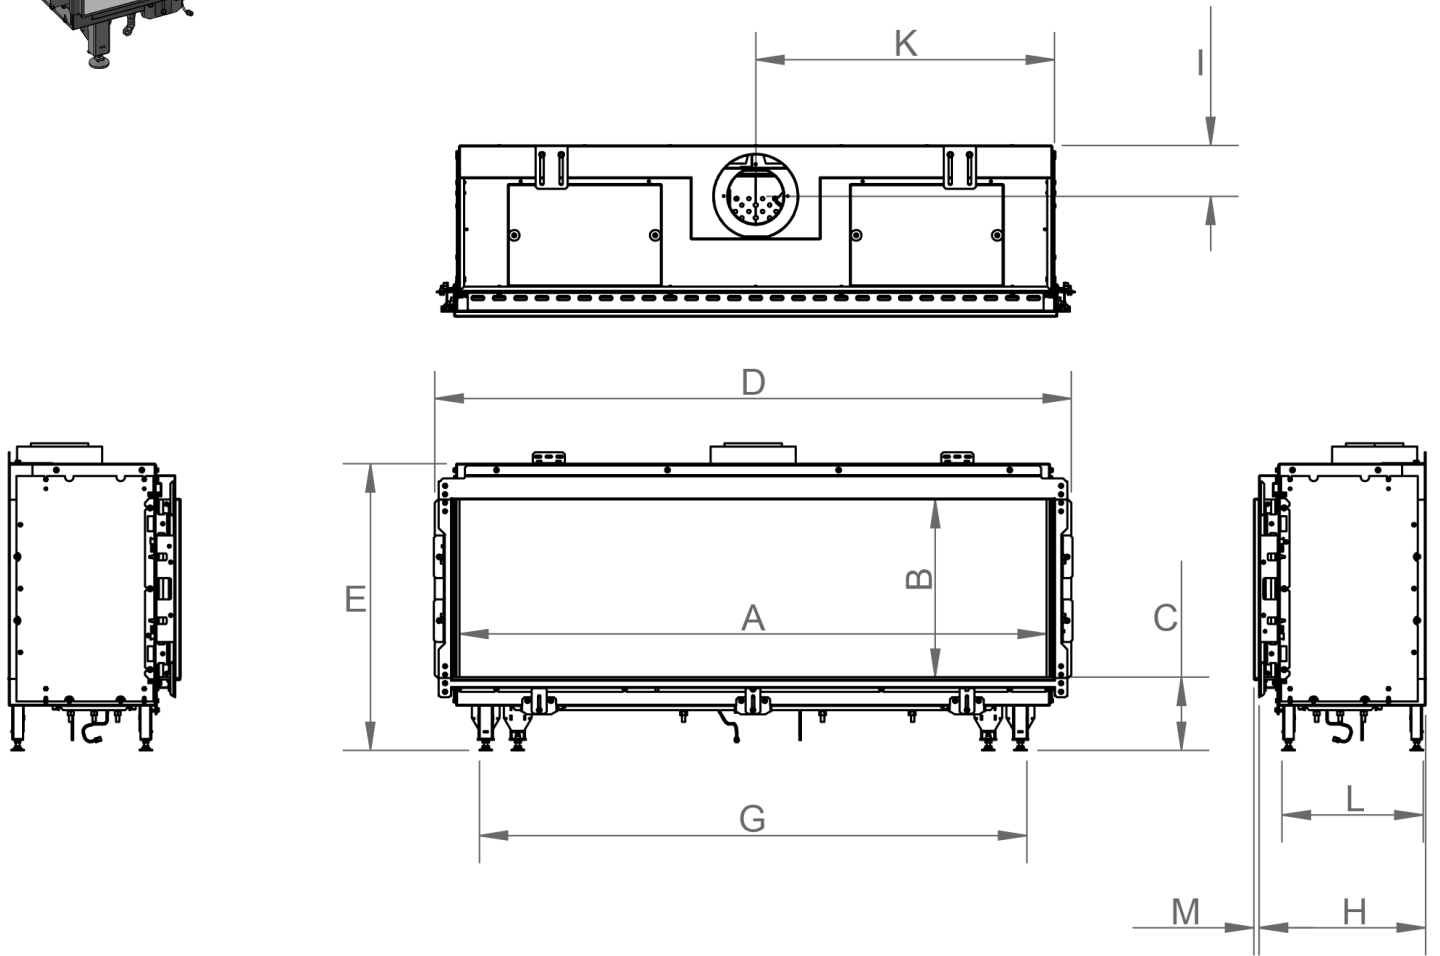

manufactured by
Element4 B.V.

Club 140 F Cut Sheet

distributed by
EuropeanHome

10/2019

LETTERS	A	B	C	D	E	G	H	I	K	L	M
INCHES	54"	16 ⁷ / ₁₆ "	6 ³ / ₄ "	58 ⁹ / ₁₆ "	26 ⁹ / ₁₆ "	50 ³ / ₈ "	15 ⁵ / ₁₆ "	4 ¹¹ / ₁₆ "	27 ¹ / ₂ "	13"	1 ¹ / ₂ "
[MILLIMETERS]	[1372]	[418]	[172]	[1488]	[674]	[1280]	[389]	[119]	[699]	[330]	[13]

This information is for reference only. Please consult the Installation Manual for all details prior to making any design decisions.
Conversions from millimeters are rounded to the nearest fraction. A DWG file is available at www.europeanhome.com