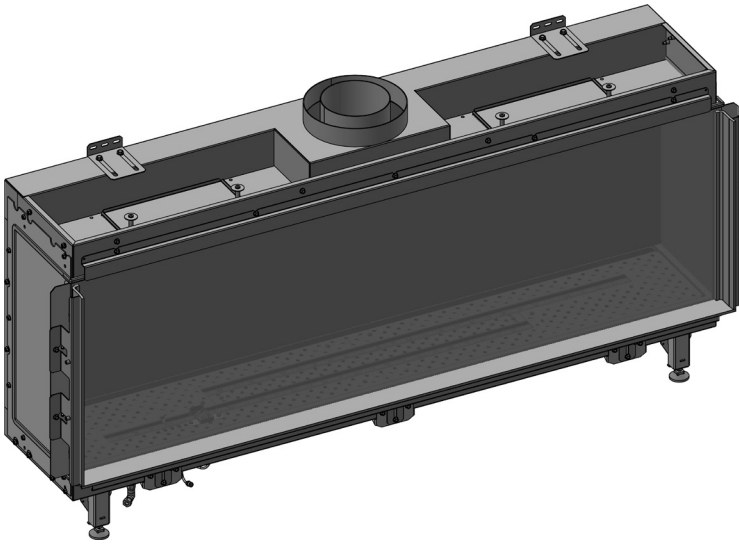

manufactured by
Element4 B.V.

Club 140 F Cut Sheet

distributed by
EuropeanHome

10/2019

LETTERS	A	B	C	D	E	G	H	I	K	L	M
INCHES	54"	16 ⁷ / ₁₆ "	6 ³ / ₄ "	58 ⁹ / ₁₆ "	26 ⁹ / ₁₆ "	50 ³ / ₈ "	15 ⁵ / ₁₆ "	4 ¹¹ / ₁₆ "	27 ¹ / ₂ "	13"	1 ¹ / ₂ "
[MILLIMETERS]	[1372]	[418]	[172]	[1488]	[674]	[1280]	[389]	[119]	[699]	[330]	[13]