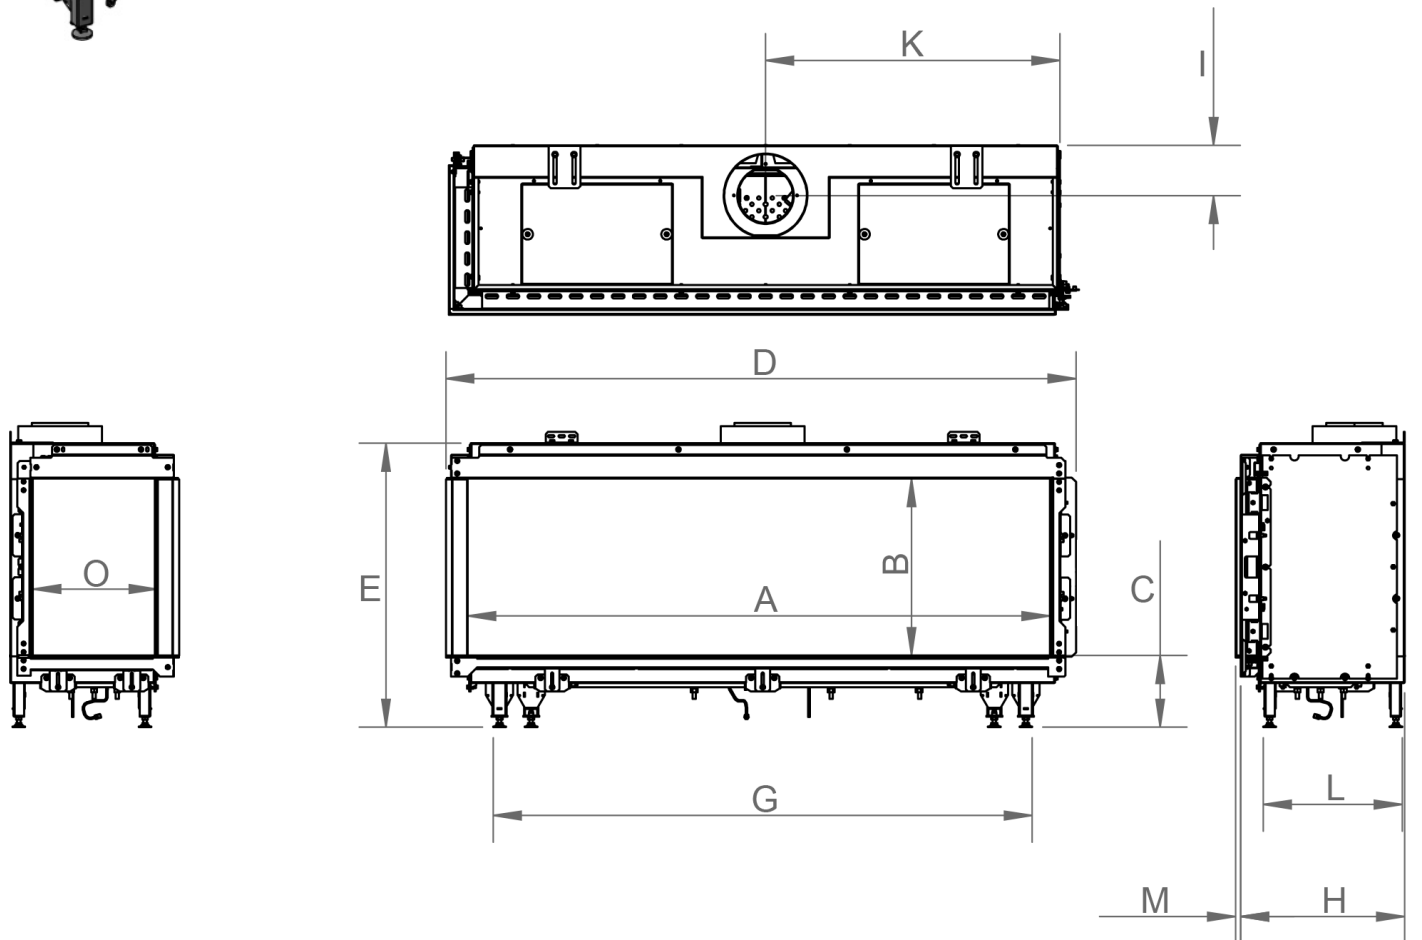

# Club 140 C LC/RC Cut Sheet

distributed by  
**EuropeanHome**

10/2017

Club 140 RC shown  
(Club 140 LC is a mirror image)

LETTERS	A	B	C	D	E	G	H	I	K	L	M	O
INCHES [MILLIMETERS]	54 $\frac{7}{16}$ " [1383]	16 $\frac{9}{16}$ " [420]	6 $\frac{11}{16}$ " [170]	58 $\frac{15}{16}$ " [1497]	26 $\frac{9}{16}$ " [674]	50 $\frac{3}{8}$ " [1280]	15 $\frac{5}{16}$ " [389]	4 $\frac{11}{16}$ " [119]	27 $\frac{1}{2}$ " [699]	13" [330]	$\frac{1}{2}$ " [13]	11 $\frac{5}{8}$ " [295]