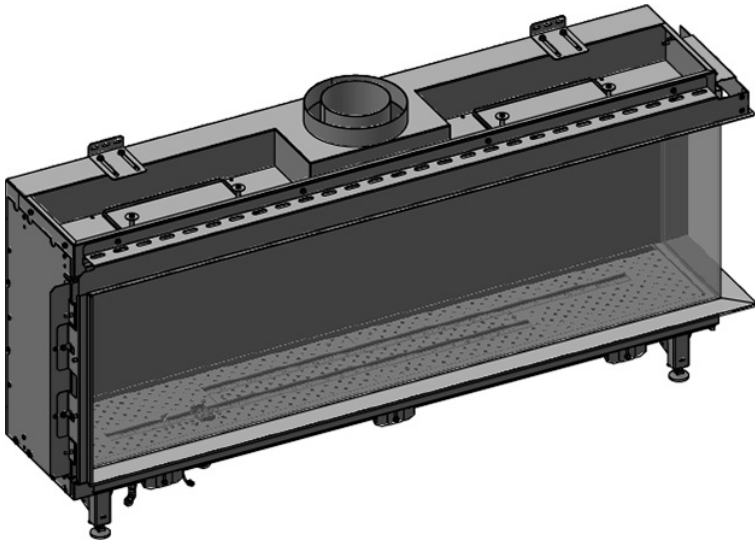

# Club 140 C LC/RC Cut Sheet

distributed by  
**EuropeanHome**

10/2017

Club 140 RC shown  
(Club 140 LC is a mirror image)

LETTERS	A	B	C	D	E	G	H	I	K	L	M	O
INCHES [MILLIMETERS]	54 $\frac{7}{16}$ " [1383]	16 $\frac{9}{16}$ " [420]	6 $\frac{11}{16}$ " [170]	58 $\frac{15}{16}$ " [1497]	26 $\frac{9}{16}$ " [674]	50 $\frac{3}{8}$ " [1280]	15 $\frac{5}{16}$ " [389]	4 $\frac{11}{16}$ " [119]	27 $\frac{1}{2}$ " [699]	13" [330]	$\frac{1}{2}$ " [13]	11 $\frac{5}{8}$ " [295]