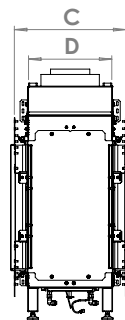

Letter	Inches	Millimeters
A	16 5/8	422
B	54 9/16	1386
C	15	381
D	11 3/16	284
E	-	-
F	11 7/16	290
G	32 13/16	833
H	60 5/8	1540
I	-	-
J	-	-
K	37 1/2	953
L	1/2	13

This information is for reference only. Please consult the Installation Manual for all details prior to making any design decisions.
Conversions from millimeters are rounded to the nearest fraction. This DWG file is available at www.europeanhome.com