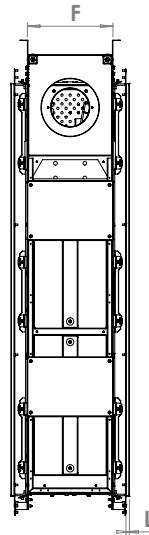

Letter	Inches	Millimeters
A	16 5/8	422
B	54 9/16	1386
C	15	381
D	11 3/16	284
E	-	-
F	11 7/16	290
G	32 13/16	833
H	60 5/8	1540
I	-	-
J	-	-
K	37 1/2	953
L	1/2	13

This information is for reference only. Please consult the Installation Manual for all details prior to making any design decisions.
Conversions from millimeters are rounded to the nearest fraction. This DWG file is available at www.europeanhome.com