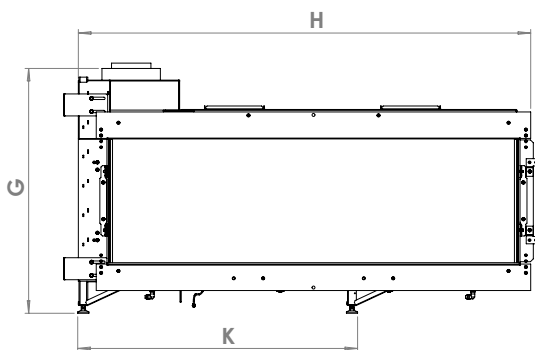

Letter	Inches	Millimeters
A	16 5/8	422
B	54 9/16	1386
C	15	381
D	11 3/16	284
E	-	-
F	11 7/16	290
G	32 13/16	833
H	60 5/8	1540
I	-	-
J	-	-
K	37 1/2	953
L	1/2	13

This information is for reference only. Please consult the Installation Manual for all details prior to making any design decisions.
Conversions from millimeters are rounded to the nearest fraction. This DWG file is available at www.europeanhome.com