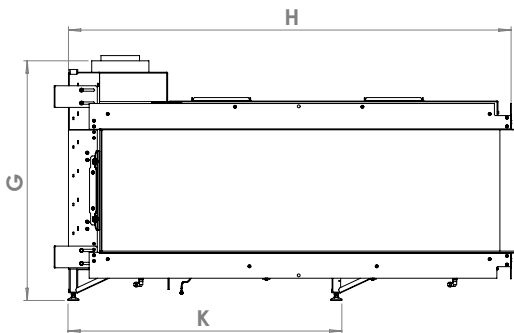

Letter	Inches	Millimeters
A	16 5/8	422
B	54 9/16	1386
C	15	381
D	11 3/16	284
E	11 9/16	294
F	11 3/8	289
G	32 13/16	833
H	60 5/8	1540
I	-	-
J	-	-
K	37 1/2	953
L	1/2	13

This information is for reference only. Please consult the Installation Manual for all details prior to making any design decisions.
Conversions from millimeters are rounded to the nearest fraction. This DWG file is available at www.europeanhome.com