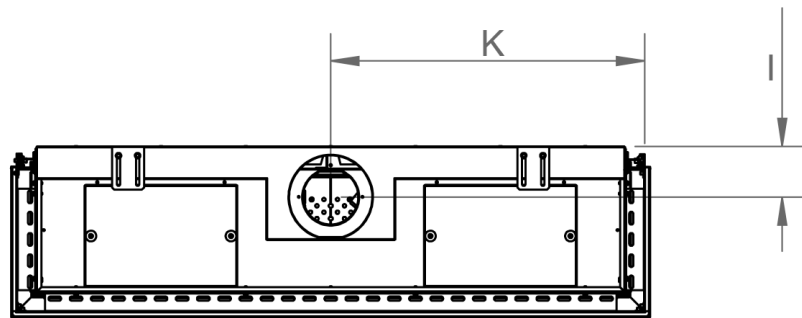

manufactured by
Element4 B.V.

Tridore 140 Cut Sheet

distributed by
EuropeanHome

11/2017

LETTERS	A	B	C	D	E	G	H	I	K	L	M	O
INCHES [MILLIMETERS]	54 $\frac{7}{16}$ " [1383]	16 $\frac{9}{16}$ " [420]	6 $\frac{11}{16}$ " [170]	58 $\frac{15}{16}$ " [1497]	26 $\frac{9}{16}$ " [674]	50 $\frac{3}{8}$ " [1280]	15 $\frac{5}{16}$ " [389]	4 $\frac{11}{16}$ " [119]	29 $\frac{1}{8}$ " [740]	13" [330]	$\frac{1}{2}$ " [13]	11 $\frac{5}{8}$ " [295]

This information is for reference only. Please consult the Installation Manual for all details prior to making any design decisions.
Conversions from millimeters are rounded to the nearest fraction. A DWG file is available at www.europeanhome.com