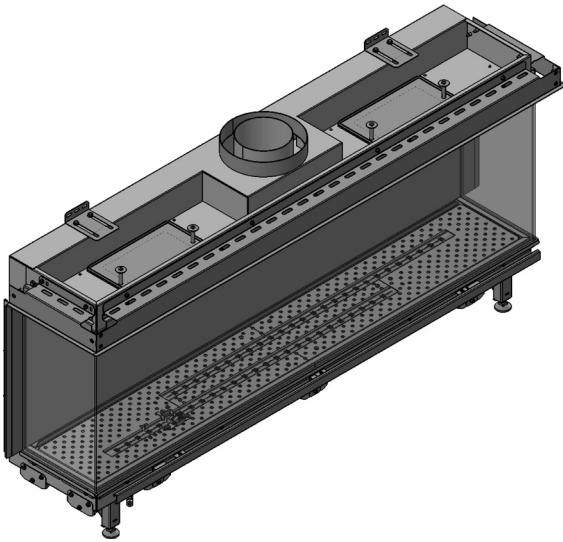

manufactured by
Element4 B.V.

Tridore 140 Cut Sheet

distributed by
EuropeanHome

11/2017

LETTERS	A	B	C	D	E	G	H	I	K	L	M	O
INCHES [MILLIMETERS]	54 $\frac{7}{16}$ " [1383]	16 $\frac{9}{16}$ " [420]	6 $\frac{11}{16}$ " [170]	58 $\frac{15}{16}$ " [1497]	26 $\frac{9}{16}$ " [674]	50 $\frac{3}{8}$ " [1280]	15 $\frac{5}{16}$ " [389]	4 $\frac{11}{16}$ " [119]	29 $\frac{1}{8}$ " [740]	13" [330]	$\frac{1}{2}$ " [13]	11 $\frac{5}{8}$ " [295]