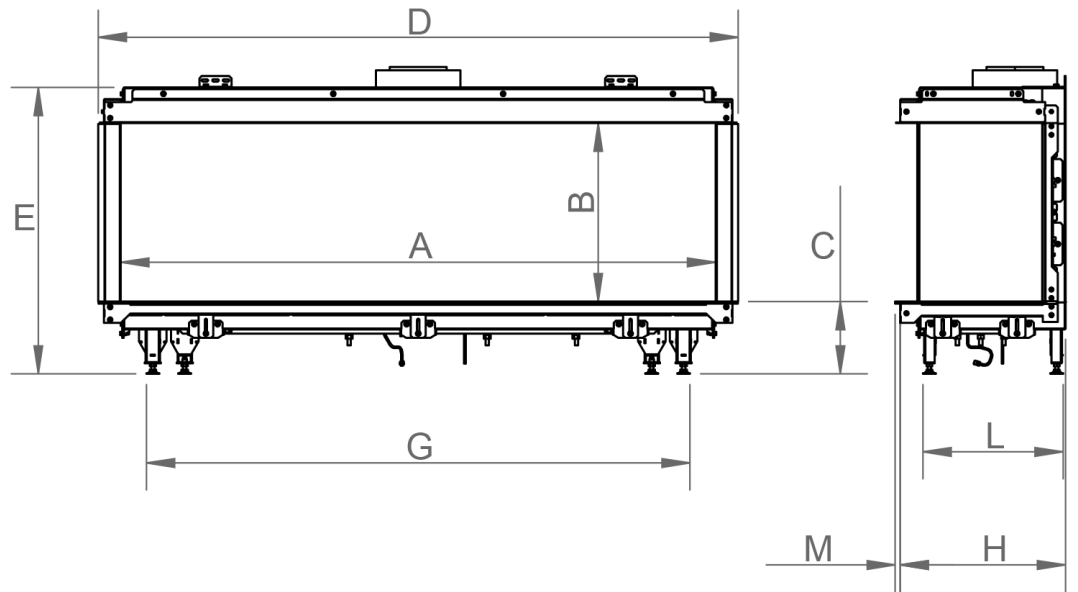

manufactured by
Element4 B.V.

Tridore 140 Cut Sheet

distributed by
EuropeanHome

11/2017

LETTERS	A	B	C	D	E	G	H	I	K	L	M	O
INCHES [MILLIMETERS]	54 $\frac{7}{16}$ " [1383]	16 $\frac{9}{16}$ " [420]	6 $\frac{11}{16}$ " [170]	58 $\frac{15}{16}$ " [1497]	26 $\frac{9}{16}$ " [674]	50 $\frac{3}{8}$ " [1280]	15 $\frac{5}{16}$ " [389]	4 $\frac{11}{16}$ " [119]	29 $\frac{1}{8}$ " [740]	13" [330]	$\frac{1}{2}$ " [13]	11 $\frac{5}{8}$ " [295]

This information is for reference only. Please consult the Installation Manual for all details prior to making any design decisions.
Conversions from millimeters are rounded to the nearest fraction. A DWG file is available at www.europeanhome.com