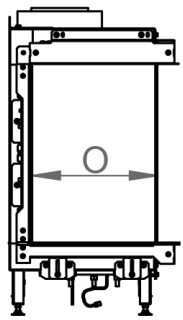

manufactured by
Element4 B.V.

Tridore 140 Cut Sheet

distributed by
EuropeanHome

11/2017

LETTERS	A	B	C	D	E	G	H	I	K	L	M	O
INCHES [MILLIMETERS]	54 $\frac{7}{16}$ " [1383]	16 $\frac{9}{16}$ " [420]	6 $\frac{11}{16}$ " [170]	58 $\frac{15}{16}$ " [1497]	26 $\frac{9}{16}$ " [674]	50 $\frac{3}{8}$ " [1280]	15 $\frac{5}{16}$ " [389]	4 $\frac{11}{16}$ " [119]	29 $\frac{1}{8}$ " [740]	13" [330]	$\frac{1}{2}$ " [13]	11 $\frac{5}{8}$ " [295]

This information is for reference only. Please consult the Installation Manual for all details prior to making any design decisions.
Conversions from millimeters are rounded to the nearest fraction. A DWG file is available at www.europeanhome.com