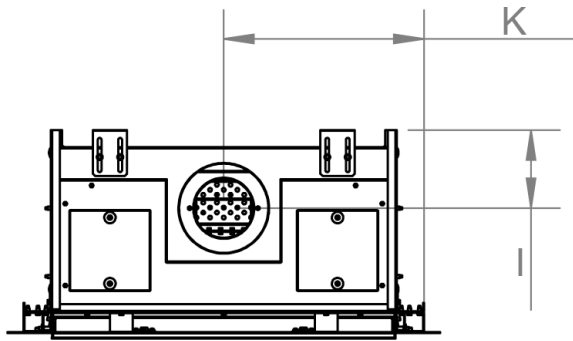

manufactured by
Element4 B.V.

Modore 75H Cut Sheet

distributed by
EuropeanHome

09/2019

LETTER	A	B	C	D	E	G	H	I	K	L	M
INCHES [MILLIMETER]	28 $\frac{3}{16}$ " [716]	25 $\frac{5}{8}$ " [651]	5 $\frac{7}{8}$ " [150]	37 $\frac{3}{8}$ " [950]	36 $\frac{1}{2}$ " [927]	30 $\frac{1}{4}$ " [768]	17 $\frac{9}{16}$ " [446]	6 $\frac{3}{4}$ " [172]	17 $\frac{5}{16}$ " [440]	13 $\frac{5}{16}$ " [338]	$\frac{1}{2}$ " [13]

This information is for reference only. Please consult the Installation Manual for all details prior to making any design decisions.
Conversions from millimeters are rounded to the nearest fraction. A DWG file is available at www.europeanhome.com