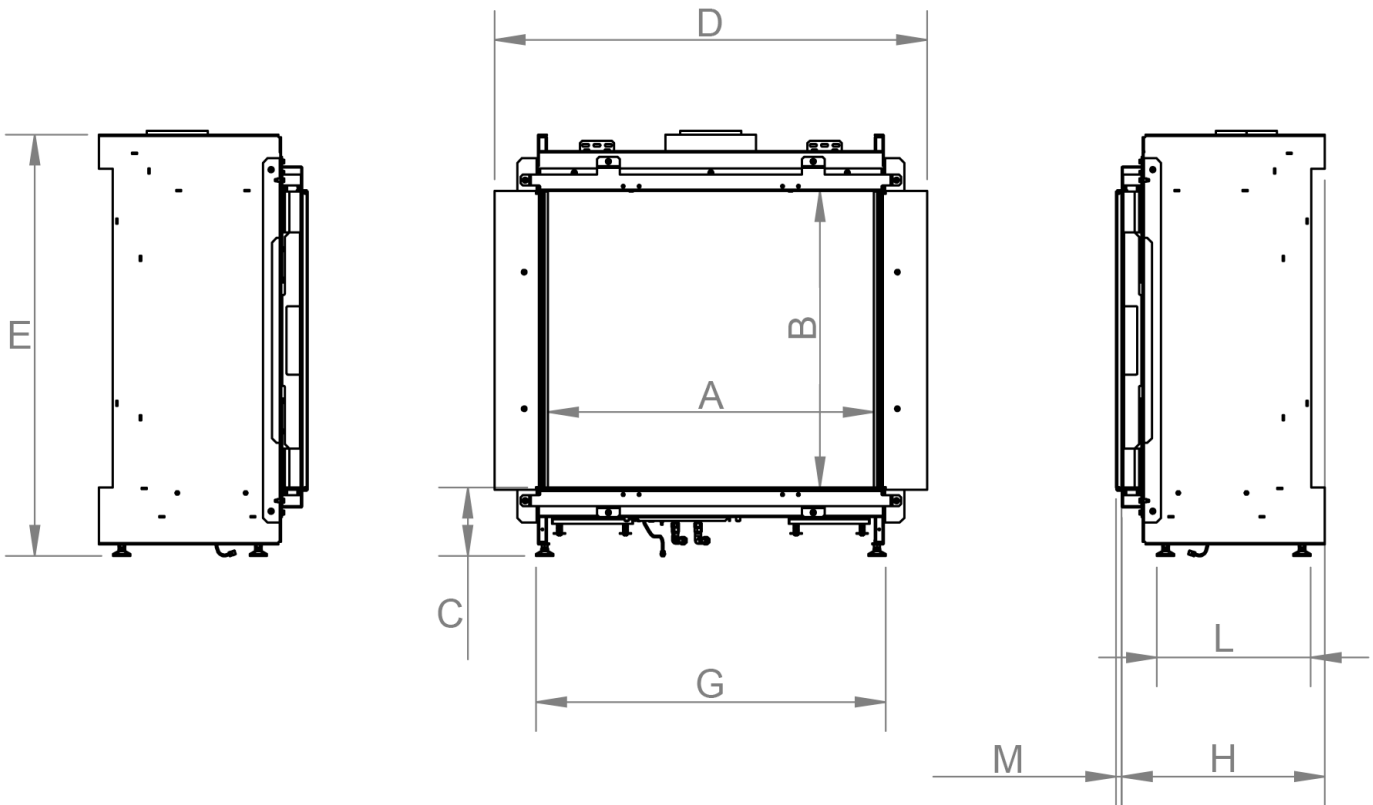

manufactured by
Element4 B.V.

Modore 75H Cut Sheet

distributed by
EuropeanHome

09/2019

LETTER	A	B	C	D	E	G	H	I	K	L	M
INCHES [MILLIMETER]	28 $\frac{3}{16}$ " [716]	25 $\frac{5}{8}$ " [651]	5 $\frac{7}{8}$ " [150]	37 $\frac{3}{8}$ " [950]	36 $\frac{1}{2}$ " [927]	30 $\frac{1}{4}$ " [768]	17 $\frac{9}{16}$ " [446]	6 $\frac{3}{4}$ " [172]	17 $\frac{5}{16}$ " [440]	13 $\frac{5}{16}$ " [338]	$\frac{1}{2}$ " [13]

This information is for reference only. Please consult the Installation Manual for all details prior to making any design decisions.
Conversions from millimeters are rounded to the nearest fraction. A DWG file is available at www.europeanhome.com