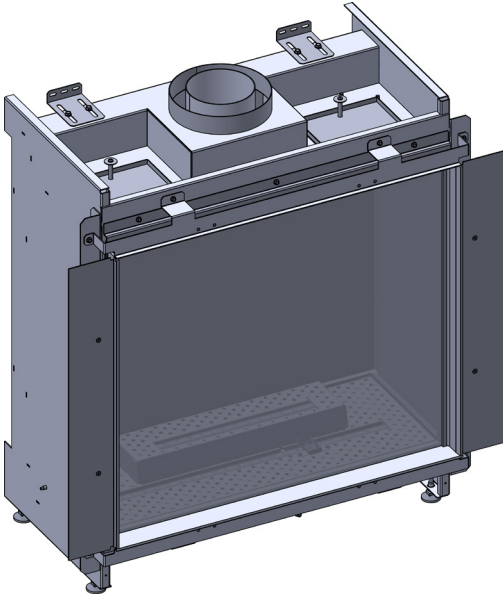

manufactured by
Element4 B.V.

Modore 75H Cut Sheet

distributed by
EuropeanHome

09/2019

LETTER	A	B	C	D	E	G	H	I	K	L	M
INCHES [MILLIMETER]	28 $\frac{3}{16}$ " [716]	25 $\frac{5}{8}$ " [651]	5 $\frac{7}{8}$ " [150]	37 $\frac{3}{8}$ " [950]	36 $\frac{1}{2}$ " [927]	30 $\frac{1}{4}$ " [768]	17 $\frac{9}{16}$ " [446]	6 $\frac{3}{4}$ " [172]	17 $\frac{5}{16}$ " [440]	13 $\frac{5}{16}$ " [338]	$\frac{1}{2}$ " [13]