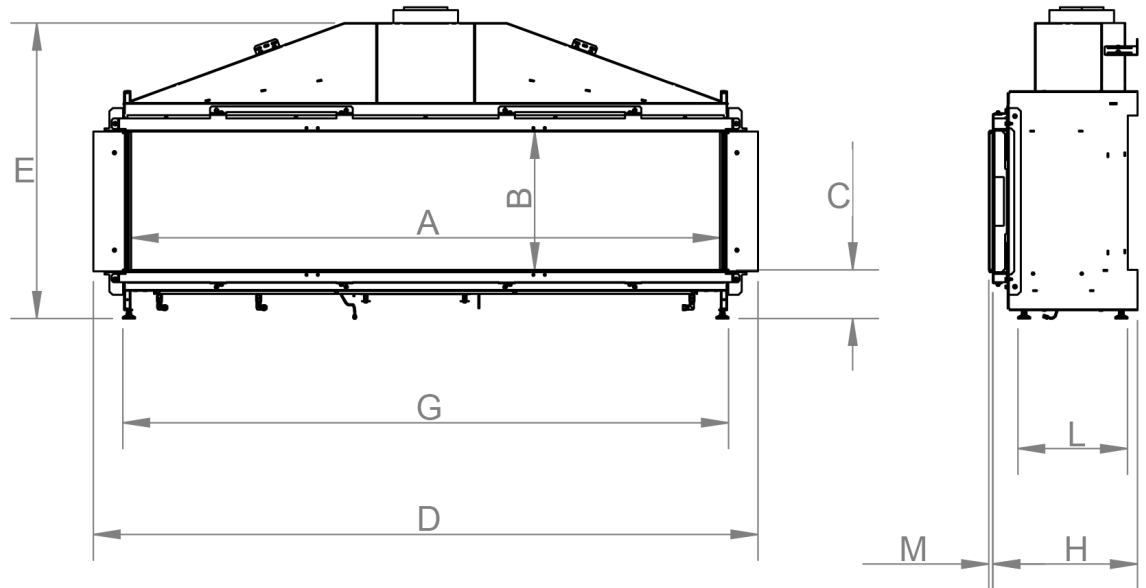

# Modore 185 Cut Sheet

distributed by  
**EuropeanHome**

09/2019

LETTER	A	B	C	D	E	G	H	I	K	L	M
INCHES [MILLIMETER]	71 $\frac{1}{2}$ " [1816]	16 $\frac{3}{4}$ " [426]	5 $\frac{7}{8}$ " [150]	80 $\frac{11}{16}$ " [2050]	35 $\frac{13}{16}$ " [910]	73 $\frac{9}{16}$ " [1868]	17 $\frac{9}{16}$ " [446]	6 $\frac{3}{4}$ " [172]	36 $\frac{5}{8}$ " [930]	13 $\frac{5}{16}$ " [338]	$\frac{1}{2}$ " [13]