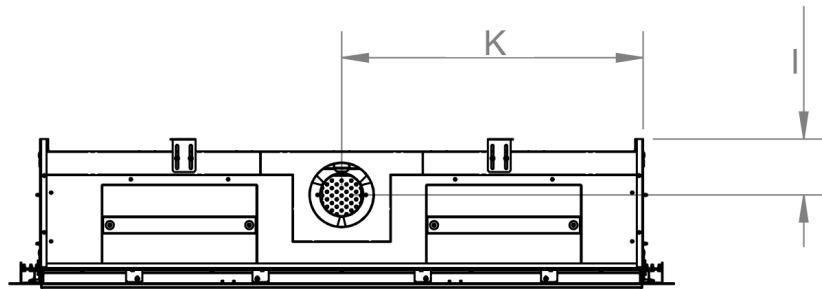

# Modore 185 Cut Sheet

distributed by  
**EuropeanHome**

09/2019

LETTER	A	B	C	D	E	G	H	I	K	L	M
INCHES [MILLIMETER]	71 $\frac{1}{2}$ " [1816]	16 $\frac{3}{4}$ " [426]	5 $\frac{7}{8}$ " [150]	80 $\frac{11}{16}$ " [2050]	35 $\frac{13}{16}$ " [910]	73 $\frac{9}{16}$ " [1868]	17 $\frac{9}{16}$ " [446]	6 $\frac{3}{4}$ " [172]	36 $\frac{5}{8}$ " [930]	13 $\frac{5}{16}$ " [338]	$\frac{1}{2}$ " [13]

This information is for reference only. Please consult the Installation Manual for all details prior to making any design decisions.  
Conversions from millimeters are rounded to the nearest fraction. A DWG file is available at [www.europeanhome.com](http://www.europeanhome.com)