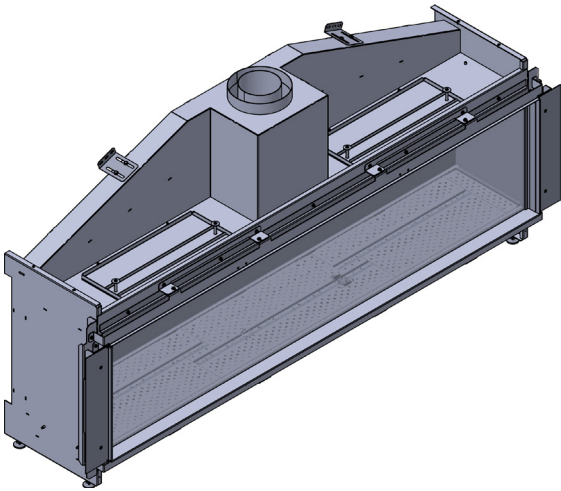

# Modore 185 Cut Sheet

distributed by  
**EuropeanHome**

09/2019

LETTER	A	B	C	D	E	G	H	I	K	L	M
INCHES [MILLIMETER]	71 $\frac{1}{2}$ " [1816]	16 $\frac{3}{4}$ " [426]	5 $\frac{7}{8}$ " [150]	80 $\frac{11}{16}$ " [2050]	35 $\frac{13}{16}$ " [910]	73 $\frac{9}{16}$ " [1868]	17 $\frac{9}{16}$ " [446]	6 $\frac{3}{4}$ " [172]	36 $\frac{5}{8}$ " [930]	13 $\frac{5}{16}$ " [338]	$\frac{1}{2}$ " [13]