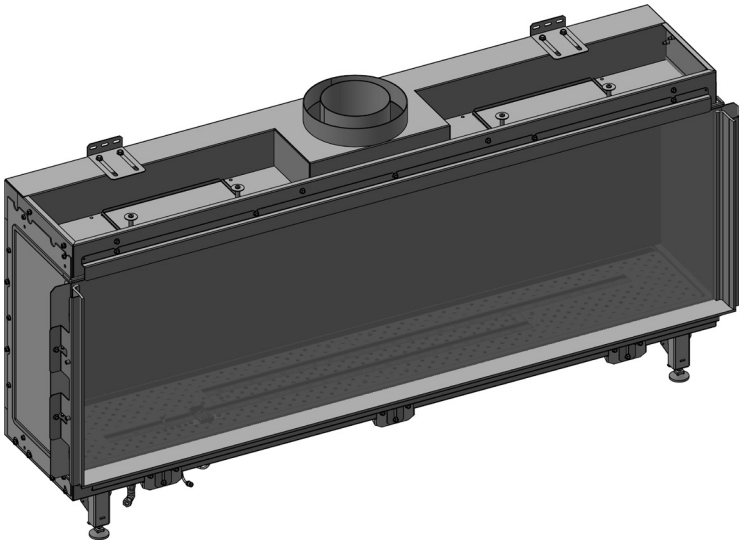

# Modore 140 Cut Sheet

distributed by  
**EuropeanHome**

11/2017

LETTERS	A	B	C	D	E	G	H	I	K	L	M
INCHES	54"	16 <sup>7</sup> / <sub>16</sub> "	6 <sup>3</sup> / <sub>4</sub> "	58 <sup>9</sup> / <sub>16</sub> "	26 <sup>9</sup> / <sub>16</sub> "	50 <sup>3</sup> / <sub>8</sub> "	15 <sup>5</sup> / <sub>16</sub> "	4 <sup>11</sup> / <sub>16</sub> "	27 <sup>1</sup> / <sub>2</sub> "	13"	1 <sup>1</sup> / <sub>2</sub> "
[MILLIMETERS]	[1372]	[418]	[172]	[1488]	[674]	[1280]	[389]	[119]	[699]	[330]	[13]