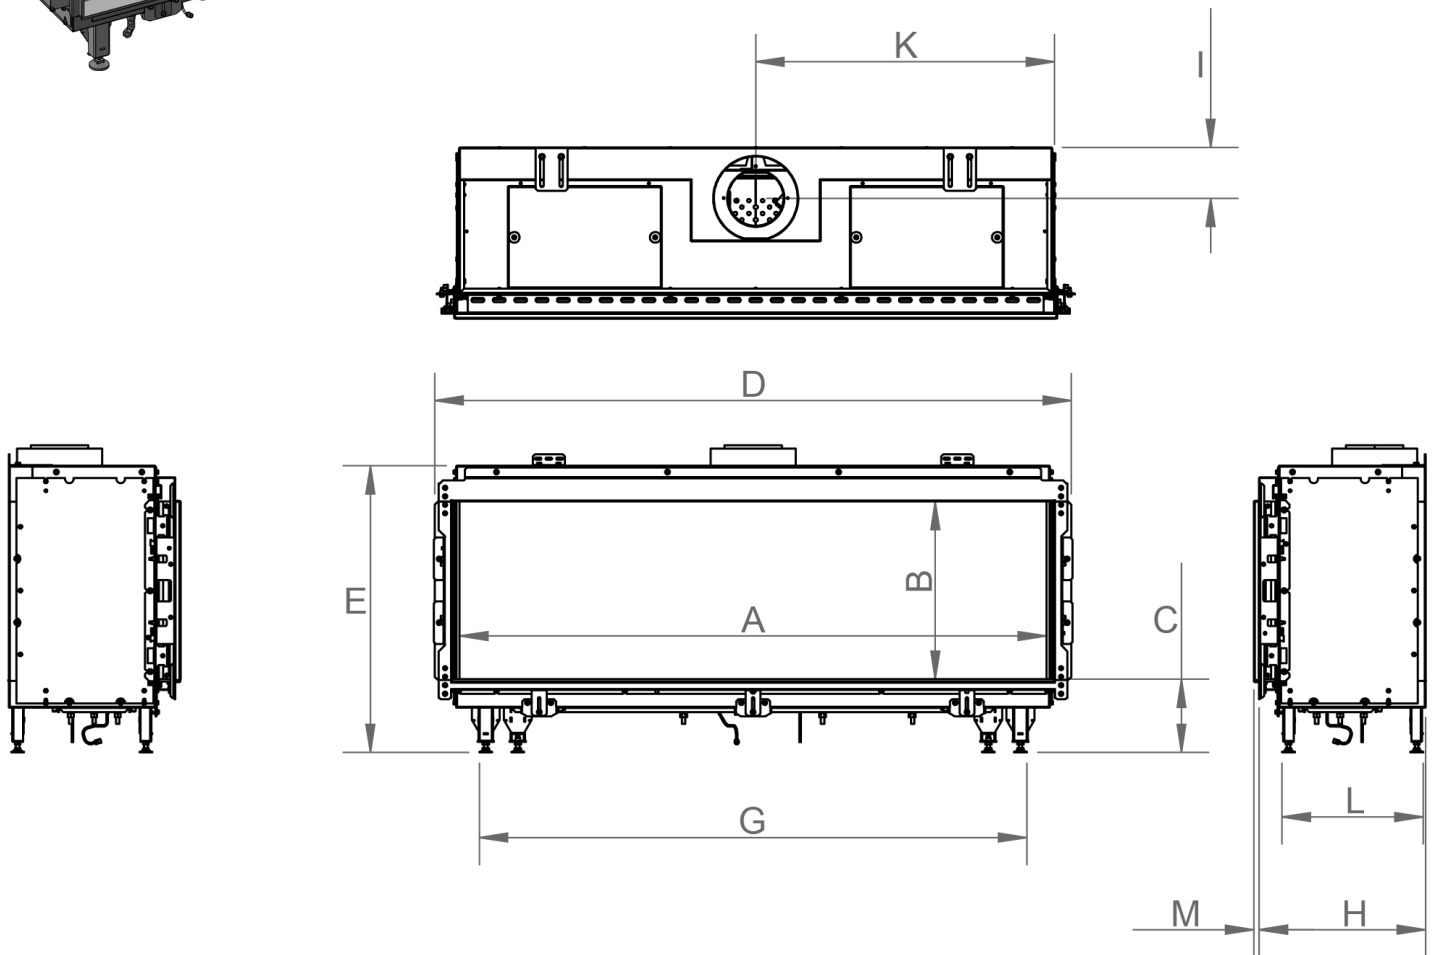

# Modore 140 Cut Sheet

distributed by  
**EuropeanHome**

11/2017

LETTERS	A	B	C	D	E	G	H	I	K	L	M
INCHES	54"	16 <sup>7</sup> / <sub>16</sub> "	6 <sup>3</sup> / <sub>4</sub> "	58 <sup>9</sup> / <sub>16</sub> "	26 <sup>9</sup> / <sub>16</sub> "	50 <sup>3</sup> / <sub>8</sub> "	15 <sup>5</sup> / <sub>16</sub> "	4 <sup>11</sup> / <sub>16</sub> "	27 <sup>1</sup> / <sub>2</sub> "	13"	1 <sup>1</sup> / <sub>2</sub> "
[MILLIMETERS]	[1372]	[418]	[172]	[1488]	[674]	[1280]	[389]	[119]	[699]	[330]	[13]