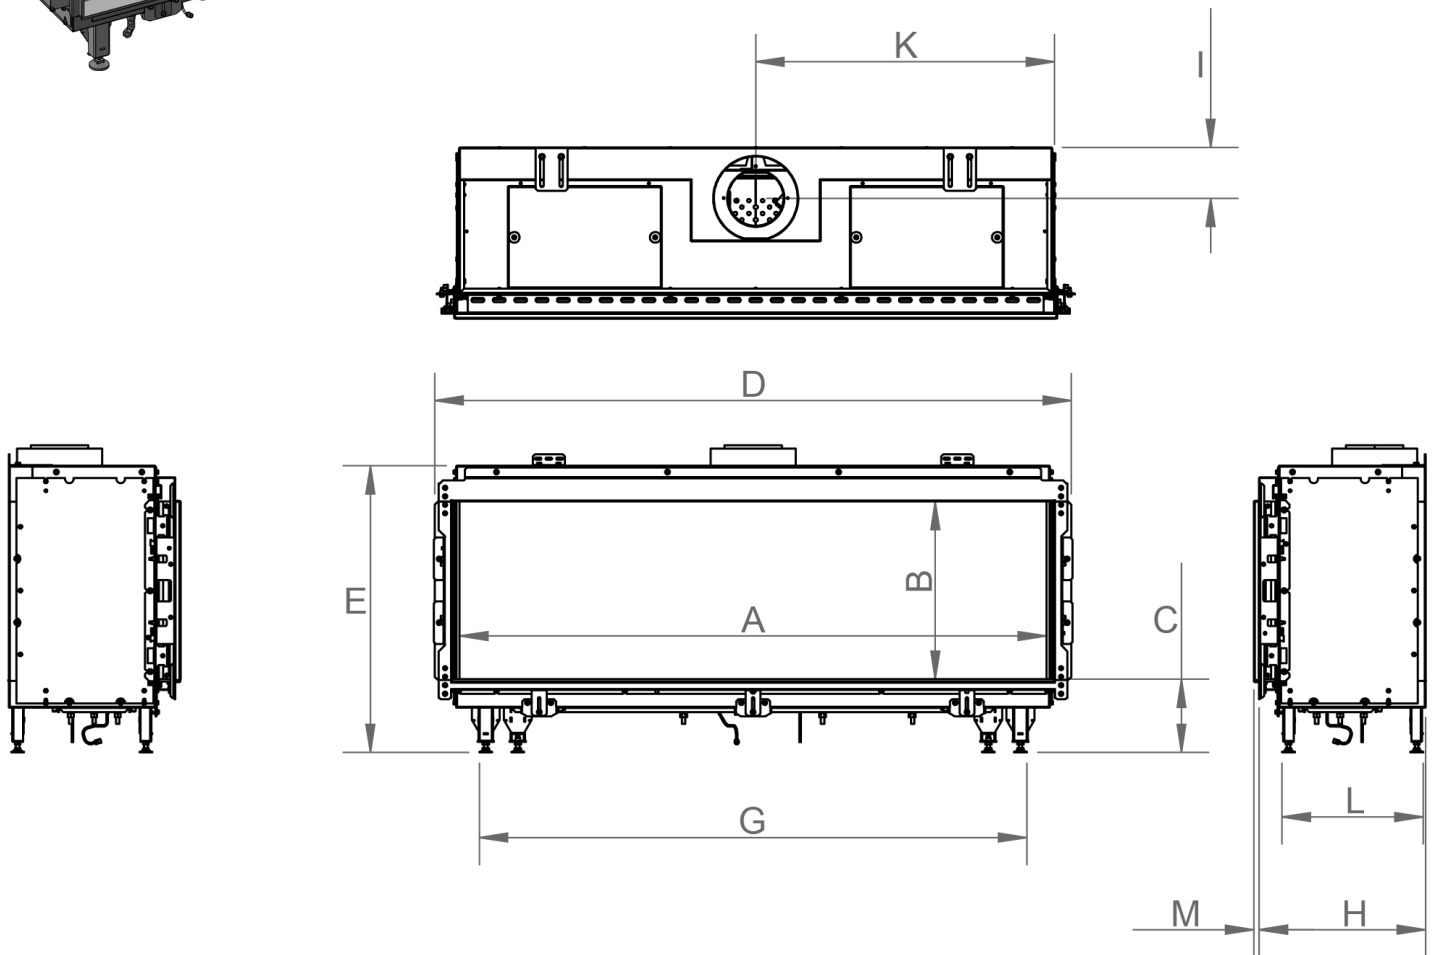

manufactured by
Element4 B.V.

Modore 140 Cut Sheet

distributed by
EuropeanHome

09/2019

LETTERS	A	B	C	D	E	G	H	I	K	L	M
INCHES	54"	16 ⁷ / ₁₆ "	6 ³ / ₄ "	58 ⁹ / ₁₆ "	26 ⁹ / ₁₆ "	50 ³ / ₈ "	15 ⁵ / ₁₆ "	4 ¹¹ / ₁₆ "	27 ¹ / ₂ "	13"	1 ¹ / ₂ "
[MILLIMETERS]	[1372]	[418]	[172]	[1488]	[674]	[1280]	[389]	[119]	[699]	[330]	[13]

This information is for reference only. Please consult the Installation Manual for all details prior to making any design decisions.
Conversions from millimeters are rounded to the nearest fraction. A DWG file is available at www.europeanhome.com