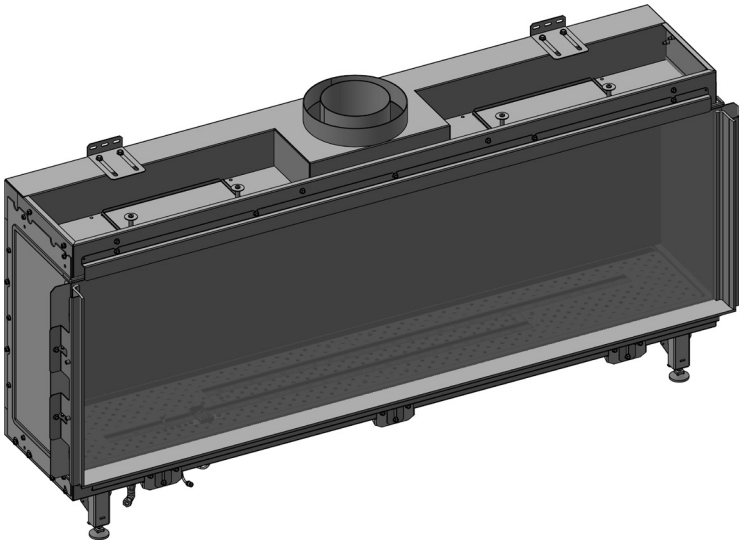

manufactured by
Element4 B.V.

Modore 140 Cut Sheet

distributed by
EuropeanHome

09/2019

LETTERS	A	B	C	D	E	G	H	I	K	L	M
INCHES	54"	16 ⁷ / ₁₆ "	6 ³ / ₄ "	58 ⁹ / ₁₆ "	26 ⁹ / ₁₆ "	50 ³ / ₈ "	15 ⁵ / ₁₆ "	4 ¹¹ / ₁₆ "	27 ¹ / ₂ "	13"	1 ¹ / ₂ "
[MILLIMETERS]	[1372]	[418]	[172]	[1488]	[674]	[1280]	[389]	[119]	[699]	[330]	[13]