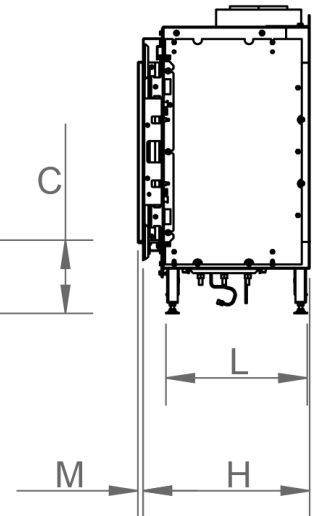

manufactured by
Element4 B.V.

Modore 140 Cut Sheet

distributed by
EuropeanHome

06/2023

LETTERS	A	B	C	D	E	G	H	I	K	L	M
INCHES	54"	16 ⁷ / ₁₆ "	6 ³ / ₄ "	58 ⁹ / ₁₆ "	26 ⁹ / ₁₆ "	50 ³ / ₈ "	15 ⁵ / ₁₆ "	4 ¹¹ / ₁₆ "	27 ¹ / ₂ "	13"	1 ¹ / ₂ "
[MILLIMETERS]	[1372]	[418]	[172]	[1488]	[674]	[1280]	[389]	[119]	[699]	[330]	[13]

This information is for reference only. Please consult the Installation Manual for all details prior to making any design decisions.
Conversions from millimeters are rounded to the nearest fraction. A DWG file is available at www.europeanhome.com