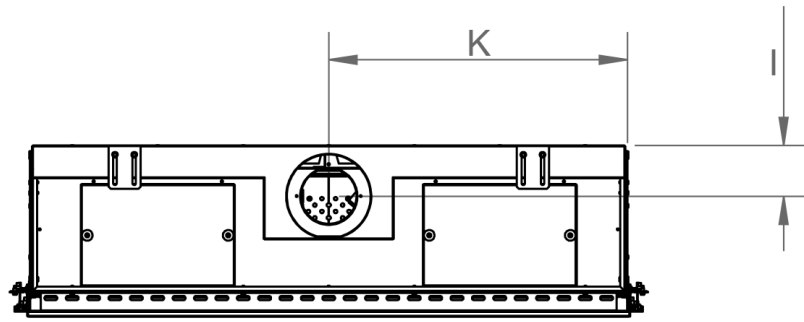

manufactured by
Element4 B.V.

Modore 140 Cut Sheet

distributed by
EuropeanHome

06/2023

LETTERS	A	B	C	D	E	G	H	I	K	L	M
INCHES	54"	16 ⁷ / ₁₆ "	6 ³ / ₄ "	58 ⁹ / ₁₆ "	26 ⁹ / ₁₆ "	50 ³ / ₈ "	15 ⁵ / ₁₆ "	4 ¹¹ / ₁₆ "	27 ¹ / ₂ "	13"	1 ¹ / ₂ "
[MILLIMETERS]	[1372]	[418]	[172]	[1488]	[674]	[1280]	[389]	[119]	[699]	[330]	[13]

This information is for reference only. Please consult the Installation Manual for all details prior to making any design decisions.
Conversions from millimeters are rounded to the nearest fraction. A DWG file is available at www.europeanhome.com