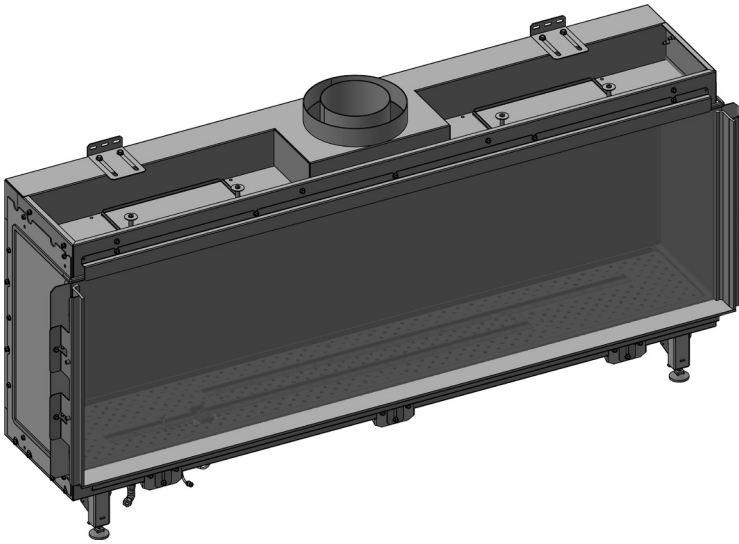

manufactured by
Element4 B.V.

Modore 140 Cut Sheet

distributed by
EuropeanHome

06/2023

LETTERS	A	B	C	D	E	G	H	I	K	L	M
INCHES	54"	16 ⁷ / ₁₆ "	6 ³ / ₄ "	58 ⁹ / ₁₆ "	26 ⁹ / ₁₆ "	50 ³ / ₈ "	15 ⁵ / ₁₆ "	4 ¹¹ / ₁₆ "	27 ¹ / ₂ "	13"	1 ¹ / ₂ "
[MILLIMETERS]	[1372]	[418]	[172]	[1488]	[674]	[1280]	[389]	[119]	[699]	[330]	[13]