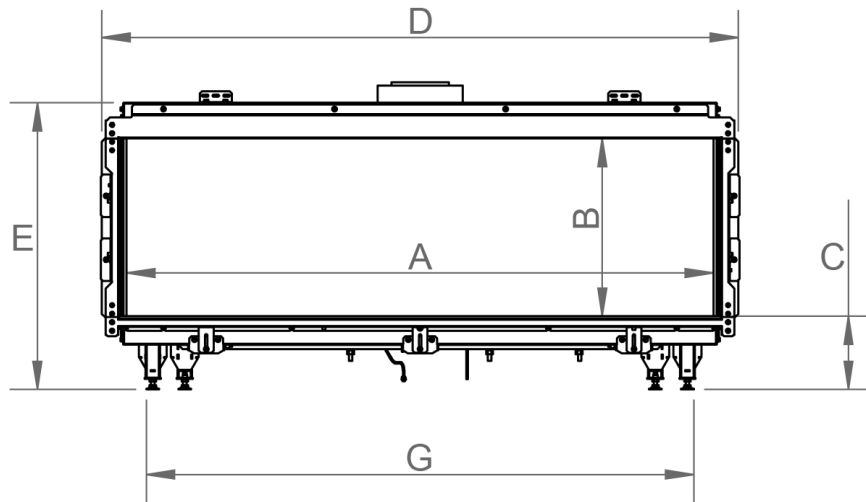

manufactured by
Element4 B.V.

Modore 140 Cut Sheet

distributed by
EuropeanHome

06/2023

LETTERS	A	B	C	D	E	G	H	I	K	L	M
INCHES	54"	16 ⁷ / ₁₆ "	6 ³ / ₄ "	58 ⁹ / ₁₆ "	26 ⁹ / ₁₆ "	50 ³ / ₈ "	15 ⁵ / ₁₆ "	4 ¹¹ / ₁₆ "	27 ¹ / ₂ "	13"	1 ¹ / ₂ "
[MILLIMETERS]	[1372]	[418]	[172]	[1488]	[674]	[1280]	[389]	[119]	[699]	[330]	[13]

This information is for reference only. Please consult the Installation Manual for all details prior to making any design decisions.
Conversions from millimeters are rounded to the nearest fraction. A DWG file is available at www.europeanhome.com