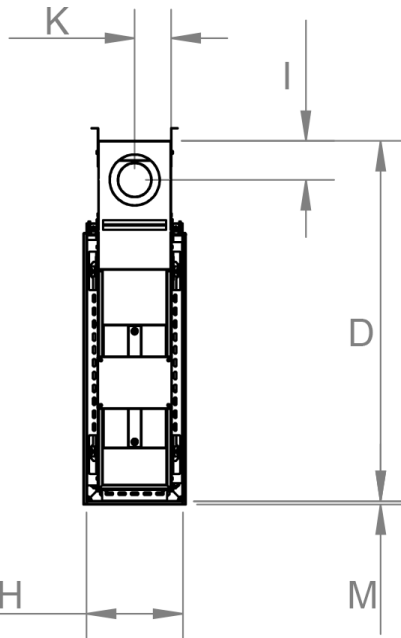

manufactured by
Element4 B.V.

Lucius 100 Cut Sheet

distributed by
EuropeanHome

09/2019

LETTER	A	B	C	D	E	G	H	I
INCHES	$39\frac{3}{16}$ "	$16\frac{5}{8}$ "	$6\frac{11}{16}$ "	$55\frac{3}{16}$ "	$31\frac{1}{4}$ "	31"	15"	6"
[MILLIMETER]	[995]	[422]	[170]	[1401]	[794]	[788]	[382]	[152]

This information is for reference only. Please consult the Installation Manual for all details prior to making any design decisions.
Conversions from millimeters are rounded to the nearest fraction. A DWG file is available at www.europeanhome.com