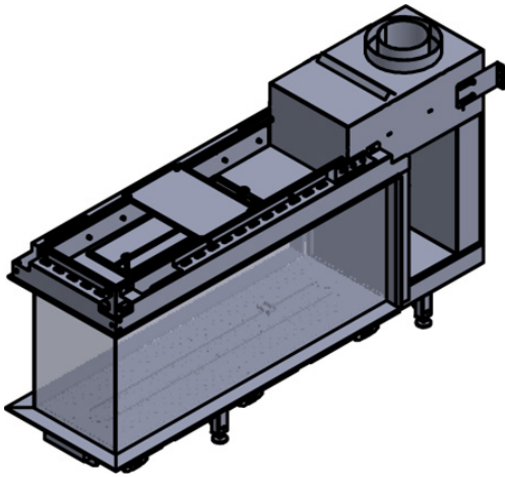

manufactured by
Element4 B.V.

Lucius 100 Cut Sheet

distributed by
EuropeanHome

09/2019

LETTER	A	B	C	D	E	G	H	I
INCHES	$39\frac{3}{16}$ "	$16\frac{5}{8}$ "	$6\frac{11}{16}$ "	$55\frac{3}{16}$ "	$31\frac{1}{4}$ "	31"	15"	6"
[MILLIMETER]	[995]	[422]	[170]	[1401]	[794]	[788]	[382]	[152]