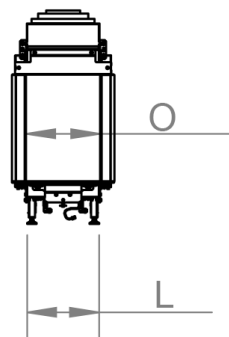

manufactured by
Element4 B.V.

Lucius 100 Cut Sheet

distributed by
EuropeanHome

09/2019

LETTER	A	B	C	D	E	G	H	I
INCHES	$39\frac{3}{16}$ "	$16\frac{5}{8}$ "	$6\frac{11}{16}$ "	$55\frac{3}{16}$ "	$31\frac{1}{4}$ "	31"	15"	6"
[MILLIMETER]	[995]	[422]	[170]	[1401]	[794]	[788]	[382]	[152]

This information is for reference only. Please consult the Installation Manual for all details prior to making any design decisions.
Conversions from millimeters are rounded to the nearest fraction. A DWG file is available at www.europeanhome.com