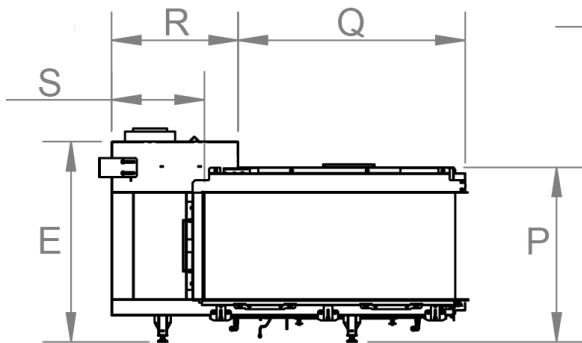

manufactured by
Element4 B.V.

Lucius 100 Cut Sheet

distributed by
EuropeanHome

09/2019

LETTER	A	B	C	D	E	G	H	I
INCHES	$39\frac{3}{16}$ "	$16\frac{5}{8}$ "	$6\frac{11}{16}$ "	$55\frac{3}{16}$ "	$31\frac{1}{4}$ "	31"	15"	6"
[MILLIMETER]	[995]	[422]	[170]	[1401]	[794]	[788]	[382]	[152]