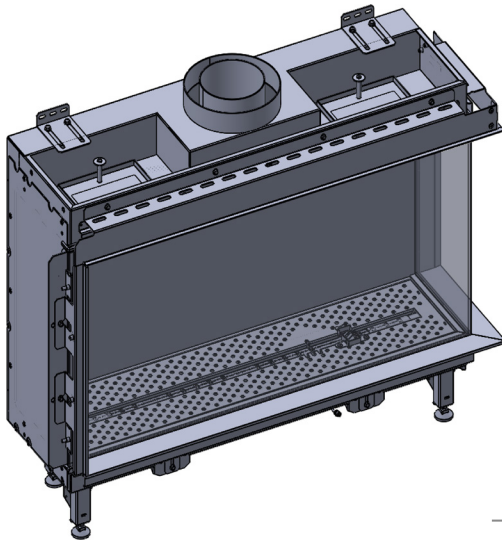

manufactured by
Element4 B.V.

Bidore 95 LC/RC Cut Sheet

distributed by
EuropeanHome

09/2019

Bidore 95 RC shown
(Bidore 95 LC is a mirror image)

LETTER	A	B	C	D	E	G	H	I
INCHES [MILLIMETER]	$35\frac{15}{16}$ " [912]	$16\frac{9}{16}$ " [420]	$6\frac{11}{16}$ " [170]	$40\frac{7}{16}$ " [1027]	$26\frac{9}{16}$ " [674]	$34\frac{9}{16}$ " [878]	$12\frac{13}{16}$ " [326]	$4\frac{11}{16}$ " [119]