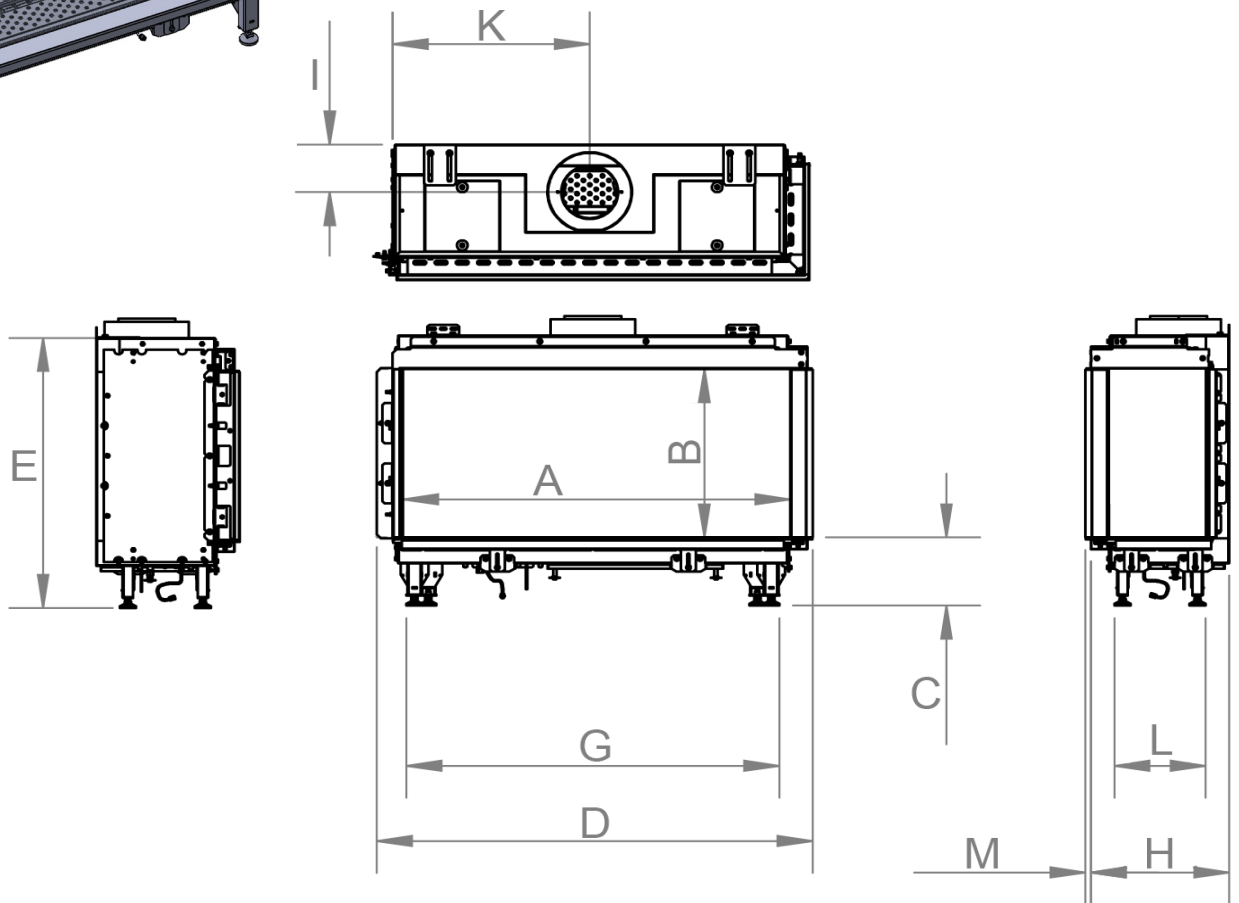

manufactured by
Element4 B.V.

Bidore 95 LC/RC Cut Sheet

distributed by
EuropeanHome

09/2019

Bidore 95 RC shown
(Bidore 95 LC is a mirror image)

LETTER	A	B	C	D	E	G	H	I
INCHES [MILLIMETER]	$35\frac{15}{16}$ " [912]	$16\frac{9}{16}$ " [420]	$6\frac{11}{16}$ " [170]	$40\frac{7}{16}$ " [1027]	$26\frac{9}{16}$ " [674]	$34\frac{9}{16}$ " [878]	$12\frac{13}{16}$ " [326]	$4\frac{11}{16}$ " [119]

LETTER	K	L	M
INCHES [MILLIMETER]	$18\frac{1}{4}$ " [464]	$8\frac{7}{16}$ " [215]	$\frac{1}{2}$ " [13]

This information is for reference only. Please consult the Installation Manual for all details prior to making any design decisions.
Conversions from millimeters are rounded to the nearest fraction. A DWG file is available at www.europeanhome.com