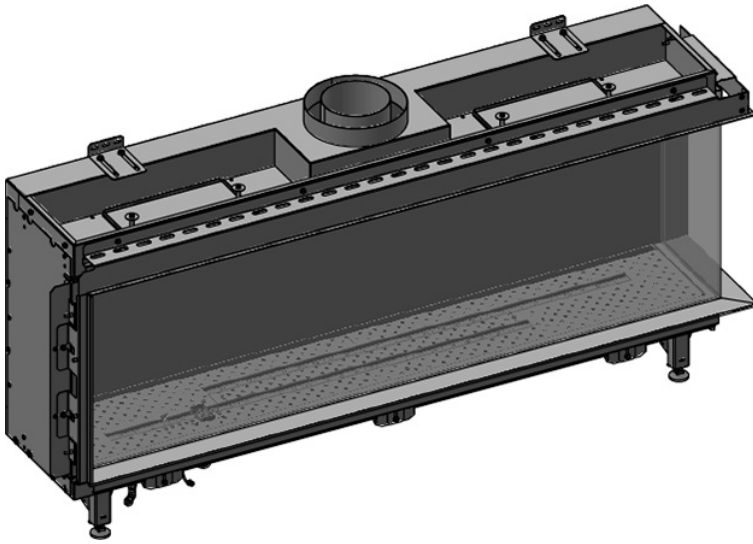

manufactured by
Element4 B.V.

Bidore 140 LC/RC Cut Sheet

distributed by
EuropeanHome

11/2017

Bidore 140 RC shown
(Bidore 140 LC is a mirror image)

LETTERS	A	B	C	D	E	G	H	I	K	L	M	O
INCHES [MILLIMETERS]	54 ⁷ / ₁₆ " [1383]	16 ⁹ / ₁₆ " [420]	6 ¹¹ / ₁₆ " [170]	58 ¹⁵ / ₁₆ " [1497]	26 ⁹ / ₁₆ " [674]	50 ³ / ₈ " [1280]	15 ⁵ / ₁₆ " [389]	4 ¹¹ / ₁₆ " [119]	27 ¹ / ₂ " [699]	13" [330]	¹ / ₂ " [13]	11 ⁵ / ₈ " [295]