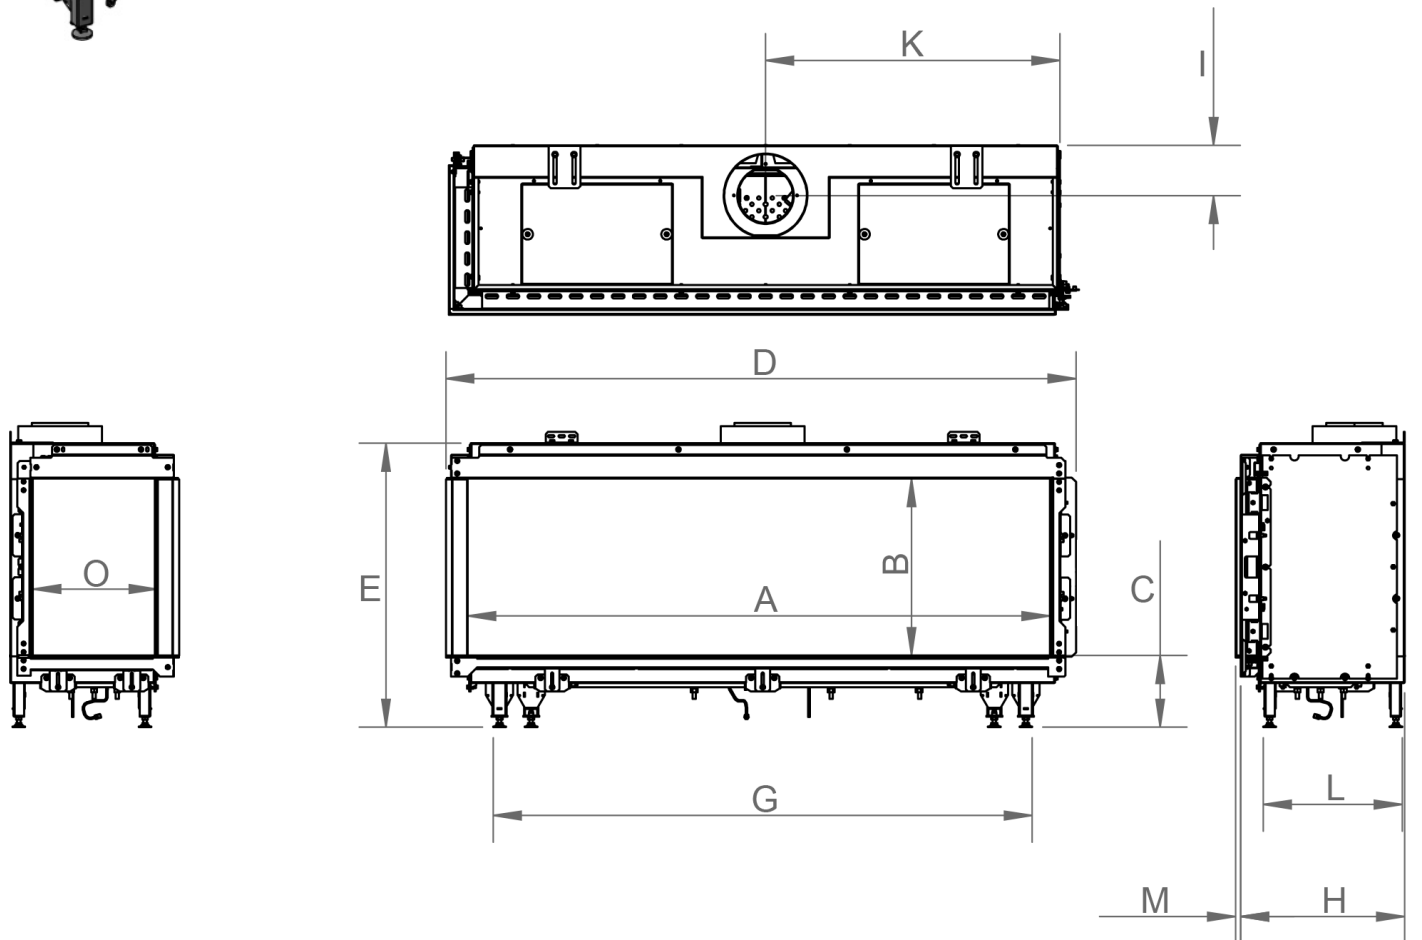

manufactured by
Element4 B.V.

Bidore 140 LC/RC Cut Sheet

distributed by
EuropeanHome

11/2017

Bidore 140 RC shown
(Bidore 140 LC is a mirror image)

LETTERS	A	B	C	D	E	G	H	I	K	L	M	O
INCHES [MILLIMETERS]	54 ⁷ / ₁₆ " [1383]	16 ⁹ / ₁₆ " [420]	6 ¹¹ / ₁₆ " [170]	58 ¹⁵ / ₁₆ " [1497]	26 ⁹ / ₁₆ " [674]	50 ³ / ₈ " [1280]	15 ⁵ / ₁₆ " [389]	4 ¹¹ / ₁₆ " [119]	27 ¹ / ₂ " [699]	13" [330]	¹ / ₂ " [13]	11 ⁵ / ₈ " [295]

This information is for reference only. Please consult the Installation Manual for all details prior to making any design decisions.
Conversions from millimeters are rounded to the nearest fraction. A DWG file is available at www.europeanhome.com