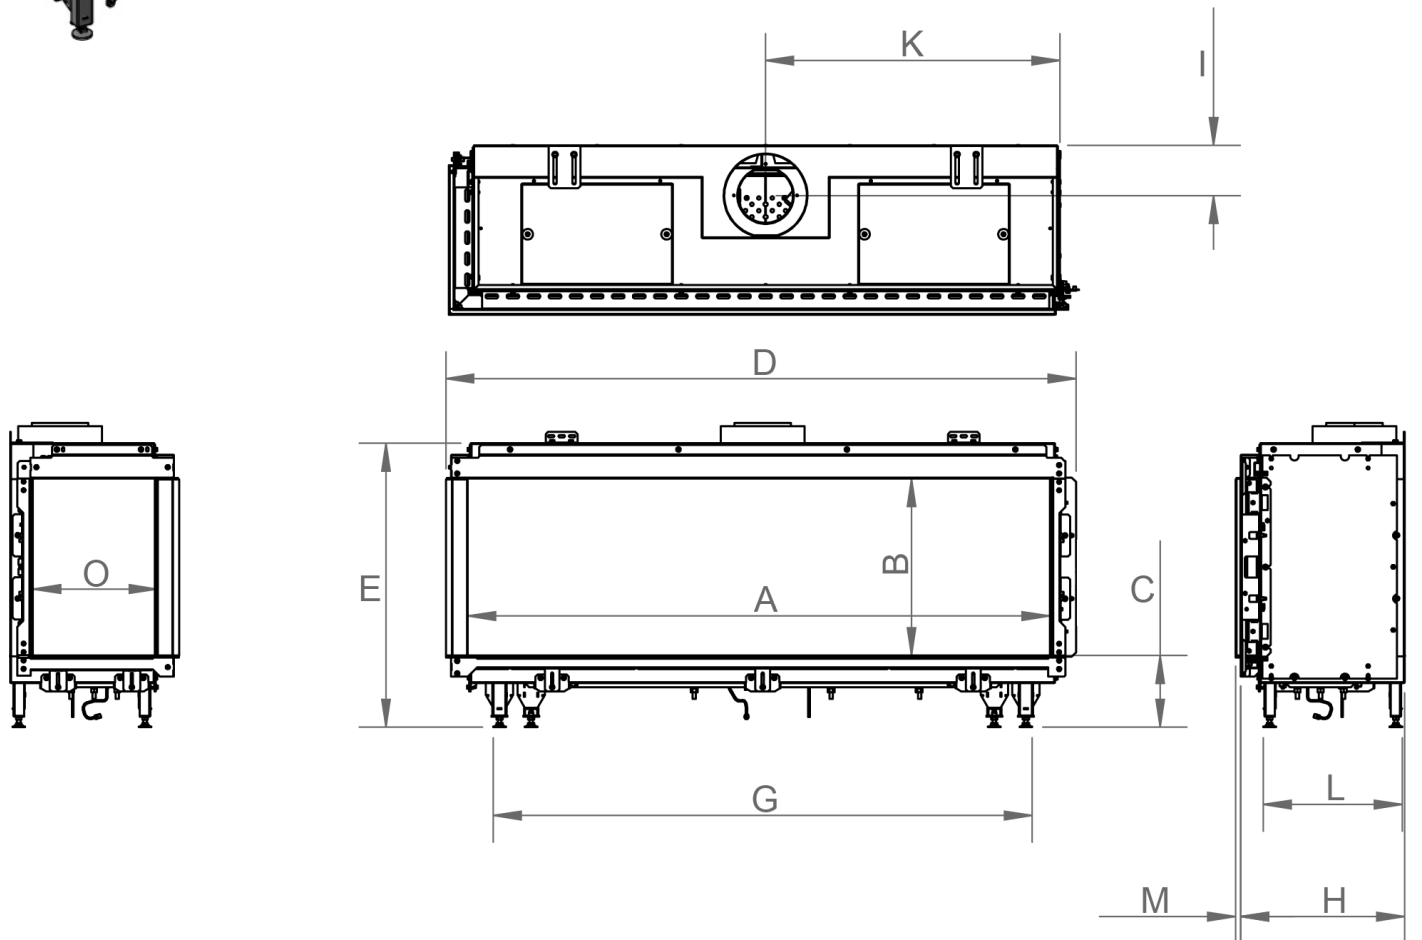

manufactured by
Element4 B.V.

Bidore 140 LC/RC Cut Sheet

distributed by
EuropeanHome

09/2017

Bidore 140 RC shown
(Bidore 140 LC is a mirror image)

LETTERS	A	B	C	D	E	G	H	I	K	L	M	O
INCHES [MILLIMETERS]	54 $\frac{7}{16}$ " [1383]	16 $\frac{9}{16}$ " [420]	6 $\frac{11}{16}$ " [170]	58 $\frac{15}{16}$ " [1497]	26 $\frac{9}{16}$ " [674]	50 $\frac{3}{8}$ " [1280]	15 $\frac{5}{16}$ " [389]	4 $\frac{11}{16}$ " [119]	27 $\frac{1}{2}$ " [699]	13" [330]	$\frac{1}{2}$ " [13]	11 $\frac{5}{8}$ " [295]

This information is for reference only. Please consult the Installation Manual for all details prior to making any design decisions.
Conversions from millimeters are rounded to the nearest fraction. A DWG file is available at www.europeanhome.com