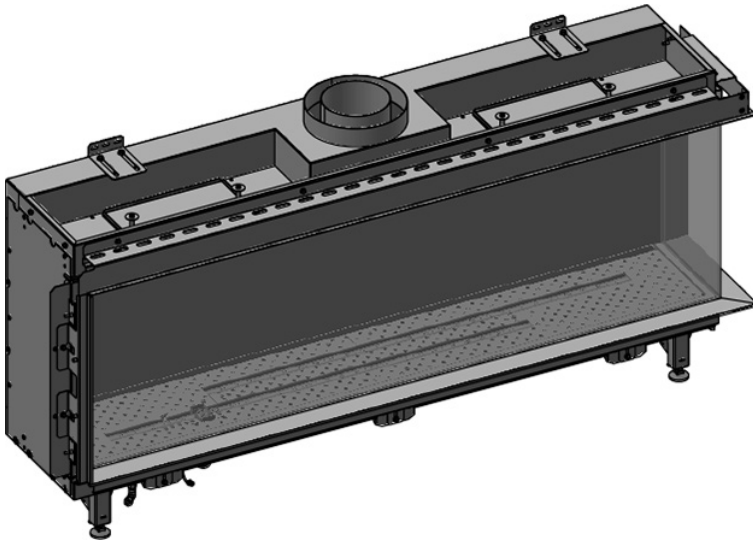

manufactured by
Element4 B.V.

Bidore 140 LC/RC Cut Sheet

distributed by
EuropeanHome

09/2017

Bidore 140 RC shown
(Bidore 140 LC is a mirror image)

LETTERS	A	B	C	D	E	G	H	I	K	L	M	O
INCHES [MILLIMETERS]	54 $\frac{7}{16}$ " [1383]	16 $\frac{9}{16}$ " [420]	6 $\frac{11}{16}$ " [170]	58 $\frac{15}{16}$ " [1497]	26 $\frac{9}{16}$ " [674]	50 $\frac{3}{8}$ " [1280]	15 $\frac{5}{16}$ " [389]	4 $\frac{11}{16}$ " [119]	27 $\frac{1}{2}$ " [699]	13" [330]	$\frac{1}{2}$ " [13]	11 $\frac{5}{8}$ " [295]