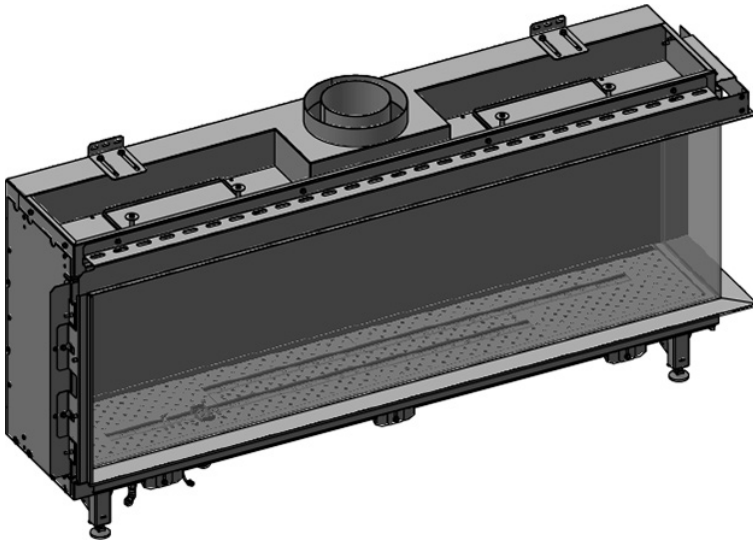

manufactured by
Element4 B.V.

Bidore 140 LC/RC Cut Sheet

distributed by
EuropeanHome

06/2023

Bidore 140 RC shown
(Bidore 140 LC is a mirror image)

LETTERS	A	B	C	D	E	G	H	I	K	L	M	O
INCHES [MILLIMETERS]	54 ⁷ / ₁₆ " [1383]	16 ⁹ / ₁₆ " [420]	6 ³ / ₄ " [172]	58 ¹⁵ / ₁₆ " [1497]	26 ⁹ / ₁₆ " [674]	50 ³ / ₈ " [1280]	15 ⁵ / ₁₆ " [389]	4 ¹¹ / ₁₆ " [119]	27 ¹ / ₂ " [699]	13" [330]	¹ / ₂ " [13]	11 ⁵ / ₈ " [295]