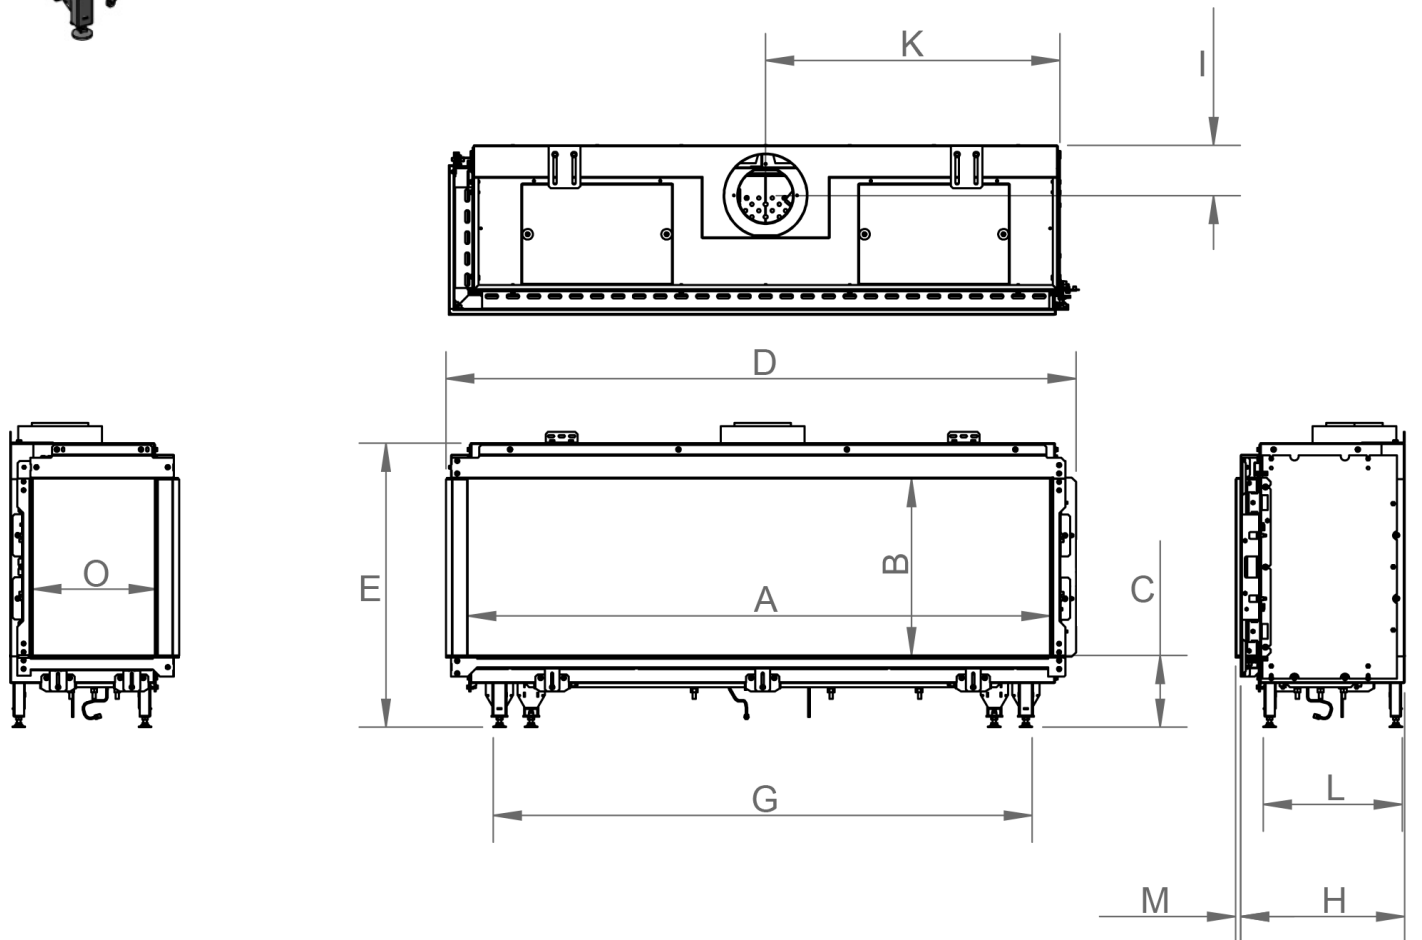

manufactured by
Element4 B.V.

Bidore 140 LC/RC Cut Sheet

distributed by
EuropeanHome

06/2023

Bidore 140 RC shown
(Bidore 140 LC is a mirror image)

LETTERS	A	B	C	D	E	G	H	I	K	L	M	O
INCHES [MILLIMETERS]	54 ⁷ / ₁₆ " [1383]	16 ⁹ / ₁₆ " [420]	6 ³ / ₄ " [172]	58 ¹⁵ / ₁₆ " [1497]	26 ⁹ / ₁₆ " [674]	50 ³ / ₈ " [1280]	15 ⁵ / ₁₆ " [389]	4 ¹¹ / ₁₆ " [119]	27 ¹ / ₂ " [699]	13" [330]	¹ / ₂ " [13]	11 ⁵ / ₈ " [295]

This information is for reference only. Please consult the Installation Manual for all details prior to making any design decisions.
Conversions from millimeters are rounded to the nearest fraction. A DWG file is available at www.europeanhome.com