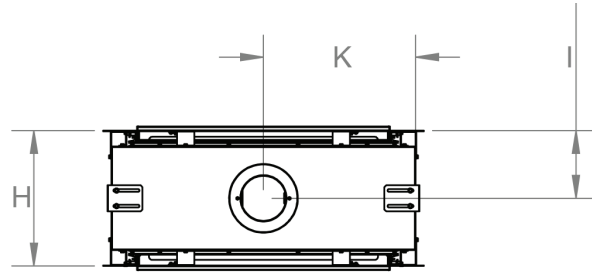

manufactured by
Element4 B.V.

Sky Cut Sheet

08/2019

distributed by
EuropeanHome

LETTER	A	B	C	D	E	G	H	I	K	L	M
INCHES [MILLIMETER]	27 ⁵ / ₁₆ " [694]	62 ⁵ / ₈ " [1590]	7 ¹ / ₁₆ " [179]	36 ⁹ / ₁₆ " [928]	73 ¹¹ / ₁₆ " [1871]	27" [686]	15 ⁷ / ₁₆ " [392]	7 ¹¹ / ₁₆ " [196]	17 ⁵ / ₁₆ " [440]	12 ⁵ / ₁₆ " [313]	¹ / ₂ " [13]

This information is for reference only. Please consult the Installation Manual for all details prior to making any design decisions.
Conversions from millimeters are rounded to the nearest fraction. A DWG file is available at www.europeanhome.com