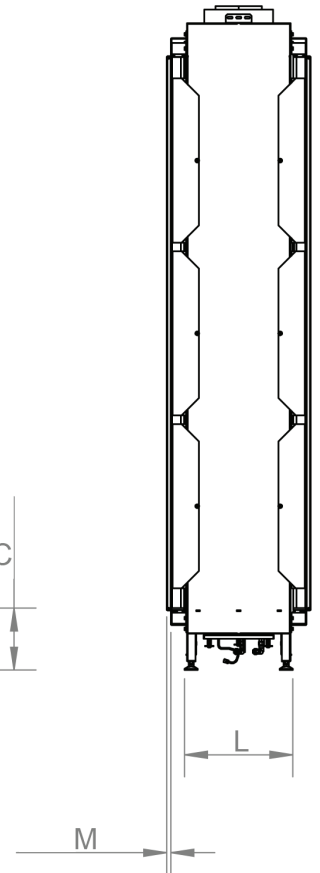

manufactured by
Element4 B.V.

Sky Cut Sheet

08/2019

distributed by
EuropeanHome

LETTER	A	B	C	D	E	G	H	I	K	L	M
INCHES [MILLIMETER]	27 ⁵ / ₁₆ " [694]	62 ⁵ / ₈ " [1590]	7 ¹ / ₁₆ " [179]	36 ⁹ / ₁₆ " [928]	73 ¹¹ / ₁₆ " [1871]	27" [686]	15 ⁷ / ₁₆ " [392]	7 ¹¹ / ₁₆ " [196]	17 ⁵ / ₁₆ " [440]	12 ⁵ / ₁₆ " [313]	¹ / ₂ " [13]

This information is for reference only. Please consult the Installation Manual for all details prior to making any design decisions.
Conversions from millimeters are rounded to the nearest fraction. A DWG file is available at www.europeanhome.com