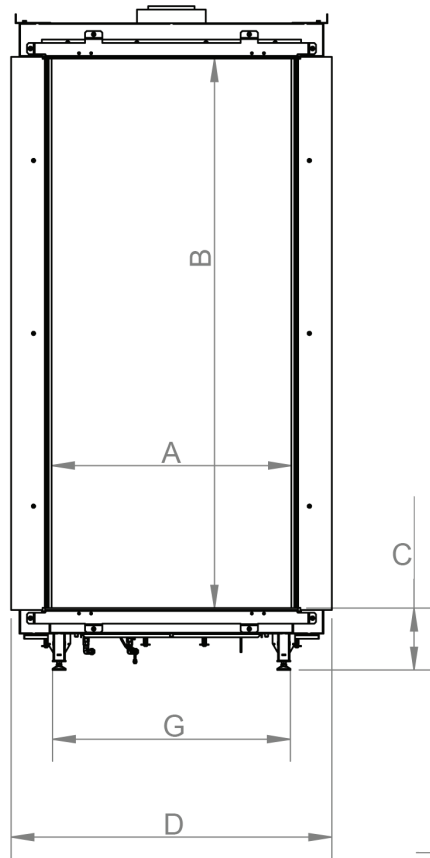

manufactured by
Element4 B.V.

Sky Cut Sheet

08/2019

distributed by
EuropeanHome

LETTER	A	B	C	D	E	G	H	I	K	L	M
INCHES [MILLIMETER]	27 ⁵ / ₁₆ " [694]	62 ⁵ / ₈ " [1590]	7 ¹ / ₁₆ " [179]	36 ⁹ / ₁₆ " [928]	73 ¹¹ / ₁₆ " [1871]	27" [686]	15 ⁷ / ₁₆ " [392]	7 ¹¹ / ₁₆ " [196]	17 ⁵ / ₁₆ " [440]	12 ⁵ / ₁₆ " [313]	¹ / ₂ " [13]

This information is for reference only. Please consult the Installation Manual for all details prior to making any design decisions.
Conversions from millimeters are rounded to the nearest fraction. A DWG file is available at www.europeanhome.com