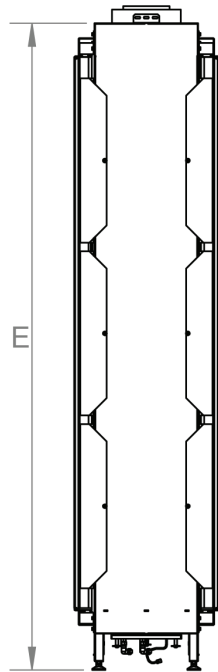

manufactured by
Element4 B.V.

Sky Cut Sheet

08/2019

distributed by
EuropeanHome

LETTER	A	B	C	D	E	G	H	I	K	L	M
INCHES [MILLIMETER]	27 ⁵ / ₁₆ " [694]	62 ⁵ / ₈ " [1590]	7 ¹ / ₁₆ " [179]	36 ⁹ / ₁₆ " [928]	73 ¹¹ / ₁₆ " [1871]	27" [686]	15 ⁷ / ₁₆ " [392]	7 ¹¹ / ₁₆ " [196]	17 ⁵ / ₁₆ " [440]	12 ⁵ / ₁₆ " [313]	¹ / ₂ " [13]

This information is for reference only. Please consult the Installation Manual for all details prior to making any design decisions.
Conversions from millimeters are rounded to the nearest fraction. A DWG file is available at www.europeanhome.com