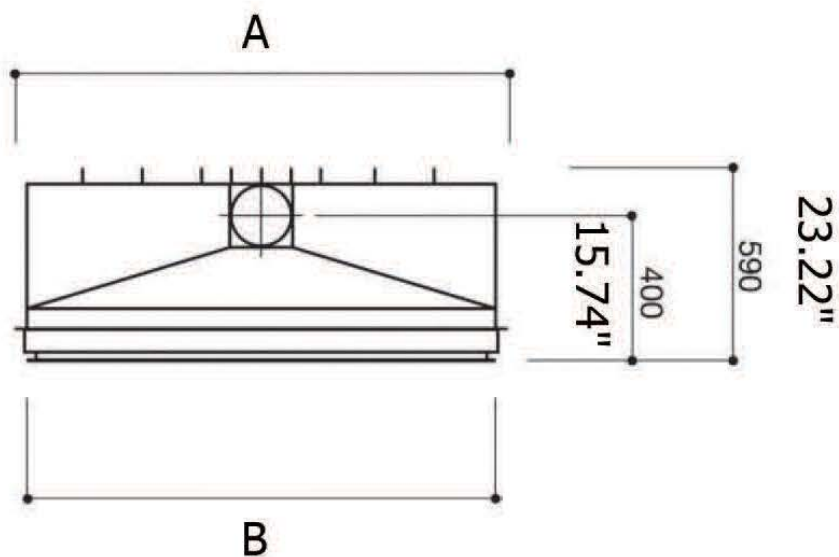

NEOFOCUS 1500 / 1800

Scale 1 : 20

Note : imperial are rounded from metric

9.48"/9.64"

Ø 241/245

Dimensions Neo 1500:

A: 61-13/16"

B: 59-1/16"

Dimensions Neo 1800:

A: 73-5/8"

B: 70-7/8"