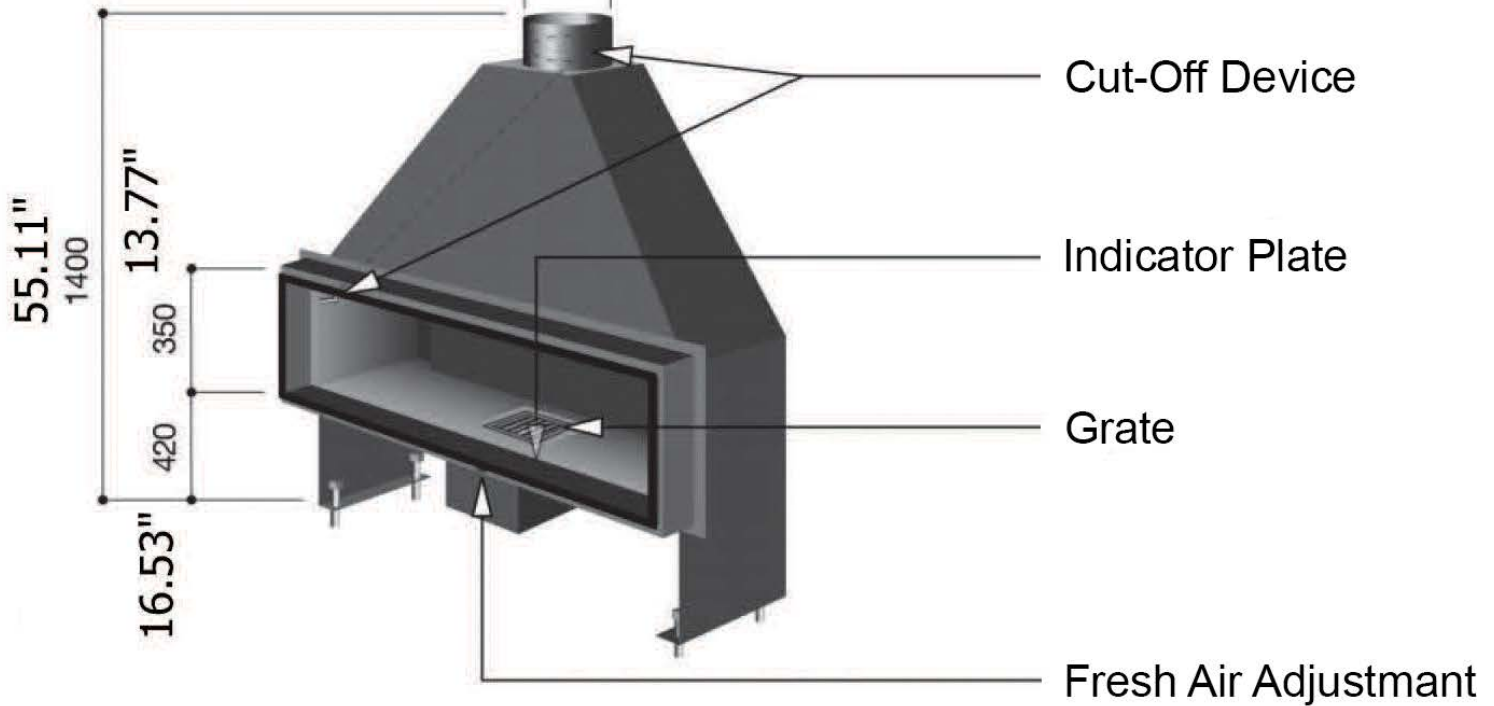

NEOFOCUS 1500 / 1800

Scale 1 : 20

Note : imperial are rounded from metric

9.48"/9.64"

Ø 241/245

Dimensions Neo 1500:

A: 61-13/16"

B: 59-1/16"

Dimensions Neo 1800:

A: 73-5/8"

B: 70-7/8"