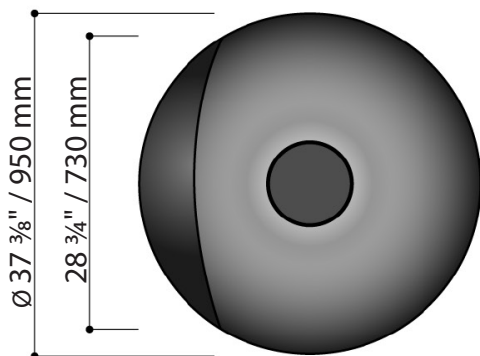

ERGOFOCUS - Outdoor

Note : imperial measurements are rounded from metric

Installation Manual