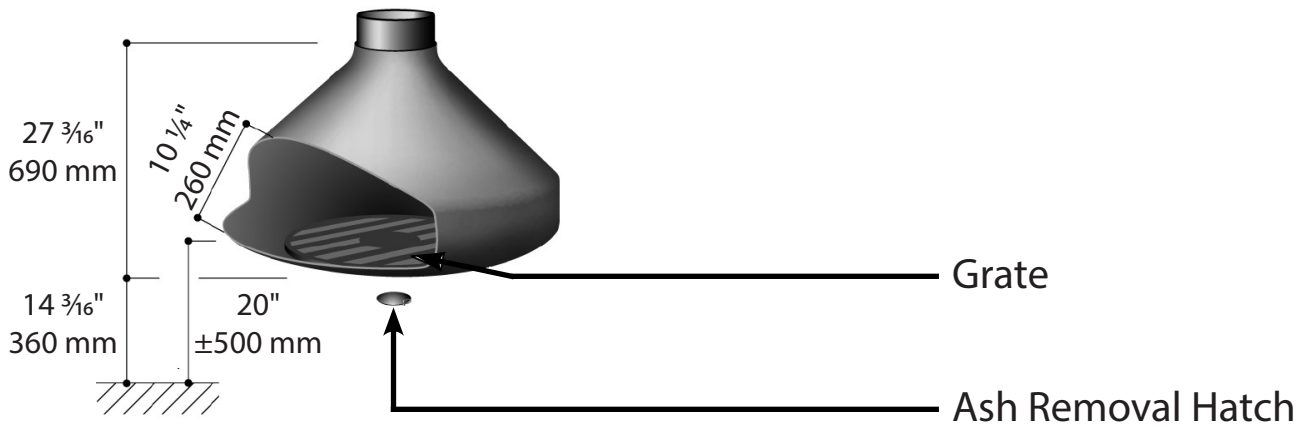

ERGOFOCUS - Outdoor

Note : imperial measurements are rounded from metric

Installation Manual