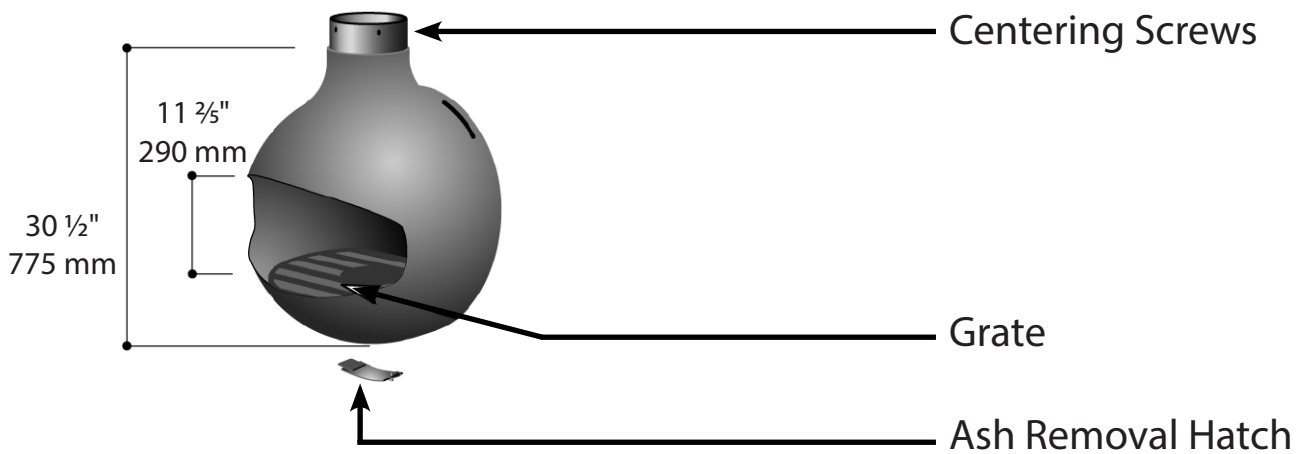

# EMIFOCUS - Outdoor

Note : imperial measurements are rounded from metric

Installation Manual