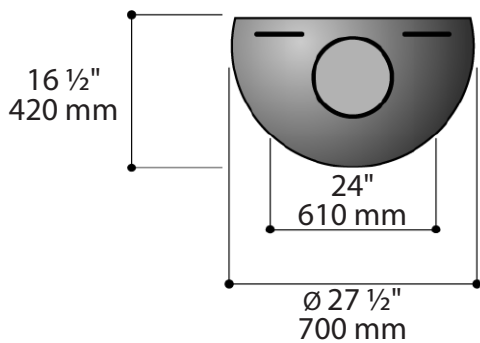

# EMIFOCUS - Outdoor

Note : imperial measurements are rounded from metric

Installation Manual