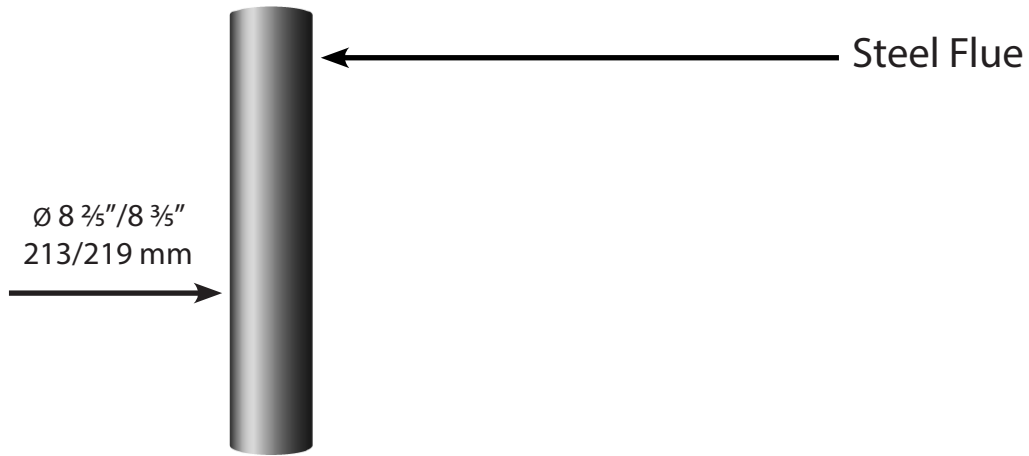

# EMIFOCUS - Outdoor

Note : imperial measurements are rounded from metric

Installation Manual